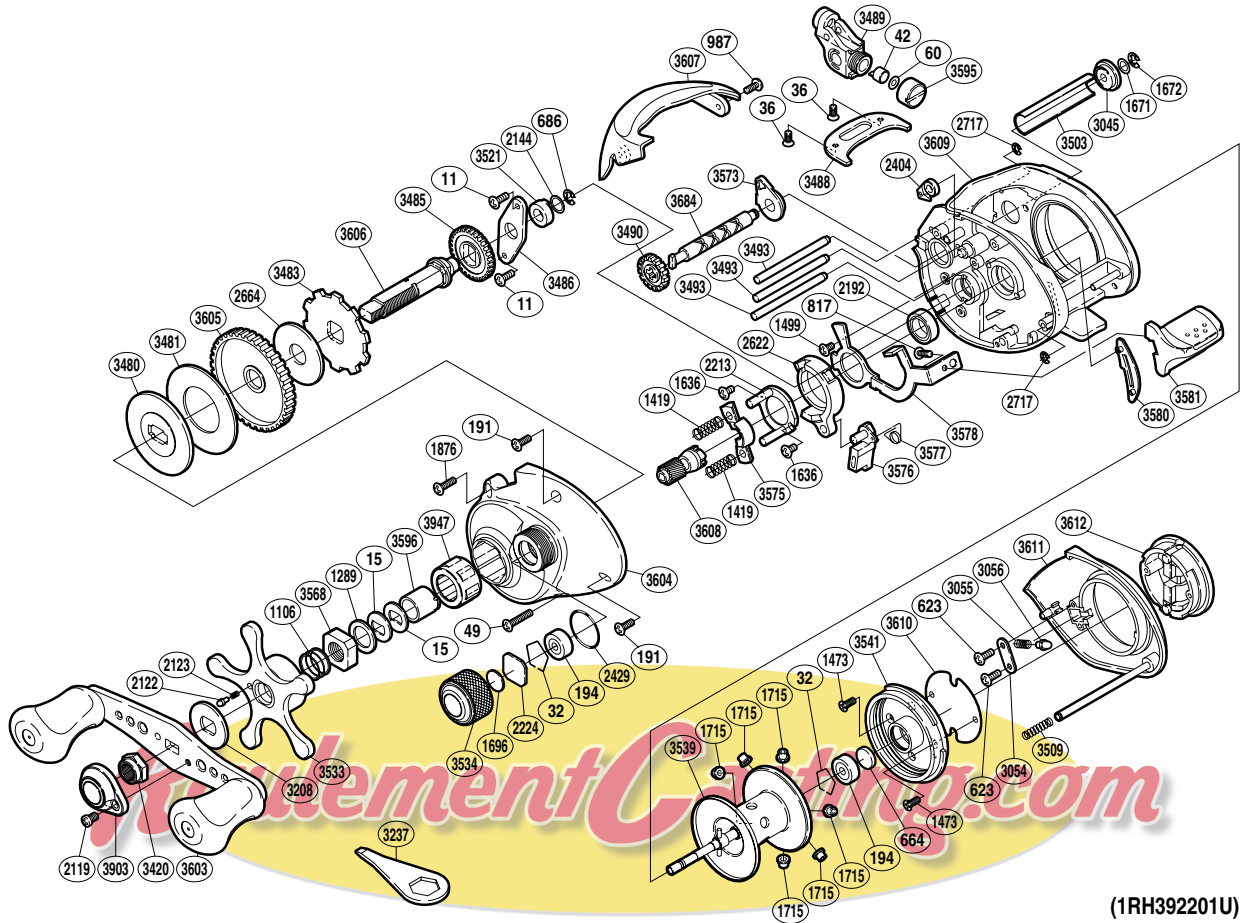

# SHIMANO

## CURADO

### CU-201DPV

(1RH392201U)

Part No.	Description	Part No.	Description	Part No.	Description
BNT0011	Screw	BNT2144	Washer	BNT3534	Cast Control Cap
BNT0015	Drag Spring Washer	BNT2192	Ball Bearing	BNT3539	Spool Assembly
BNT0032	Bearing Retainer	BNT2213	Clutch Cam Retainer	BNT3541	Brake Case
BNT0036	Screw	BNT2224	Spool Tension Spacer	BNT3568	Star Drag Nut
BNT0042	Line Guide Pawl	BNT2404	Anti-Reverse Pawl	BNT3573	Worm Bushing A
BNT0049	Screw	BNT2429	O Ring	BNT3575	Yoke
BNT0060	Spacer	BNT2622	Clutch Cam	BNT3576	Clutch Pawl
BNT0191	Screw	BNT2664	Drag Washer	BNT3577	Clutch Pawl Spring
BNT0194	Ball Bearing	BNT2717	E Lock	BNT3578	Clutch Plate
BNT0623	Screw	BNT3045	Worm Bushing B	BNT3580	Clutch Bar Guide
BNT0664	Spacer B	BNT3054	Click Pin Retainer	BNT3581	Quick-Fire II Clutch Bar
BNT0686	E Lock	BNT3055	Click Spring	BNT3595	Pawl Cap
BNT0817	Screw	BNT3056	Click Pin	BNT3596	Roller Clutch Inner Tube
BNT0987	Screw	BNT3208	Star Drag Click Plate	BNT3603	Handle Assembly
BNT1106	Star Drag Spring	BNT3420	Handle Nut	BNT3604	Left Side Plate
BNT1289	Star Drag Spacer	BNT3480	Key Washer	BNT3605	Drive Gear
BNT1419	Yoke Spring	BNT3481	Drag Washer	BNT3606	Drive Shaft
BNT1473	Screw	BNT3483	Anti-Reverse Ratchet	BNT3607	Thumb Rest
BNT1499	Screw	BNT3485	Idle Gear A	BNT3608	Pinion Gear
BNT1636	Screw	BNT3486	Drive Shaft Retainer	BNT3609	One-Piece Frame
BNT1671	Washer	BNT3488	Line Guard	BNT3610	Brake Case Spacer
BNT1672	E Lock	BNT3489	Line Guide	BNT3611	Right Side Plate
BNT1696	Cast Control Spacer	BNT3490	Idle Gear C	BNT3612	Turnkey Dial
BNT1715	Brake Collar (red)	BNT3493	Stabilizer Bar	BNT3684	Worm Shaft
BNT1876	Screw	BNT3503	Level Wind Guard	BNT3903	Handle Retainer
BNT2119	Screw	BNT3509	Side Plate Spring	BNT3947	Roller Clutch Bearing
BNT2122	Click Pin	BNT3521	Drive Shaft Bushing		
BNT2123	Click Spring	BNT3533	Star Drag	BNT3237	Wrench (accessory)