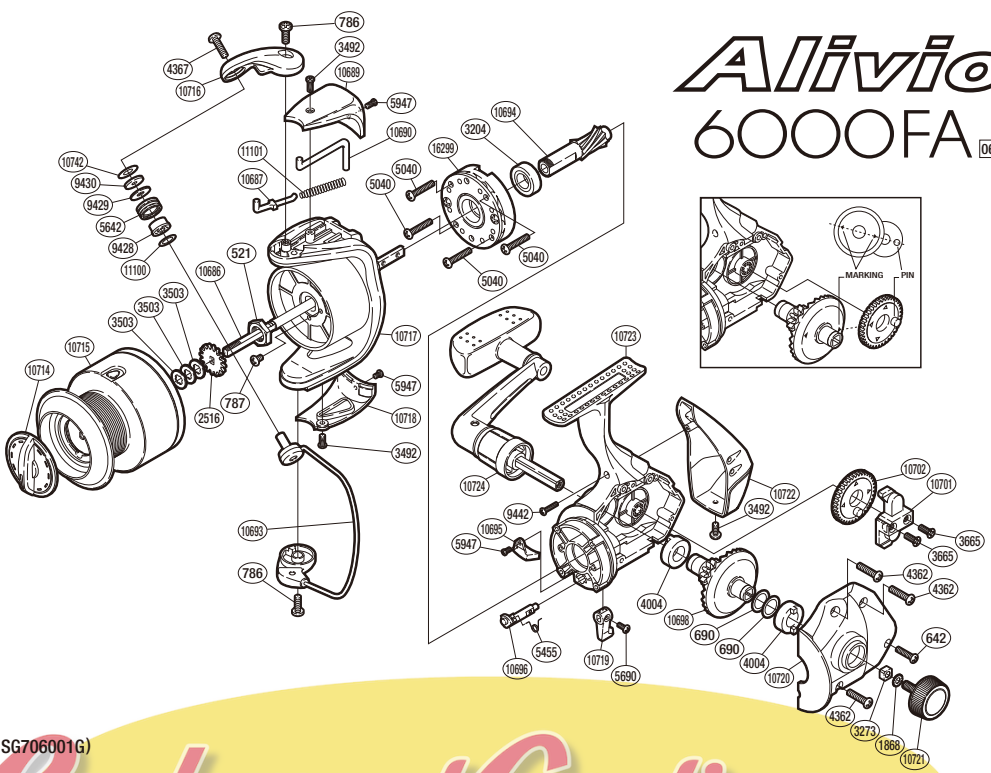

Alivio

6000FA 06

(1SG706001G)

RoulementCasting.com

RD No.	PARTS NAMES	RD No.	PARTS NAMES	RD No.	PARTS NAMES
0521	Rotor Nut	5642	Line Roller	10702	Oscillating Gear
0642	Screw	5690	Screw	10714	Drag Knob
0690	Washer	5947	Screw	10715	Spool Assembly
0786	Screw	9428	Line Roller Bushing	10716	Bail Arm
0787	Screw	9429	Line Roller Spacer	10717	Rotor
1868	Handle Lock Washer	9430	Line Roller Washer	10718	Bail Hold Support Guard
2516	Spool Support	9442	Screw	10719	Anti-Reverse Lever
3204	Ball Bearing	10686	Main Shaft	10720	Side Cover
3273	Handle Screw Lock	10687	Bail Spring Guide A	10721	Handle Screw Cap
3492	Screw	10689	Bail Spring Cover	10722	Rear Protector
3503	Spool Washer	10690	Bail Trip Lever	10723	Body
3665	Screw	10693	Bail Assembly	10724	Handle Assembly
4004	Drive Gear Bushing	10694	Pinion Gear	10742	Spacer
4362	Screw	10695	Bail Trip Strike	11100	Washer
4367	Screw	10696	Anti-Reverse Cam	11101	Bail Spring
5040	Screw	10698	Drive Gear	16299	Roller Clutch Assembly
5455	Anti-Reverse Cam Spring	10701	Oscillating Slider		