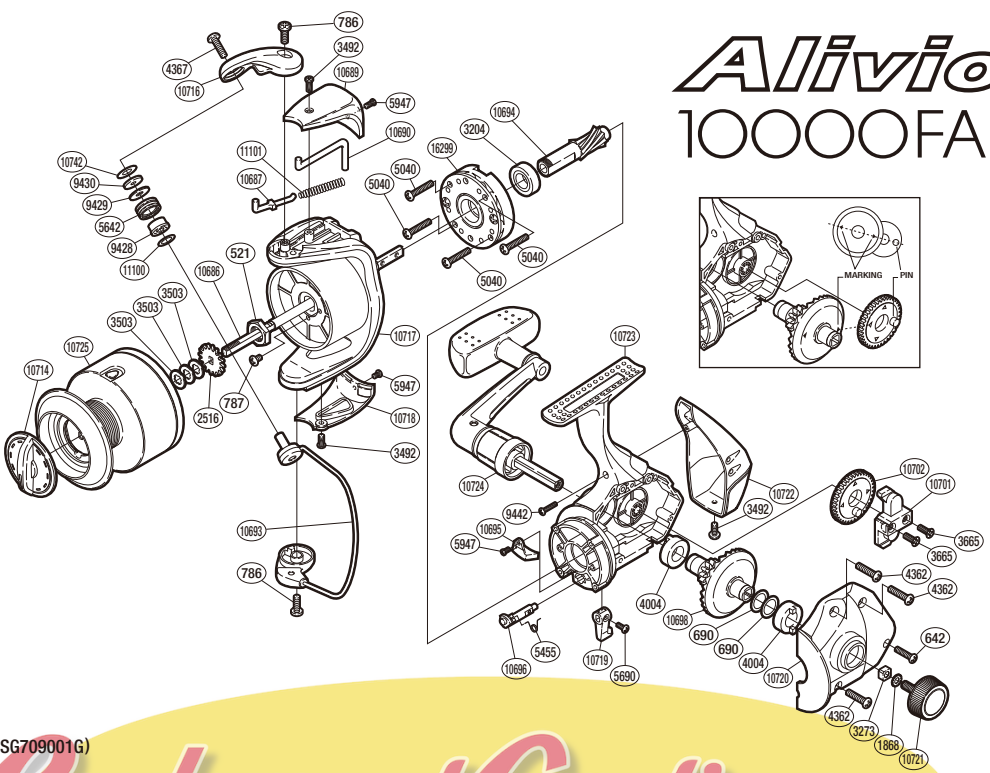

Alivio 10000FA 06

(1SG709001G)

RoulementCasting.com

RD No.	PARTS NAMES	RD No.	PARTS NAMES	RD No.	PARTS NAMES
0521	Rotor Nut	5642	Line Roller	10702	Oscillating Gear
0642	Screw	5690	Screw	10714	Drag Knob
0690	Washer	5947	Screw	10716	Bail Arm
0786	Screw	9428	Line Roller Bushing	10717	Rotor
0787	Screw	9429	Line Roller Spacer	10718	Bail Hold Support Guard
1868	Handle Lock Washer	9430	Line Roller Washer	10719	Anti-Reverse Lever
2516	Spool Support	9442	Screw	10720	Side Cover
3204	Ball Bearing	10686	Main Shaft	10721	Handle Screw Cap
3273	Handle Screw Lock	10687	Bail Spring Guide A	10722	Rear Protector
3492	Screw	10689	Bail Spring Cover	10723	Body
3503	Spool Washer	10690	Bail Trip Lever	10724	Handle Assembly
3665	Screw	10693	Bail Assembly	10725	Spool Assembly
4004	Drive Gear Bushing	10694	Pinion Gear	10742	Spacer
4362	Screw	10695	Bail Trip Strike	11100	Washer
4367	Screw	10696	Anti-Reverse Cam	11101	Bail Spring
5040	Screw	10698	Drive Gear	16299	Roller Clutch Assembly
5455	Anti-Reverse Cam Spring	10701	Oscillating Slider		