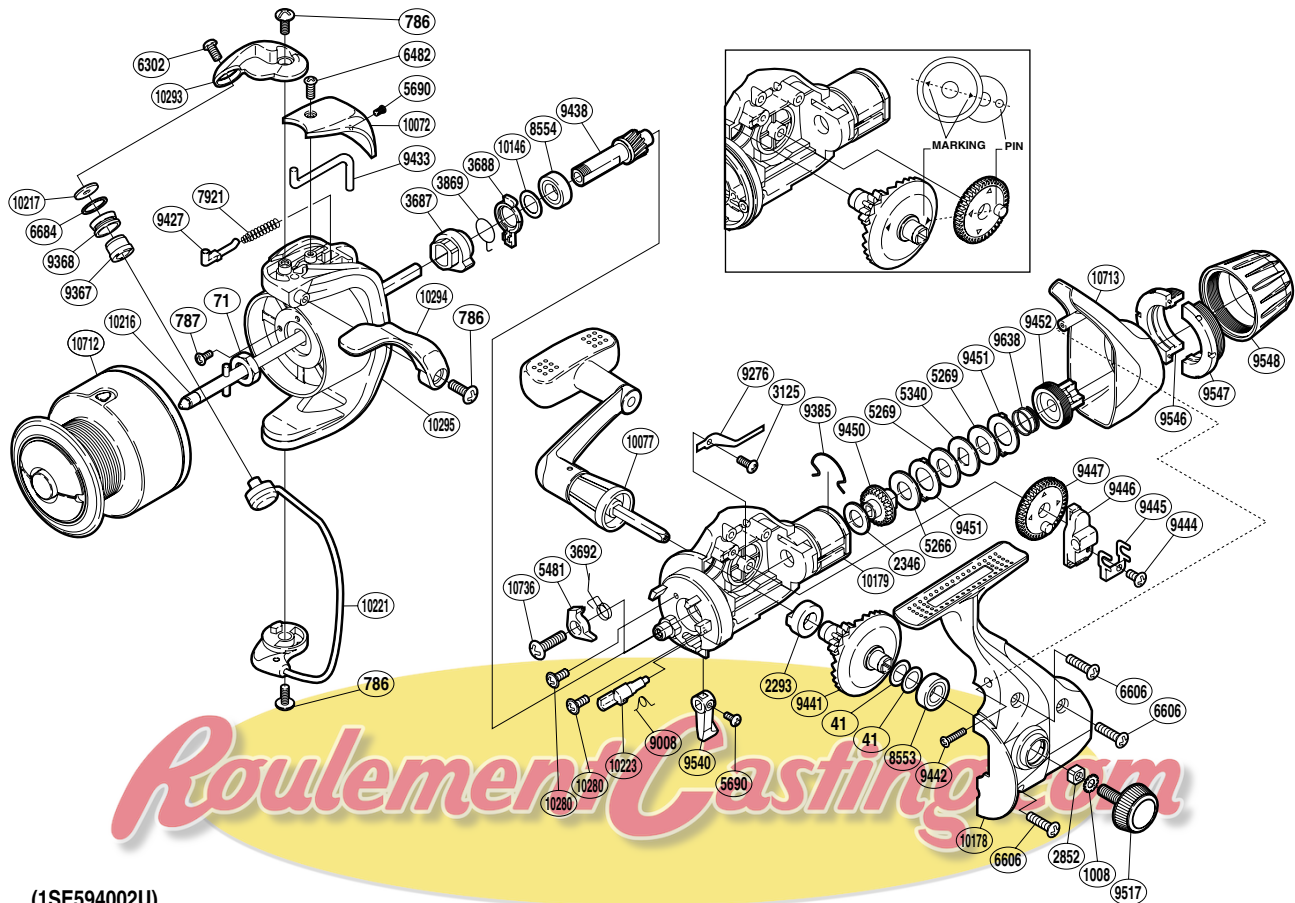

SHIMANO®

AX

AX-4000RB

(1SE594002U)

Part No.	Description	Part No.	Description	Part No.	Description
RD 0041	Washer	RD 7921	Bail Spring	RD 9546	Drag Programmer B1
RD 0071	Rotor Nut	RD 8553	Ball Bearing	RD 9547	Drag Programmer B2
RD 0786	Screw	RD 8554	Ball Bearing	RD 9548	Drag Programmer A
RD 0787	Screw	RD 9008	Anti-Reverse Cam Spring	RD 9638	Drag Coil Spring
RD 1008	Handle Lock Washer	RD 9276	Drag Click	RD10072	Bail Spring Cover
RD 2293	Drive Gear Bushing	RD 9367	Line Roller Bushing	RD10077	Handle Assembly
RD 2346	Drag Washer	RD 9368	Line Roller	RD10146	Washer
RD 2852	Handle Screw Lock	RD 9385	Hold Click Spring	RD10178	Side Cover
RD 3125	Screw	RD 9427	Bail Spring Guide	RD10179	Body
RD 3687	Anti-Reverse Ratchet	RD 9433	Bail Trip Lever	RD10216	Main Shaft
RD 3688	Anti-Reverse Lock Out	RD 9438	Pinion Gear	RD10217	Line Roller Washer
RD 3692	Anti-Reverse Pawl Spring	RD 9441	Drive Gear	RD10221	Bail Assembly
RD 3869	Anti-Reverse Lock Out Spring	RD 9442	Screw	RD10223	Anti-Reverse Cam
RD 5266	Drag Washer	RD 9444	Screw	RD10280	Screw
RD 5269	Drag Washer	RD 9445	Oscillating Slider Retainer	RD10293	Bail Arm
RD 5340	Key Washer	RD 9446	Oscillating Slider	RD10294	Quick-Fire II Trigger
RD 5481	Anti-Reverse Pawl	RD 9447	Oscillating Gear	RD10295	Rotor
RD 5690	Screw	RD 9450	Drag Shaft	RD10712	Spool Assembly
RD 6302	Screw	RD 9451	Eared Washer	RD10713	Rear Protector
RD 6482	Screw	RD 9452	Pressure Screw	RD10736	Screw
RD 6606	Screw	RD 9517	Handle Screw Cap		
RD 6684	Line Roller Spacer	RD 9540	Anti-Reverse Lever		