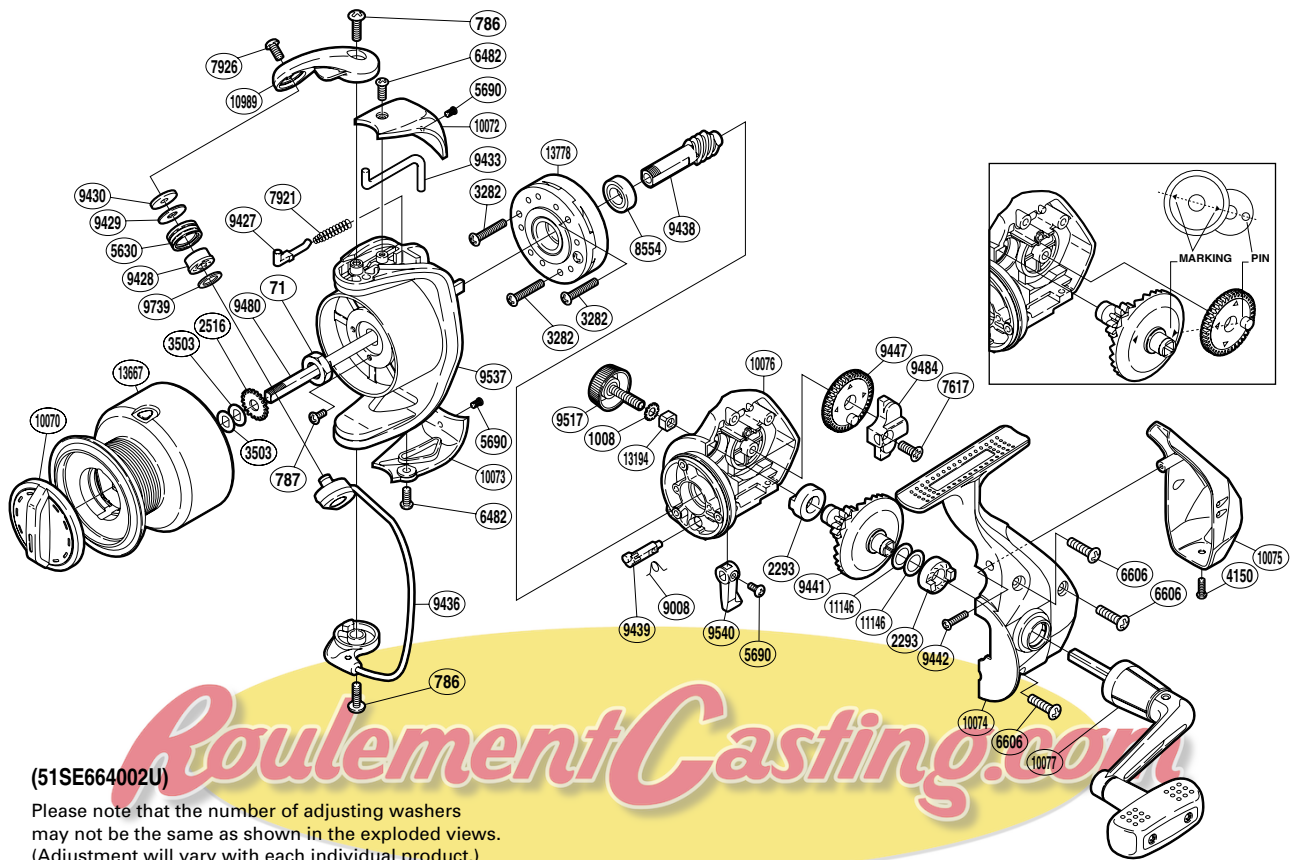

SHIMANO

AX

AX-4000FB

(51SE664002U)

Please note that the number of adjusting washers may not be the same as shown in the exploded views. (Adjustment will vary with each individual product.)

Part No.	Description	Part No.	Description	Part No.	Description
RD 0071	Rotor Nut	RD 8554	Ball Bearing	RD 9537	Rotor
RD 0786	Screw	RD 9008	Anti-Reverse Cam Spring	RD 9540	Anti-Reverse Lever
RD 0787	Screw	RD 9427	Bail Spring Guide	RD 9739	Bearing Spacer
RD 1008	Handle Lock Washer	RD 9428	Line Roller Bushing	RD10070	Drag Knob
RD 2293	Drive Gear Bushing	RD 9429	Line Roller Spacer	RD10072	Bail Spring Cover
RD 2516	Spool Support	RD 9430	Line Roller Washer	RD10073	Bail Hold Support Guard
RD 3282	Screw	RD 9433	Bail Trip Lever	RD10074	Side Cover
RD 3503	Spool Washer	RD 9436	Bail Assembly	RD10075	Rear Protector
RD 4150	Screw	RD 9438	Pinion Gear	RD10076	Body
RD 5630	Line Roller	RD 9439	Anti-Reverse Cam	RD10077	Handle Assembly
RD 5690	Screw	RD 9441	Drive Gear	RD10989	Bail Arm
RD 6482	Screw	RD 9442	Screw	RD11146	Washer
RD 6606	Screw	RD 9447	Oscillating Gear	RD13194	Handle Screw Lock
RD 7617	Screw	RD 9480	Main Shaft	RD13667	Spool Assembly
RD 7921	Bail Spring	RD 9484	Oscillating Slider	RD13778	Roller Clutch Assembly
RD 7926	Screw	RD 9517	Handle Screw Cap		