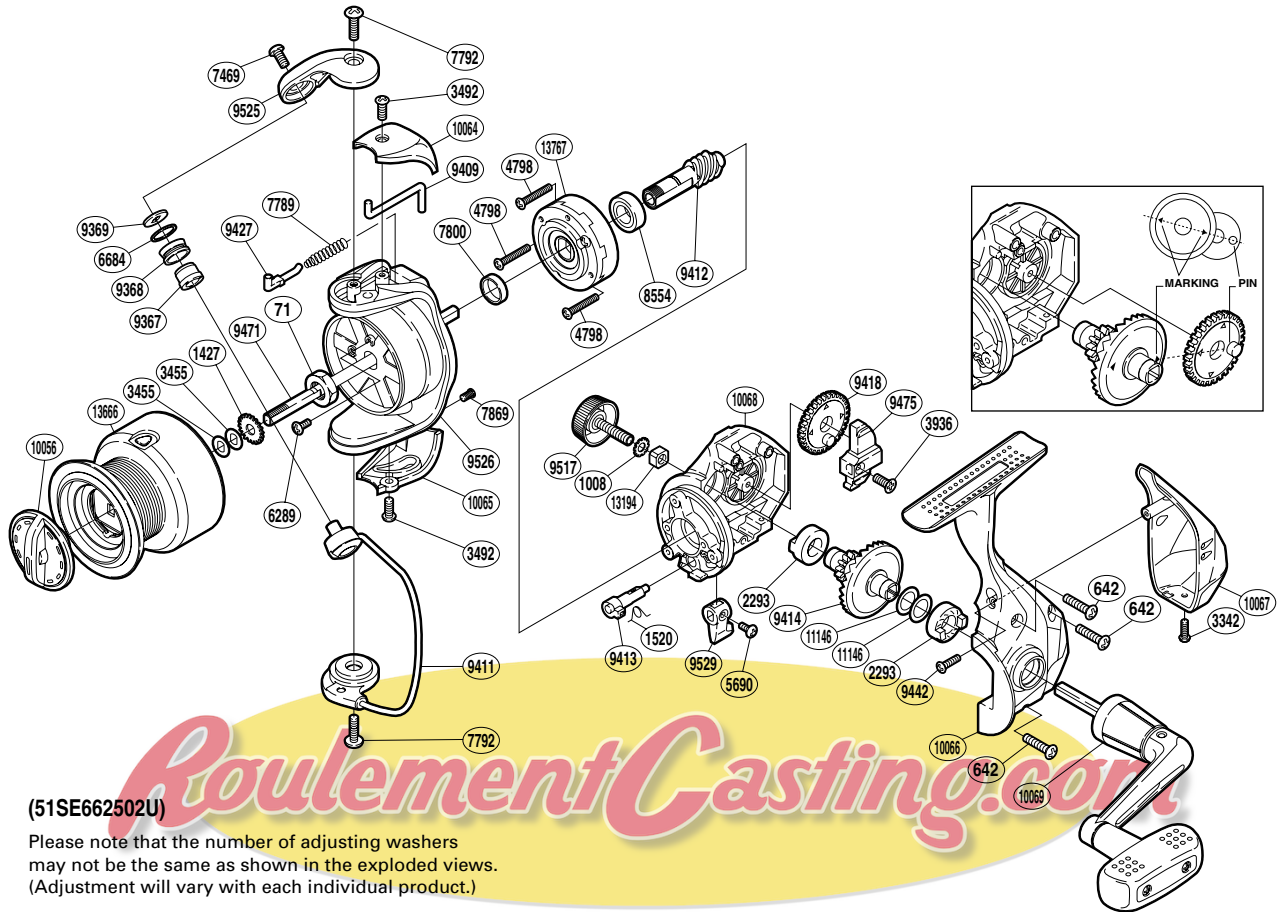

SHIMANO

AX

AX-2500FB

(51SE662502U)

Please note that the number of adjusting washers may not be the same as shown in the exploded views. (Adjustment will vary with each individual product.)

Part No.	Description	Part No.	Description	Part No.	Description
RD 0071	Rotor Nut	RD 7792	Screw	RD 9475	Oscillating Slider
RD 0642	Screw	RD 7800	Rotor Ring	RD 9517	Handle Screw Cap
RD 1008	Handle Lock Washer	RD 7869	Screw	RD 9525	Bail Arm
RD 1427	Spool Support	RD 8554	Ball Bearing	RD 9526	Rotor
RD 1520	Anti-Reverse Cam Spring	RD 9367	Line Roller Bushing	RD 9529	Anti-Reverse Lever
RD 2293	Drive Gear Bushing	RD 9368	Line Roller	RD10056	Drag Knob
RD 3342	Screw	RD 9369	Line Roller Washer	RD10064	Bail Spring Cover
RD 3455	Spool Washer	RD 9409	Bail Trip Lever	RD10065	Bail Hold Support Guard
RD 3492	Screw	RD 9411	Bail Assembly	RD10066	Side Cover
RD 3936	Screw	RD 9412	Pinion Gear	RD10067	Rear Protector
RD 4798	Screw	RD 9413	Anti-Reverse Cam	RD10068	Body
RD 5690	Screw	RD 9414	Drive Gear	RD10069	Handle Assembly
RD 6289	Screw	RD 9418	Oscillating Gear	RD11146	Washer
RD 6684	Line Roller Spacer	RD 9427	Bail Spring Guide	RD13194	Handle Screw Lock
RD 7469	Screw	RD 9442	Screw	RD13666	Spool Assembly
RD 7789	Bail Spring	RD 9471	Main Shaft	RD13767	Roller Clutch Assembly