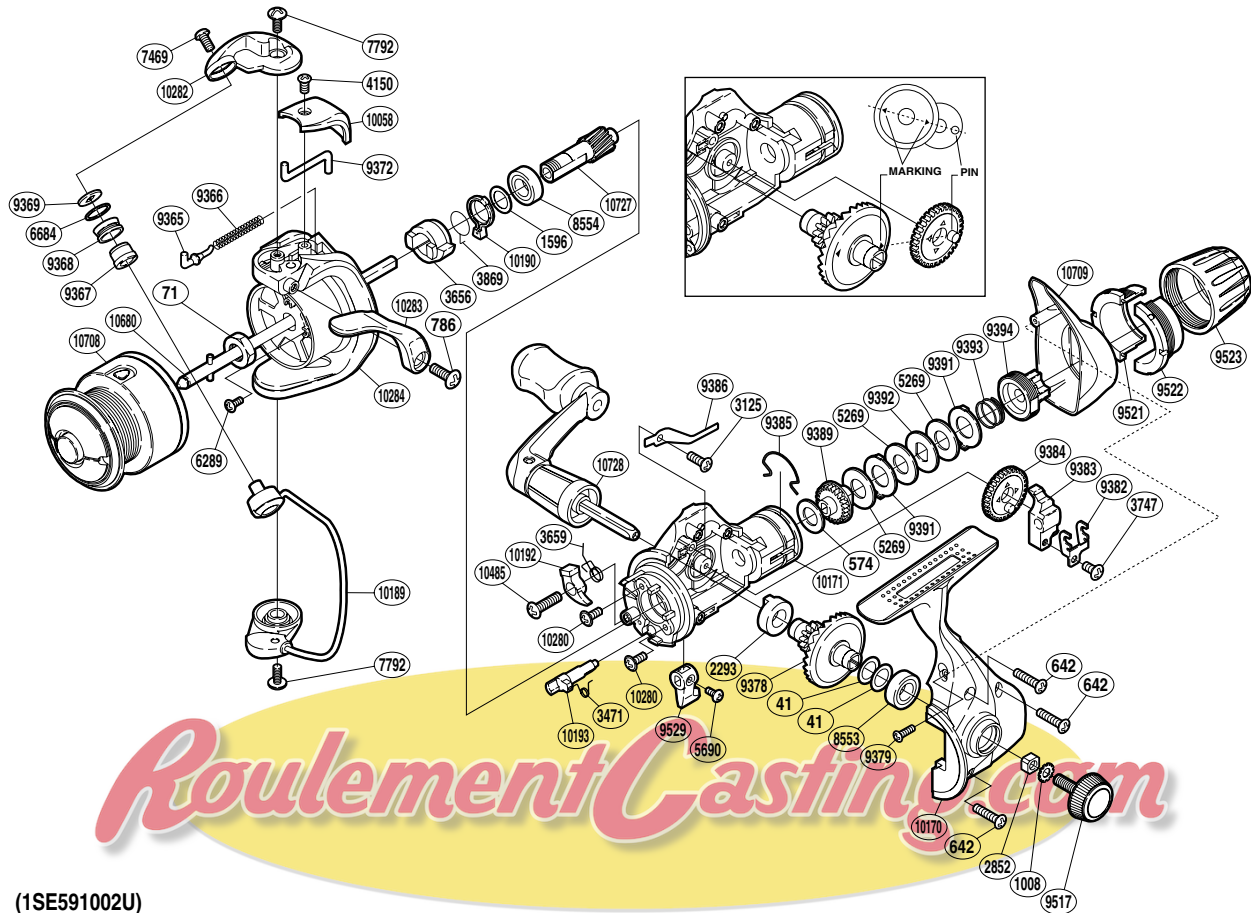

SHIMANO®

AX

AX-1000RB

(1SE591002U)

Part No.	Description	Part No.	Description	Part No.	Description
RD 0041	Washer	RD 8553	Ball Bearing	RD 9522	Drag Programmer B2
RD 0071	Rotor Nut	RD 8554	Ball Bearing	RD 9523	Drag Programmer A
RD 0574	Drag Washer	RD 9365	Bail Spring Guide	RD 9529	Anti-Reverse Lever
RD 0642	Screw	RD 9366	Bail Spring	RD10058	Bail Spring Cover
RD 0786	Screw	RD 9367	Line Roller Bushing	RD10170	Side Cover
RD 1008	Handle Lock Washer	RD 9368	Line Roller	RD10171	Body
RD 1596	Washer	RD 9369	Line Roller Washer	RD10189	Bail Assembly
RD 2293	Drive Gear Bushing	RD 9372	Bail Trip Lever	RD10190	Anti-Reverse Lock Out
RD 2852	Handle Screw Lock	RD 9378	Drive Gear	RD10192	Anti-Reverse Pawl
RD 3125	Screw	RD 9379	Screw	RD10193	Anti-Reverse Cam
RD 3471	Anti-Reverse Cam Spring	RD 9382	Oscillating Slider Retainer	RD10280	Screw
RD 3656	Anti-Reverse Ratchet	RD 9383	Oscillating Slider	RD10282	Bail Arm
RD 3659	Anti-Reverse Pawl Spring	RD 9384	Oscillating Gear	RD10283	Quick-Fire II Trigger
RD 3747	Screw	RD 9385	Hold Click Spring	RD10284	Rotor
RD 3869	Anti-Reverse Lock Out Spring	RD 9386	Drag Click	RD10485	Screw
RD 4150	Screw	RD 9389	Drag Shaft	RD10680	Main Shaft
RD 5269	Drag Washer	RD 9391	Eared Washer	RD10708	Spool Assembly
RD 5690	Screw	RD 9392	Key Washer	RD10709	Rear Protector
RD 6289	Screw	RD 9393	Drag Coil Spring	RD10727	Pinion Gear
RD 6684	Line Roller Spacer	RD 9394	Pressure Screw	RD10728	Handle Assembly
RD 7469	Screw	RD 9517	Handle Screw Cap		
RD 7792	Screw	RD 9521	Drag Programmer B1		