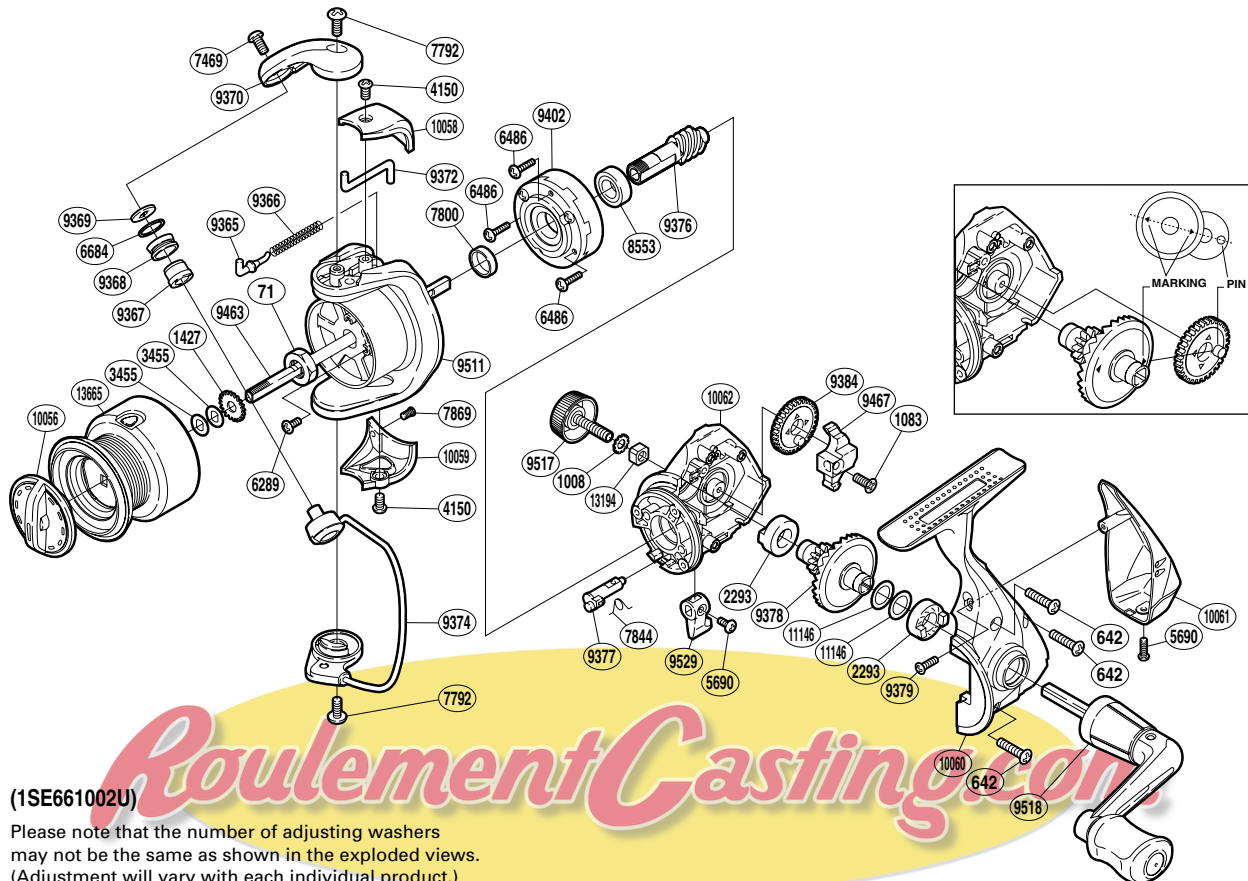

# SHIMANO

## AX

AX-1000FB

(1SE661002U)

Please note that the number of adjusting washers may not be the same as shown in the exploded views. (Adjustment will vary with each individual product.)

Part No.	Description	Part No.	Description	Part No.	Description
RD 0071	Rotor Nut	RD 7869	Screw	RD 9463	Main Shaft
RD 0642	Screw	RD 8553	Ball Bearing	RD 9467	Oscillating Slider
RD 1008	Handle Lock Washer	RD 9365	Bail Spring Guide	RD 9511	Rotor
RD 1083	Screw	RD 9366	Bail Spring	RD 9517	Handle Screw Cap
RD 1427	Spool Support	RD 9367	Line Roller Bushing	RD 9518	Handle Assembly
RD 2293	Drive Gear Bushing	RD 9368	Line Roller	RD 9529	Anti-Reverse Lever
RD 3455	Spool Washer	RD 9369	Line Roller Washer	RD10056	Drag Knob
RD 4150	Screw	RD 9370	Bail Arm	RD10058	Bail Spring Cover
RD 5690	Screw	RD 9372	Bail Trip Lever	RD10059	Bail Hold Support Guard
RD 6289	Screw	RD 9374	Bail Assembly	RD10060	Side Cover
RD 6486	Screw	RD 9376	Pinion Gear	RD10061	Rear Protector
RD 6684	Line Roller Spacer	RD 9377	Anti-Reverse Cam	RD10062	Body
RD 7469	Screw	RD 9378	Drive Gear	RD11146	Washer
RD 7792	Screw	RD 9379	Screw	RD13194	Handle Screw Lock
RD 7800	Rotor Ring	RD 9384	Oscillating Gear	RD13665	Spool Assembly
RD 7844	Anti-Reverse Cam Spring	RD 9402	Roller Clutch Assembly		