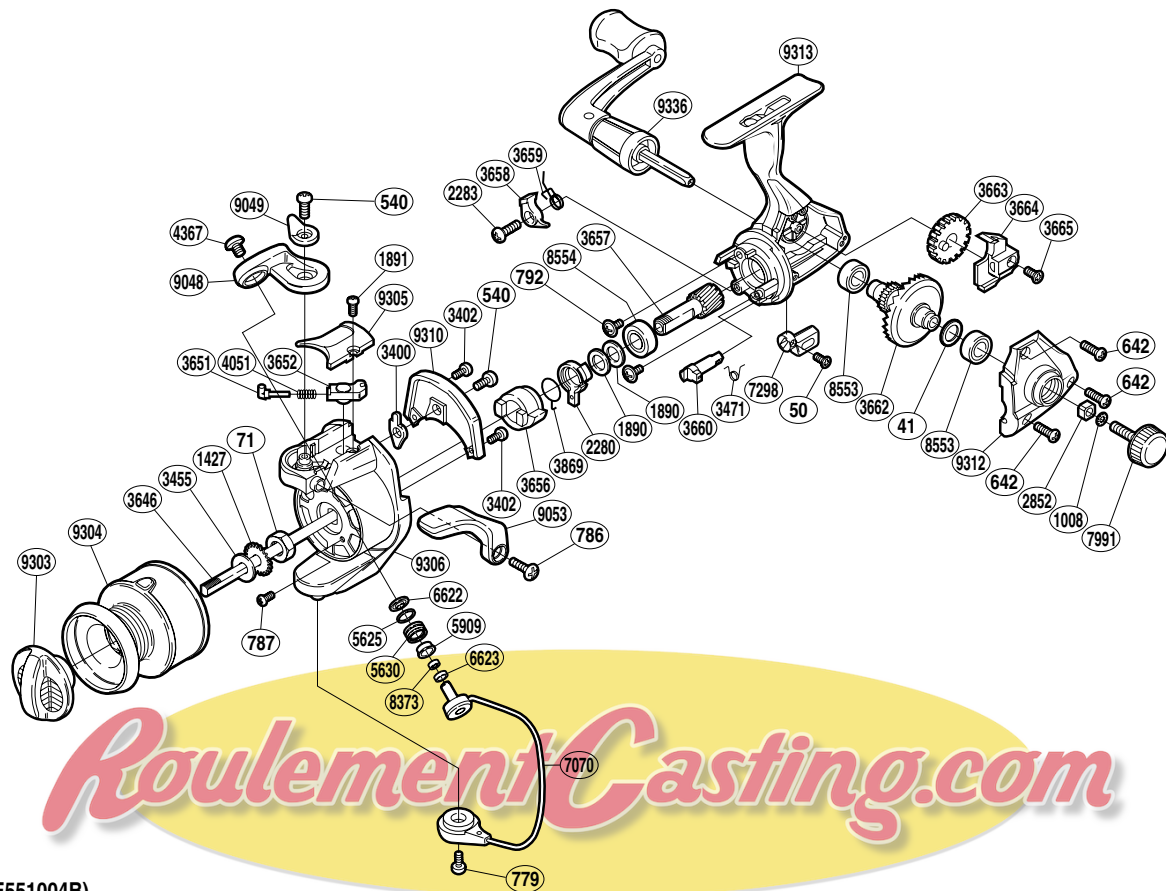

## SYNCOPATE

## SC-1000FD

(1SE551004B)

Part No.	Description	Part No.	Description	Part No.	Description
RD 0041	Washer	RD 3471	Anti-Reverse Cam Spring	RD 6622	Line Roller Washer
RD 0050	Screw	RD 3646	Main Shaft	RD 6623	Bearing Spacer
RD 0071	Rotor Nut	RD 3651	Bail Spring Guide (A)	RD 7070	Bail Assembly
RD 0540	Screw	RD 3652	Bail Spring Guide (B)	RD 7298	Anti-Reverse Lever
RD 0642	Screw	RD 3656	Anti-Reverse Ratchet	RD 7991	Handle Screw Cap
RD 0779	Screw	RD 3657	Pinion Gear	RD 8373	Ball Bearing
RD 0786	Screw	RD 3658	Anti-Reverse Pawl	RD 8553	Ball Bearing
RD 0787	Screw	RD 3659	Anti-Reverse Pawl Spring	RD 8554	Ball Bearing
RD 0792	Screw	RD 3660	Anti-Reverse Cam	RD 9048	Bail Arm
RD 1008	Handle Lock Washer	RD 3662	Drive Gear	RD 9049	Trigger Cam
RD 1427	Spool Support	RD 3663	Oscillating Gear	RD 9053	Quick-Fire II Trigger
RD 1890	Washer	RD 3664	Oscillating Slider	RD 9303	Drag Knob
RD 1891	Screw	RD 3665	Screw	RD 9304	Spool Assembly
RD 2280	Anti-Reverse Lock Out	RD 3869	Anti-Reverse Lock Out Spring	RD 9305	Bail Spring Cover
RD 2283	Screw	RD 4051	Bail Spring	RD 9306	Rotor
RD 2852	Handle Screw Lock	RD 4367	Screw	RD 9310	Counterbalance Cover
RD 3400	Bail Trip Lever	RD 5625	Line Roller Spacer	RD 9312	Side Cover
RD 3402	Screw	RD 5630	Line Roller	RD 9313	Body
RD 3455	Spool Washer	RD 5909	Line Roller Bushing	RD 9336	Handle Assembly