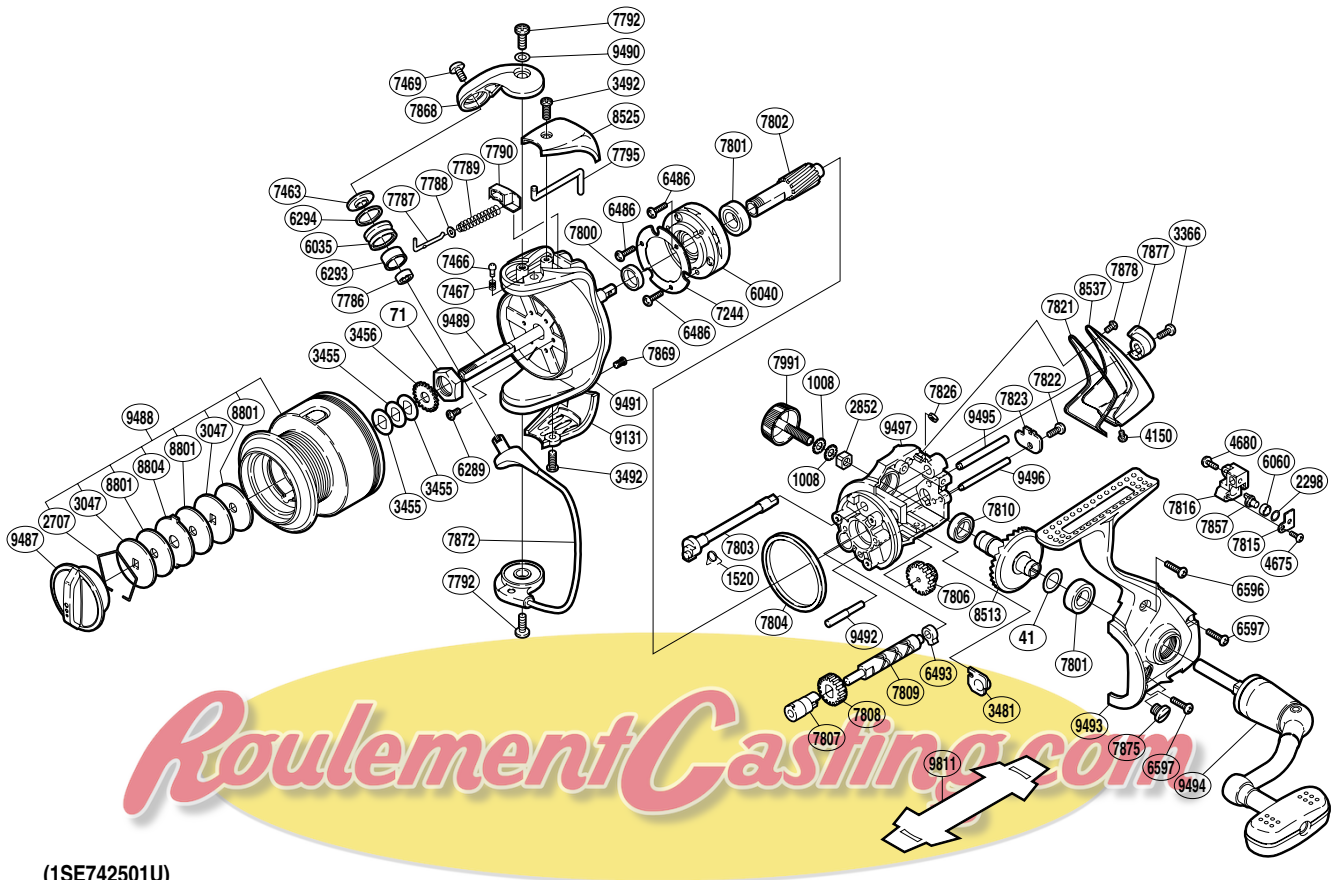

SHIMANO®

STRADIC 

ST-2500MGFA

(1SE742501U)

Part No.	Description	Part No.	Description	Part No.	Description
RD 0041	Washer	RD 7463	Line Roller Washer	RD 7857	Oscillating Pawl
RD 0071	Rotor Nut	RD 7466	Click Pin	RD 7868	Bail Arm
RD 1008	Handle Lock Washer	RD 7467	Click Spring	RD 7869	Screw
RD 1520	Anti-Reverse Cam Spring	RD 7469	Screw	RD 7872	Bail Assembly
RD 2298	Spacer	RD 7786	Ball Bearing	RD 7875	Oil Cap
RD 2707	Drag Washers Retainer	RD 7787	Bail Spring Guide (A)	RD 7877	Anti-Reverse Lever
RD 2852	Handle Screw Lock	RD 7788	Spring Guide (A) Support	RD 7878	Screw
RD 3047	Key Washer	RD 7789	Bail Spring	RD 7991	Handle Screw Cap
RD 3366	Screw	RD 7790	Bail Spring Seat	RD 8513	Drive Gear
RD 3455	Spool Washer	RD 7792	Screw	RD 8525	Bail Spring Cover
RD 3456	Spool Support	RD 7795	Bail Trip Lever	RD 8537	Rear Protector
RD 3481	Bushing	RD 7800	Rotor Ring	RD 8801	Drag Washer
RD 3492	Screw	RD 7801	Ball Bearing	RD 8804	Eared Washer
RD 4150	Screw	RD 7802	Pinion Gear	RD 9131	Bail Hold Support Guard
RD 4675	Screw	RD 7803	Anti-Reverse Cam	RD 9487	Drag Knob
RD 4680	Screw	RD 7804	Friction Ring	RD 9488	Spool Assembly
RD 6035	Line Roller	RD 7806	Idle Gear (B)	RD 9489	Main Shaft
RD 6040	Roller Clutch Assembly	RD 7807	Worm Bushing (front)	RD 9490	Washer
RD 6060	Oscillating Slider Bushing	RD 7808	Idle Gear	RD 9491	Rotor
RD 6289	Screw	RD 7809	Worm Shaft	RD 9492	Idle Gear (B) Shaft
RD 6293	Line Roller Bushing	RD 7810	Ball Bearing	RD 9493	Side Cover
RD 6294	Line Roller Spacer	RD 7815	Oscillating Pawl Cover	RD 9494	Handle Assembly
RD 6486	Screw	RD 7816	Oscillating Slider	RD 9495	Oscillating Guide (B)
RD 6493	Worm Bushing (rear)	RD 7821	Rear Shield	RD 9496	Oscillating Guide (A)
RD 6596	Screw	RD 7822	Screw	RD 9497	Body
RD 6597	Screw	RD 7823	Worm Shaft Retainer		
RD 7244	Roller Clutch Reinforce	RD 7826	Nut	RD 9811	Reel Seat Spacer

(160830)