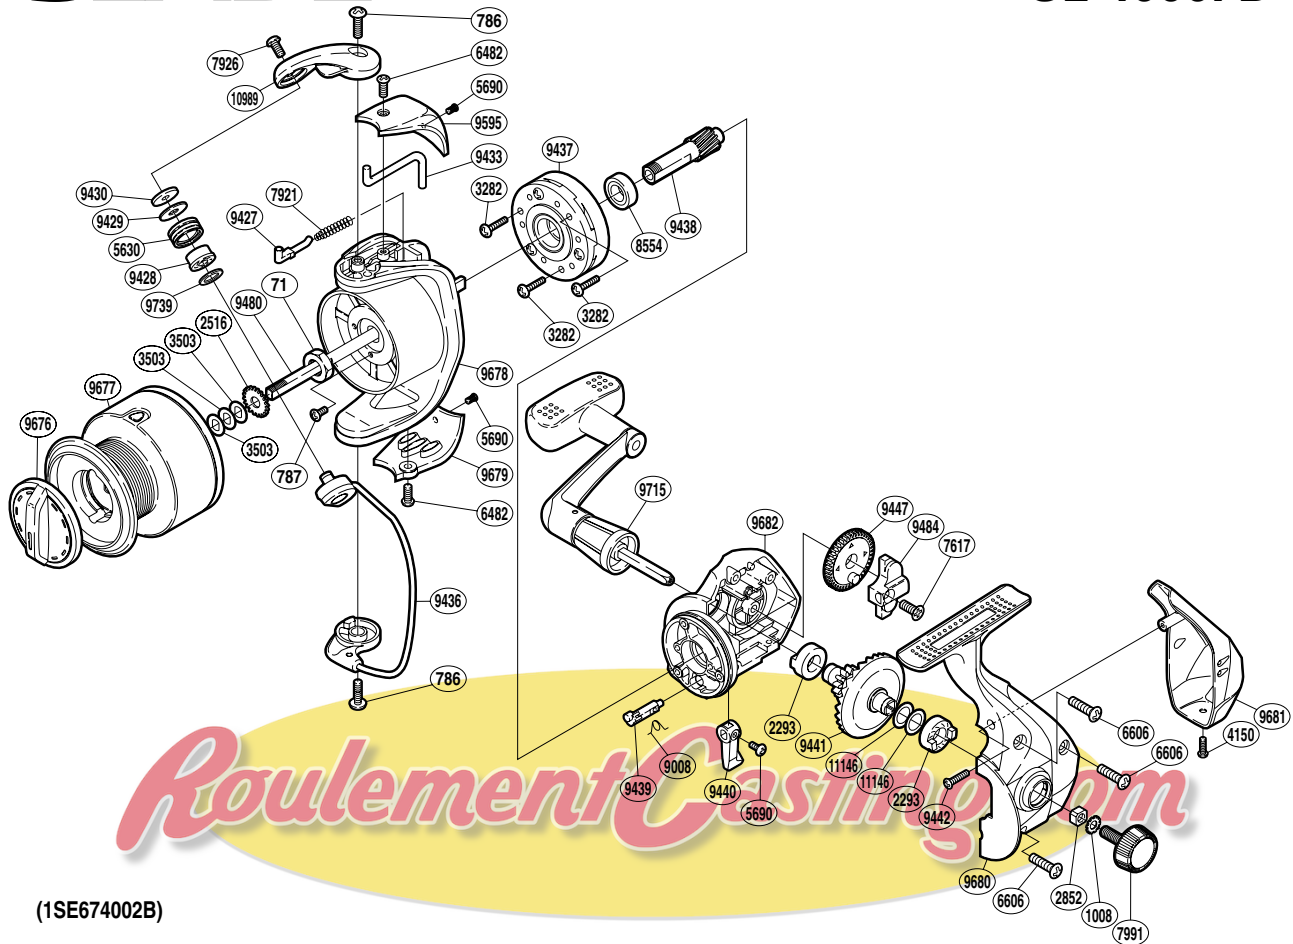

## SLADE

SL-4000FB

(1SE674002B)

Part No.	Description	Part No.	Description	Part No.	Description
RD 0071	Rotor Nut	RD 7926	Screw	RD 9447	Oscillating Gear
RD 0786	Screw	RD 7991	Handle Screw Cap	RD 9480	Main Shaft
RD 0787	Screw	RD 8554	Ball Bearing	RD 9484	Oscillating Slider
RD 1008	Handle Lock Washer	RD 9008	Anti-Reverse Cam Spring	RD 9595	Bail Spring Cover
RD 2293	Drive Gear Bushing	RD 9427	Bail Spring Guide	RD 9676	Drag Knob
RD 2516	Spool Support	RD 9428	Line Roller Bushing	RD 9677	Spool Assembly
RD 2852	Handle Screw Lock	RD 9429	Line Roller Spacer	RD 9678	Rotor
RD 3282	Screw	RD 9430	Line Roller Washer	RD 9679	Bail Hold Support Guard
RD 3503	Spool Washer	RD 9433	Bail Trip Lever	RD 9680	Side Cover
RD 4150	Screw	RD 9436	Bail Assembly	RD 9681	Rear Protector
RD 5630	Line Roller	RD 9437	Roller Clutch Assembly	RD 9682	Body
RD 5690	Screw	RD 9438	Pinion Gear	RD 9715	Handle Assembly
RD 6482	Screw	RD 9439	Anti-Reverse Cam	RD 9739	Bearing Spacer
RD 6606	Screw	RD 9440	Anti-Reverse Lever	RD10989	Bail Arm
RD 7617	Screw	RD 9441	Drive Gear	RD11146	Washer
RD 7921	Bail Spring	RD 9442	Screw		

(190330)