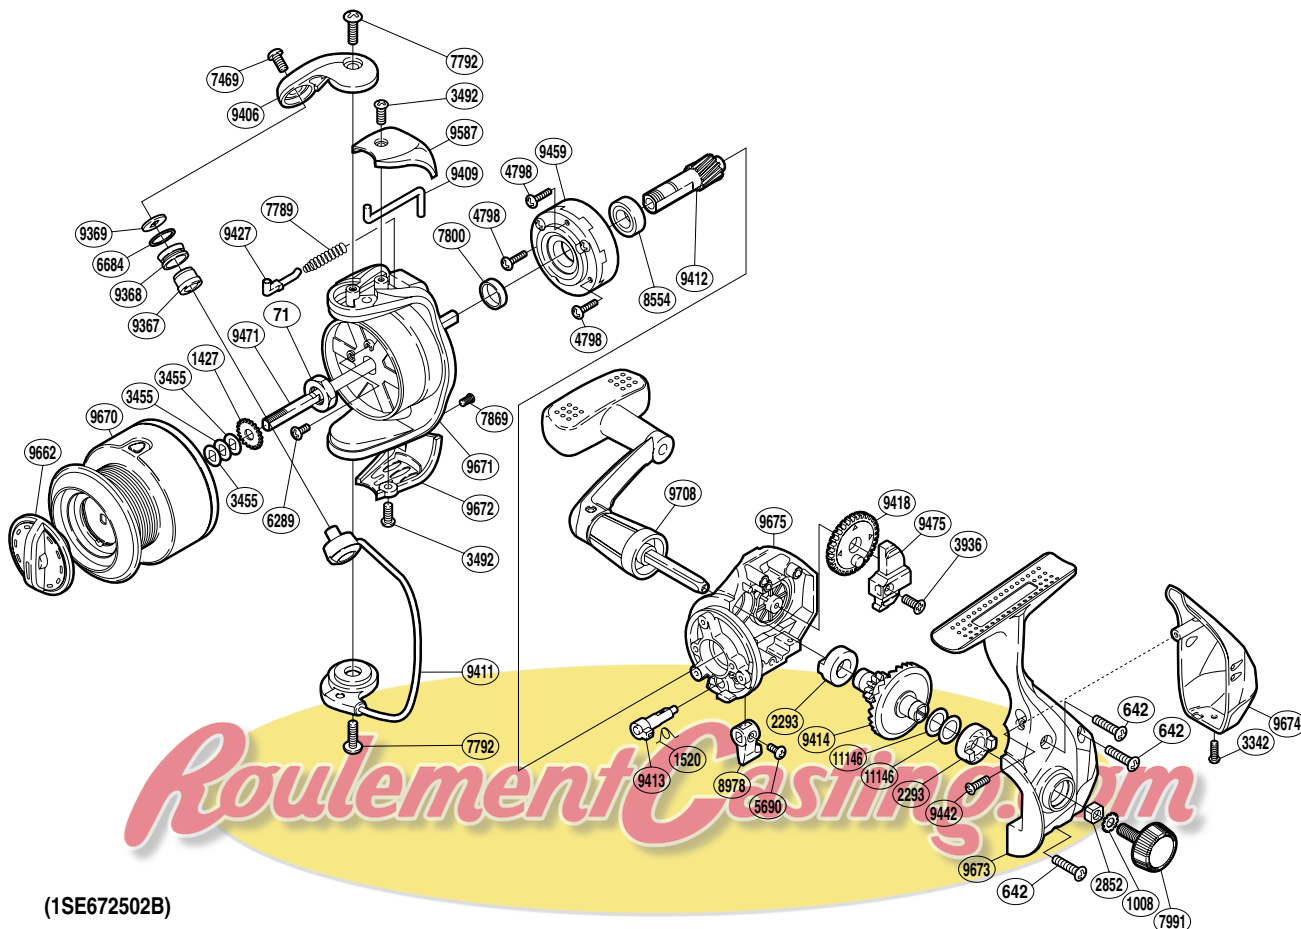

# SHIMANO

## SLADE

SL-2500FB

(1SE672502B)

Part No.	Description	Part No.	Description	Part No.	Description
RD 0071	Rotor Nut	RD 7789	Bail Spring	RD 9418	Oscillating Gear
RD 0642	Screw	RD 7792	Screw	RD 9427	Bail Spring Guide
RD 1008	Handle Lock Washer	RD 7800	Rotor Ring	RD 9442	Screw
RD 1427	Spool Support	RD 7869	Screw	RD 9459	Roller Clutch Assembly
RD 1520	Anti-Reverse Cam Spring	RD 7991	Handle Screw Cap	RD 9471	Main Shaft
RD 2293	Drive Gear Bushing	RD 8554	Ball Bearing	RD 9475	Oscillating Slider
RD 2852	Handle Screw Lock	RD 8978	Anti-Reverse Lever	RD 9587	Bail Spring Cover
RD 3342	Screw	RD 9367	Line Roller Bushing	RD 9662	Drag Knob
RD 3455	Spool Washer	RD 9368	Line Roller	RD 9670	Spool Assembly
RD 3492	Screw	RD 9369	Line Roller Washer	RD 9671	Rotor
RD 3936	Screw	RD 9406	Bail Arm	RD 9672	Bail Hold Support Guard
RD 4798	Screw	RD 9409	Bail Trip Lever	RD 9673	Side Cover
RD 5690	Screw	RD 9411	Bail Assembly	RD 9674	Rear Protector
RD 6289	Screw	RD 9412	Pinion Gear	RD 9675	Body
RD 6684	Line Roller Spacer	RD 9413	Anti-Reverse Cam	RD 9708	Handle Assembly
RD 7469	Screw	RD 9414	Drive Gear	RD11146	Washer

(190330)