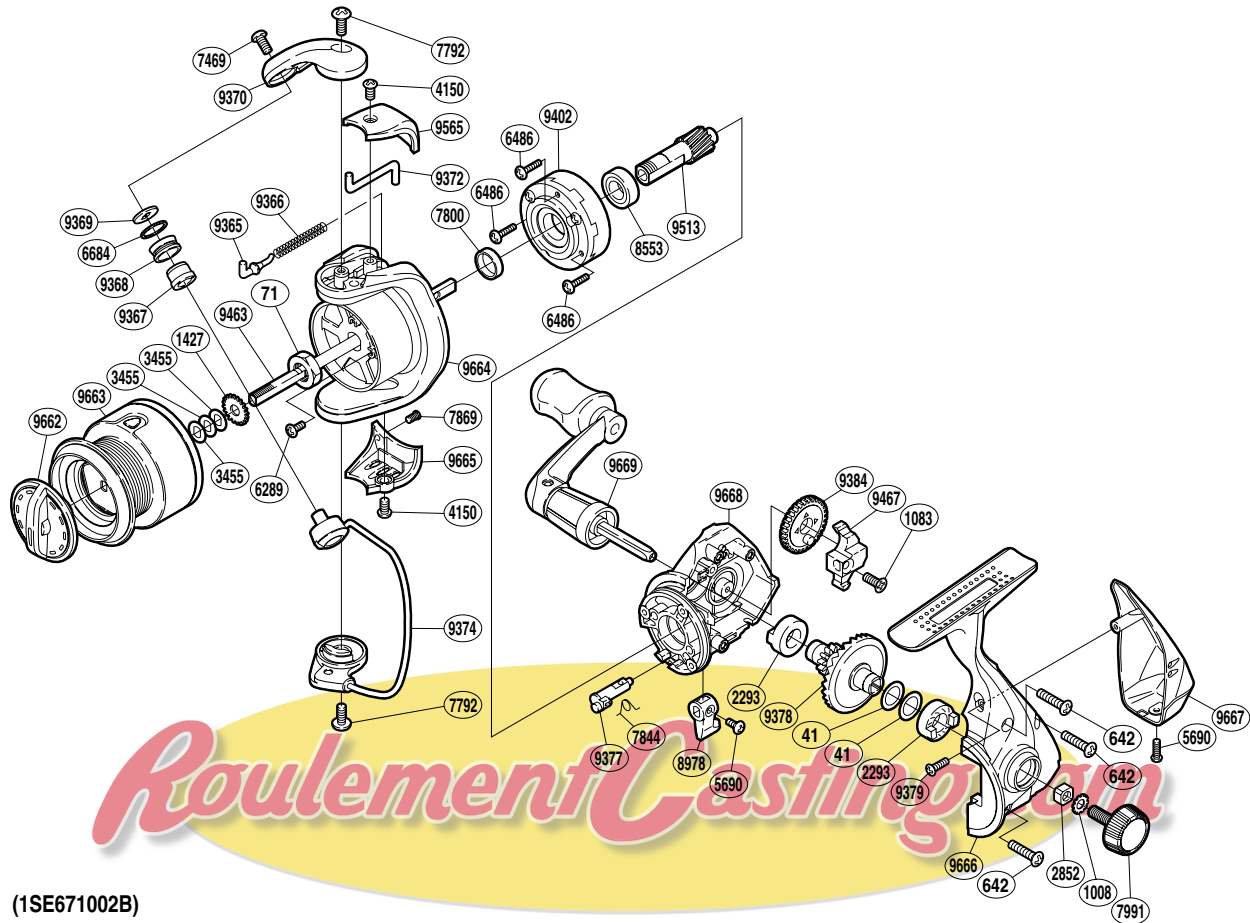

SHIMANO®

SLADE

SL-1000FB

(1SE671002B)

Part No.	Description	Part No.	Description	Part No.	Description
RD 0041	Washer	RD 7800	Rotor Ring	RD 9379	Screw
RD 0071	Rotor Nut	RD 7844	Anti-Reverse Cam Spring	RD 9384	Oscillating Gear
RD 0642	Screw	RD 7869	Screw	RD 9402	Roller Clutch Assembly
RD 1008	Handle Lock Washer	RD 7991	Handle Screw Cap	RD 9463	Main Shaft
RD 1083	Screw	RD 8553	Ball Bearing	RD 9467	Oscillating Slider
RD 1427	Spool Support	RD 8978	Anti-Reverse Lever	RD 9513	Pinion Gear
RD 2293	Drive Gear Bushing	RD 9365	Bail Spring Guide	RD 9565	Bail Spring Cover
RD 2852	Handle Screw Lock	RD 9366	Bail Spring	RD 9662	Drag Knob
RD 3455	Spool Washer	RD 9367	Line Roller Bushing	RD 9663	Spool Assembly
RD 4150	Screw	RD 9368	Line Roller	RD 9664	Rotor
RD 5690	Screw	RD 9369	Line Roller Washer	RD 9665	Bail Hold Support Guard
RD 6289	Screw	RD 9370	Bail Arm	RD 9666	Side Cover
RD 6486	Screw	RD 9372	Bail Trip Lever	RD 9667	Rear Protector
RD 6684	Line Roller Spacer	RD 9374	Bail Assembly	RD 9668	Body
RD 7469	Screw	RD 9377	Anti-Reverse Cam	RD 9669	Handle Assembly
RD 7792	Screw	RD 9378	Drive Gear		