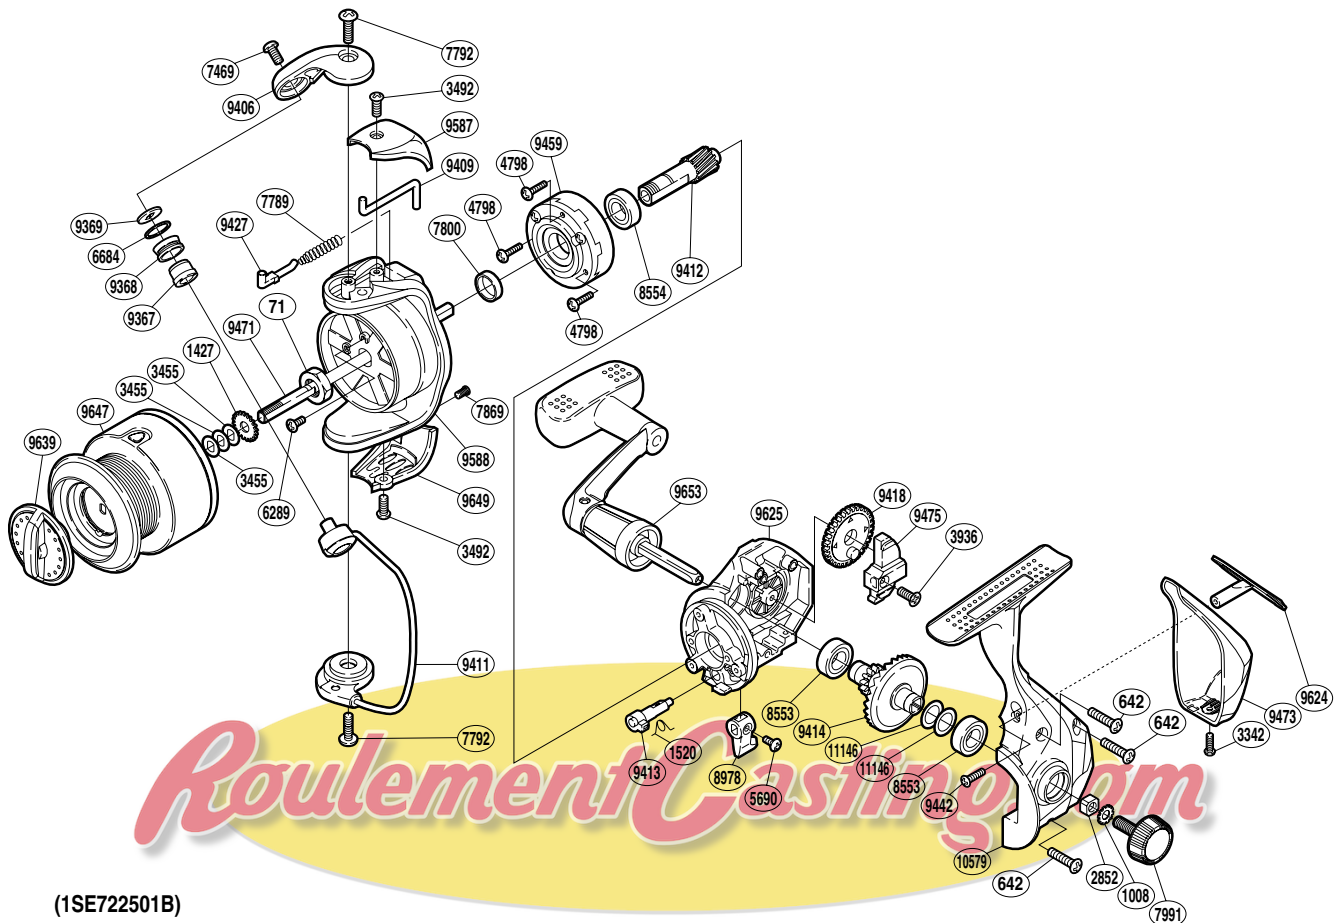

SHIMANO

SIENNA

SN-2500FB

(1SE722501B)

Part No.	Description	Part No.	Description	Part No.	Description
RD 0071	Rotor Nut	RD 7800	Rotor Ring	RD 9442	Screw
RD 0642	Screw	RD 7869	Screw	RD 9459	Roller Clutch Assembly
RD 1008	Handle Lock Washer	RD 7991	Handle Screw Cap	RD 9471	Main Shaft
RD 1427	Spool Support	RD 8553	Ball Bearing	RD 9473	Rear Protector B
RD 1520	Anti-Reverse Cam Spring	RD 8554	Ball Bearing	RD 9475	Oscillating Slider
RD 2852	Handle Screw Lock	RD 8978	Anti-Reverse Lever	RD 9587	Bail Spring Cover
RD 3342	Screw	RD 9367	Line Roller Bushing	RD 9588	Rotor
RD 3455	Spool Washer	RD 9368	Line Roller	RD 9624	Rear Protector A
RD 3492	Screw	RD 9369	Line Roller Washer	RD 9625	Body
RD 3936	Screw	RD 9406	Bail Arm	RD 9639	Drag Knob
RD 4798	Screw	RD 9409	Bail Trip Lever	RD 9647	Spool Assembly
RD 5690	Screw	RD 9411	Bail Assembly	RD 9649	Bail Hold Support Guard
RD 6289	Screw	RD 9412	Pinion Gear	RD 9653	Handle Assembly
RD 6684	Line Roller Spacer	RD 9413	Anti-Reverse Cam	RD10579	Side Cover
RD 7469	Screw	RD 9414	Drive Gear	RD11146	Washer
RD 7789	Bail Spring	RD9418	Oscillating Gear		
RD 7792	Screw	RD 9427	Bail Spring Guide		

(190330)