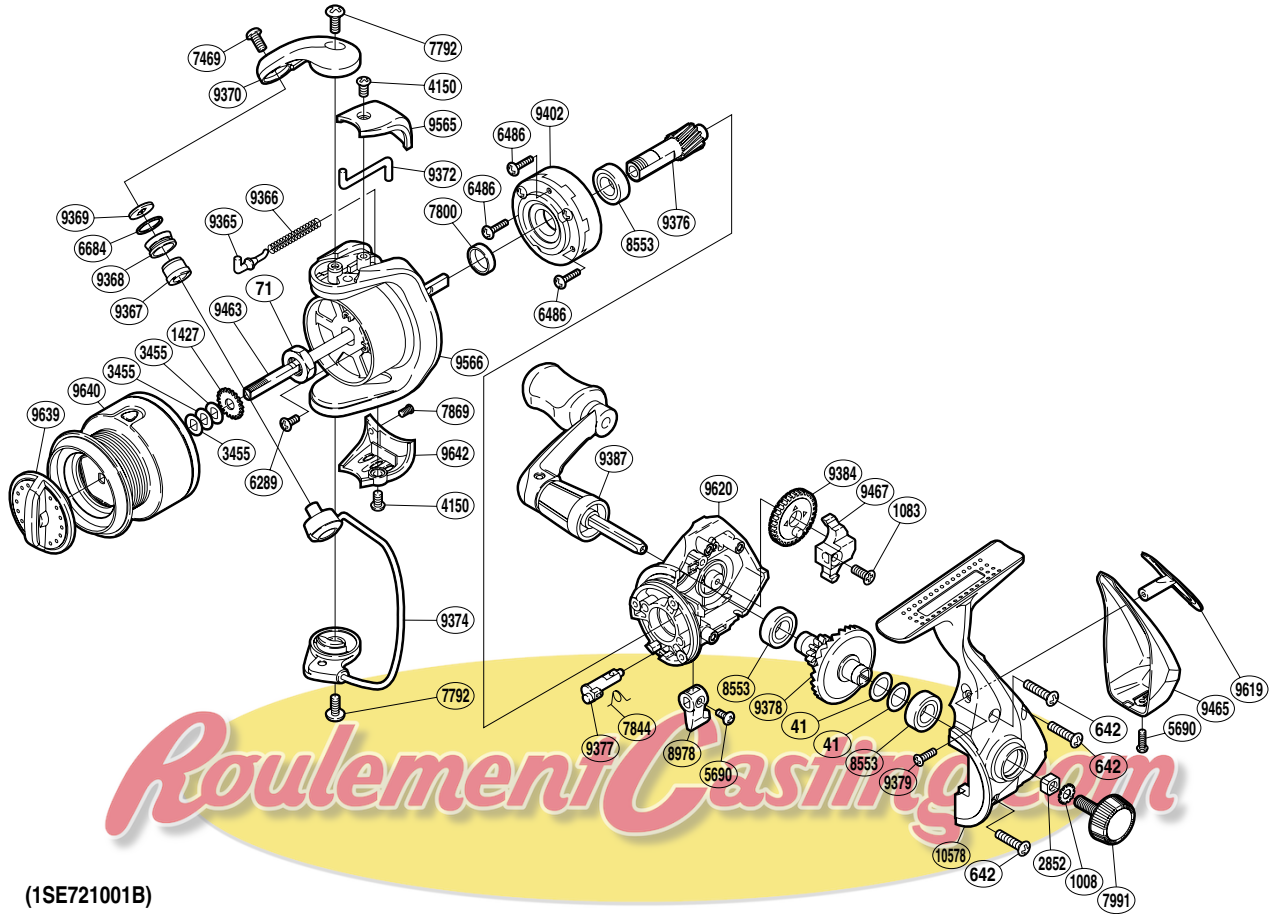

# SHIMANO®

## SIENNA

SN-1000FB

(1SE721001B)

Part No.	Description	Part No.	Description	Part No.	Description
RD 0041	Washer	RD 7844	Anti-Reverse Cam Spring	RD 9379	Screw
RD 0071	Rotor Nut	RD 7869	Screw	RD 9384	Oscillating Gear
RD 0642	Screw	RD 7991	Handle Screw Cap	RD 9387	Handle Assembly
RD 1008	Handle Lock Washer	RD 8553	Ball Bearing	RD 9402	Roller Clutch Assembly
RD 1083	Screw	RD 8978	Anti-Reverse Lever	RD 9463	Main Shaft
RD 1427	Spool Support	RD 9365	Bail Spring Guide	RD 9465	Rear Protector B
RD 2852	Handle Screw Lock	RD 9366	Bail Spring	RD 9467	Oscillating Slider
RD 3455	Spool Washer	RD 9367	Line Roller Bushing	RD 9565	Bail Spring Cover
RD 4150	Screw	RD 9368	Line Roller	RD 9566	Rotor
RD 5690	Screw	RD 9369	Line Roller Washer	RD 9619	Rear Protector A
RD 6289	Screw	RD 9370	Bail Arm	RD 9620	Body
RD 6486	Screw	RD 9372	Bail Trip Lever	RD 9639	Drag Knob
RD 6684	Line Roller Spacer	RD 9374	Bail Assembly	RD 9640	Spool Assembly
RD 7469	Screw	RD 9376	Pinion Gear	RD 9642	Bail Hold Support Guard
RD 7792	Screw	RD 9377	Anti-Reverse Cam	RD10578	Side Cover
RD 7800	Rotor Ring	RD 9378	Drive Gear		

(170603)