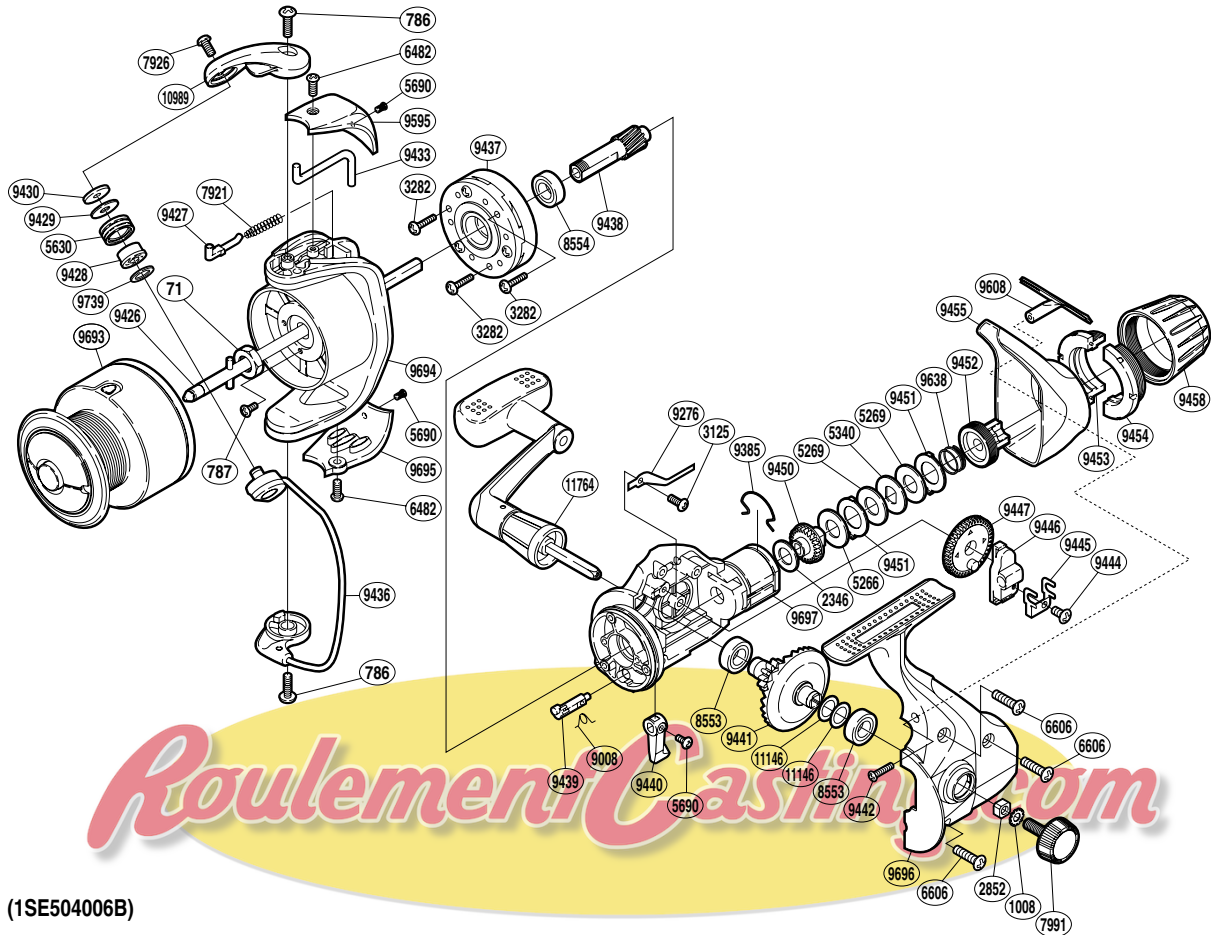

## SIDESTAB

SI-4000RE

(1SE504006B)

| Part No. | Description           | Part No. | Description                 | Part No. | Description             |
|----------|-----------------------|----------|-----------------------------|----------|-------------------------|
| RD 0071  | Rotor Nut             | RD 9008  | Anti-Reverse Cam Spring     | RD 9450  | Drag Shaft              |
| RD 0786  | Screw                 | RD 9276  | Drag Click                  | RD 9451  | Eared Washer            |
| RD 0787  | Screw                 | RD 9385  | Hold Click Spring           | RD 9452  | Pressure Screw          |
| RD 1008  | Handle Lock Washer    | RD 9426  | Main Shaft                  | RD 9453  | Drag Programmer B1      |
| RD 2346  | Drag Washer C (cloth) | RD 9427  | Bail Spring Guide           | RD 9454  | Drag Programmer B2      |
| RD 2852  | Handle Screw Lock     | RD 9428  | Line Roller Bushing         | RD 9455  | Rear Protector B        |
| RD 3125  | Screw                 | RD 9429  | Line Roller Spacer          | RD 9458  | Drag Programmer A       |
| RD 3282  | Screw                 | RD 9430  | Line Roller Washer          | RD 9595  | Bail Spring Cover       |
| RD 5266  | Drag Washer H (cloth) | RD 9433  | Bail Trip Lever             | RD 9608  | Rear Protector A        |
| RD 5269  | Drag Washer H (blue)  | RD 9436  | Bail Assembly               | RD 9638  | Drag Coil Spring        |
| RD 5340  | Key Washer A          | RD 9437  | Roller Clutch Assembly      | RD 9693  | Spool Assembly          |
| RD 5630  | Line Roller           | RD 9438  | Pinion Gear                 | RD 9694  | Rotor                   |
| RD 5690  | Screw                 | RD 9439  | Anti-Reverse Cam            | RD 9695  | Bail Hold Support Guard |
| RD 6482  | Screw                 | RD 9440  | Anti-Reverse Lever          | RD 9696  | Side Cover              |
| RD 6606  | Screw                 | RD 9441  | Drive Gear                  | RD 9697  | Body                    |
| RD 7921  | Bail Spring           | RD 9442  | Screw                       | RD 9739  | Bearing Spacer          |
| RD 7926  | Screw                 | RD 9444  | Screw                       | RD10989  | Bail Arm                |
| RD 7991  | Handle Screw Cap      | RD 9445  | Oscillating Slider Retainer | RD11146  | Washer                  |
| RD 8553  | Ball Bearing          | RD 9446  | Oscillating Slider          | RD11764  | Handle Assembly         |
| RD 8554  | Ball Bearing          | RD 9447  | Oscillating Gear            |          |                         |