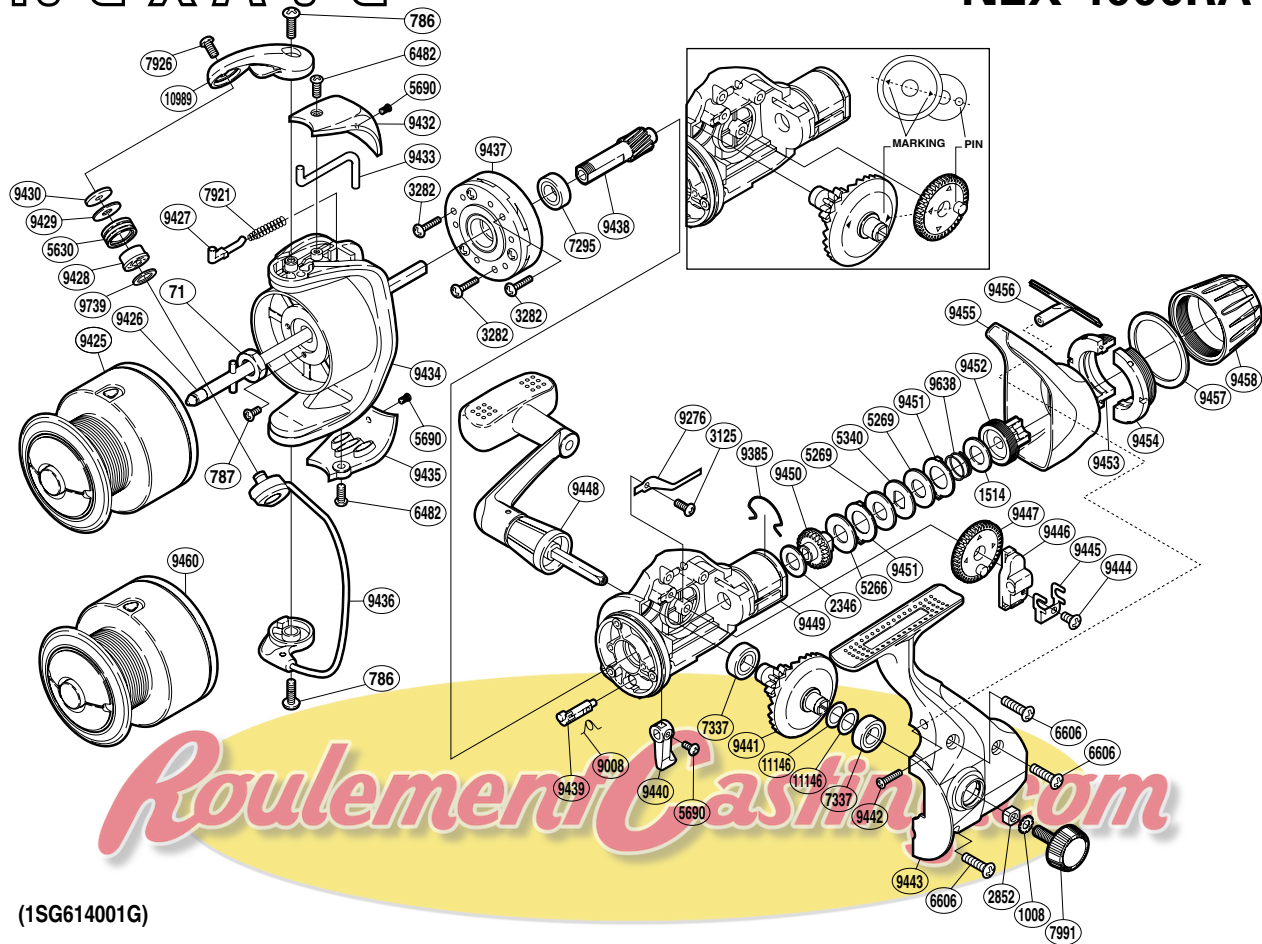

SHIMANO

NEXAVE

NEX-4000RA

(1SG614001G)

Part No.	Description	Part No.	Description	Part No.	Description
RD 0071	Rotor Nut	RD 9008	Anti-Reverse Cam Spring	RD 9444	Slider Retainer Screw
RD 0786	Screw	RD 9276	Drag Click	RD 9445	Oscillating Slider Retainer
RD 0787	Screw	RD 9385	Hold Click Spring	RD 9446	Oscillating Slider
RD 1008	Handle Lock Washer	RD 9425	Spool Assembly	RD 9447	Oscillating Gear
RD 1514	Washer	RD 9426	Main Shaft	RD 9448	Handle Assembly
RD 2346	Drag Washer C (cloth)	RD 9427	Bail Spring Guide	RD 9449	Body
RD 2852	Handle Screw Lock	RD 9428	Line Roller Bushing	RD 9450	Drag Shaft
RD 3125	Screw	RD 9429	Line Roller Spacer	RD 9451	Eared Washer
RD 3282	Screw	RD 9430	Line Roller Washer	RD 9452	Pressure Screw
RD 5266	Drag Washer H (cloth)	RD 9432	Bail Spring Cover	RD 9453	Drag Programmer B1
RD 5269	Drag Washer H (blue)	RD 9433	Bail Trip Lever	RD 9454	Drag Programmer B2
RD 5340	Key Washer A	RD 9434	Rotor	RD 9455	Rear Protector B
RD 5630	Line Roller	RD 9435	Bail Hold Support Guard	RD 9456	Rear Protector A
RD 5690	Screw	RD 9436	Bail Assembly	RD 9457	Drag Programmer B Ring
RD 6482	Screw	RD 9437	Roller Clutch Assembly	RD 9458	Drag Programmer A
RD 6606	Screw	RD 9438	Pinion Gear	RD 9638	Drag Coil Spring
RD 7295	Ball Bearing	RD 9439	Anti-Reverse Cam	RD 9739	Bearing Spacer
RD 7337	Ball Bearing	RD 9440	Anti-Reverse Lever	RD10989	Bail Arm
RD 7921	Bail Spring	RD 9441	Drive Gear	RD11146	Washer
RD 7926	Screw	RD 9442	Screw		
RD 7991	Handle Screw Cap	RD 9443	Side Cover	RD 9460	Spare Spool Assembly