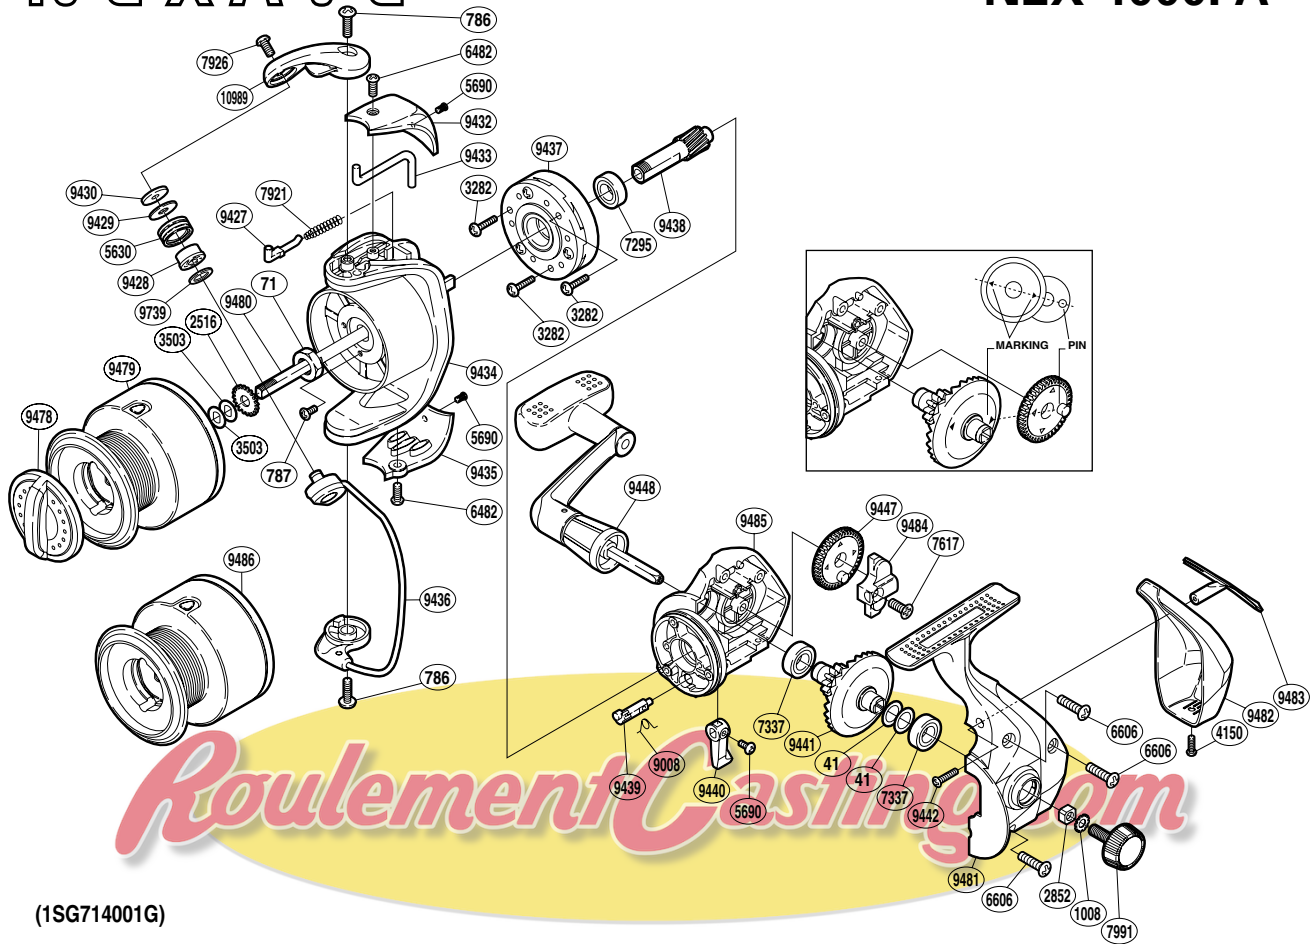

SHIMANO®

NEXAVE

NEX-4000FA

(1SG714001G)

Part No.	Description	Part No.	Description	Part No.	Description
RD 0041	Washer	RD 7921	Bail Spring	RD 9441	Drive Gear
RD 0071	Rotor Nut	RD 7926	Screw	RD 9442	Screw
RD 0786	Screw	RD 7991	Handle Screw Cap	RD 9447	Oscillating Gear
RD 0787	Screw	RD 9008	Anti-Reverse Cam Spring	RD 9448	Handle Assembly
RD 1008	Handle Lock Washer	RD 9427	Bail Spring Guide	RD 9478	Drag Knob
RD 2516	Spool Support	RD 9428	Line Roller Bushing	RD 9479	Spool Assembly
RD 2852	Handle Screw Lock	RD 9429	Line Roller Spacer	RD 9480	Main Shaft
RD 3282	Screw	RD 9430	Line Roller Washer	RD 9481	Side Cover
RD 3503	Spool Washer	RD 9432	Bail Spring Cover	RD 9482	Rear Protector B
RD 4150	Screw	RD 9433	Bail Trip Lever	RD 9483	Rear Protector A
RD 5630	Line Roller	RD 9434	Rotor	RD 9484	Oscillating Slider
RD 5690	Screw	RD 9435	Bail Hold Support Guard	RD 9485	Body
RD 6482	Screw	RD 9436	Bail Assembly	RD 9739	Bearing Spacer
RD 6606	Screw	RD 9437	Roller Clutch Assembly	RD10989	Bail Arm
RD 7295	Ball Bearing	RD 9438	Pinion Gear		
RD 7337	Ball Bearing	RD 9439	Anti-Reverse Cam		
RD 7617	Screw	RD 9440	Anti-Reverse Lever	RD 9486	Spare Spool Assembly

(180524)