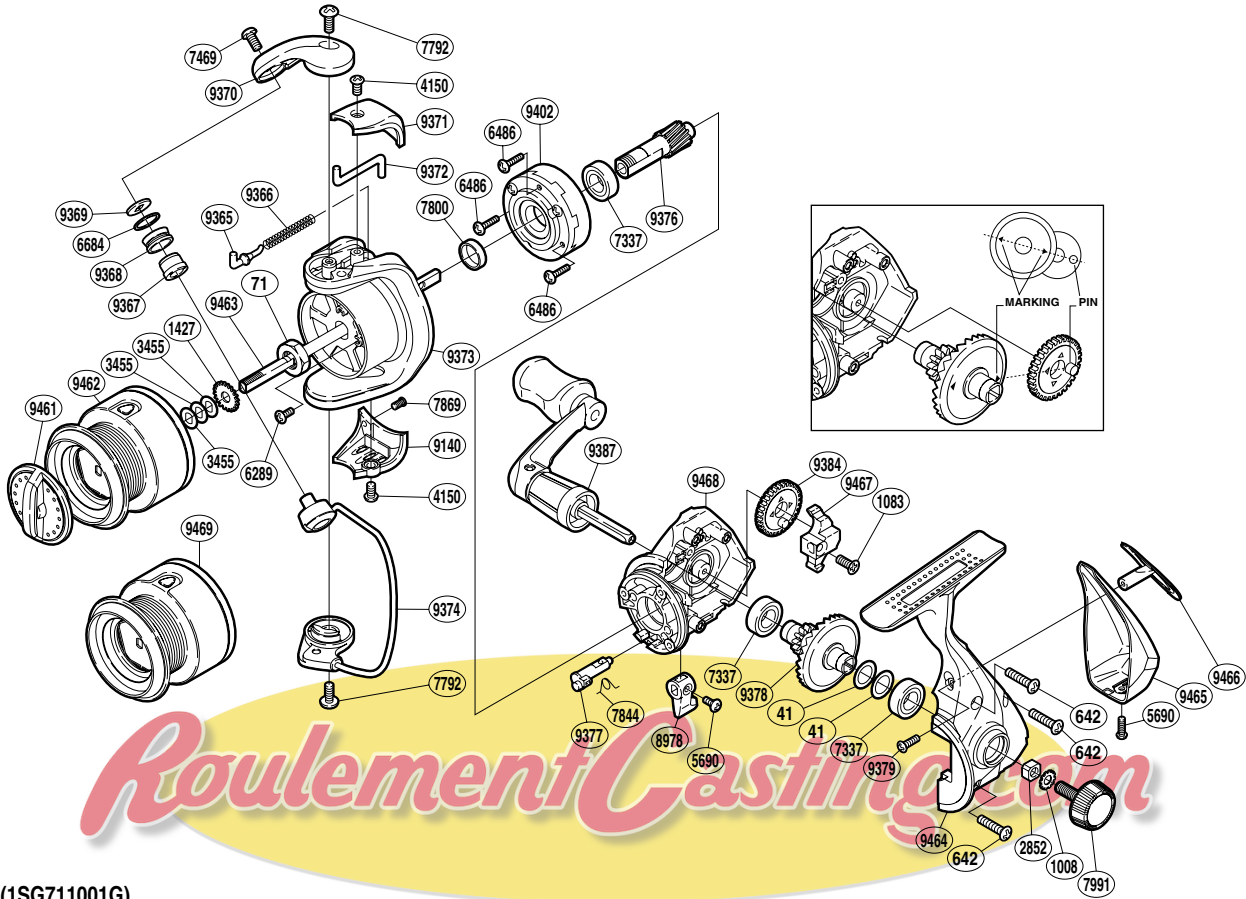

SHIMANO®

NEXAVE

NEX-1000FA

(1SG711001G)

Part No.	Description	Part No.	Description	Part No.	Description
RD 0041	Washer	RD 7844	Anti-Reverse Cam Spring	RD 9378	Drive Gear
RD 0071	Rotor Nut	RD 7869	Screw	RD 9379	Screw
RD 0642	Screw	RD 7991	Handle Screw Cap	RD 9384	Oscillating Gear
RD 1008	Handle Lock Washer	RD 8978	Anti-Reverse Lever	RD 9387	Handle Assembly
RD 1083	Screw	RD 9140	Bail Hold Support Guard	RD 9402	Roller Clutch Assembly
RD 1427	Spool Support	RD 9365	Bail Spring Guide	RD 9461	Drag Knob
RD 2852	Handle Screw Lock	RD 9366	Bail Spring	RD 9462	Spool Assembly
RD 3455	Spool Washer	RD 9367	Line Roller Bushing	RD 9463	Main Shaft
RD 4150	Screw	RD 9368	Line Roller	RD 9464	Side Cover
RD 5690	Screw	RD 9369	Line Roller Washer	RD 9465	Rear Protector B
RD 6289	Screw	RD 9370	Bail Arm	RD 9466	Rear Protector A
RD 6486	Screw	RD 9371	Bail Spring Cover	RD 9467	Oscillating Slider
RD 6684	Line Roller Spacer	RD 9372	Bail Trip Lever	RD 9468	Body
RD 7337	Ball Bearing	RD 9373	Rotor		
RD 7469	Screw	RD 9374	Bail Assembly		
RD 7792	Screw	RD 9376	Pinion Gear		
RD 7800	Rotor Ring	RD 9377	Anti-Reverse Cam	RD 9469	Spare Spool Assembly