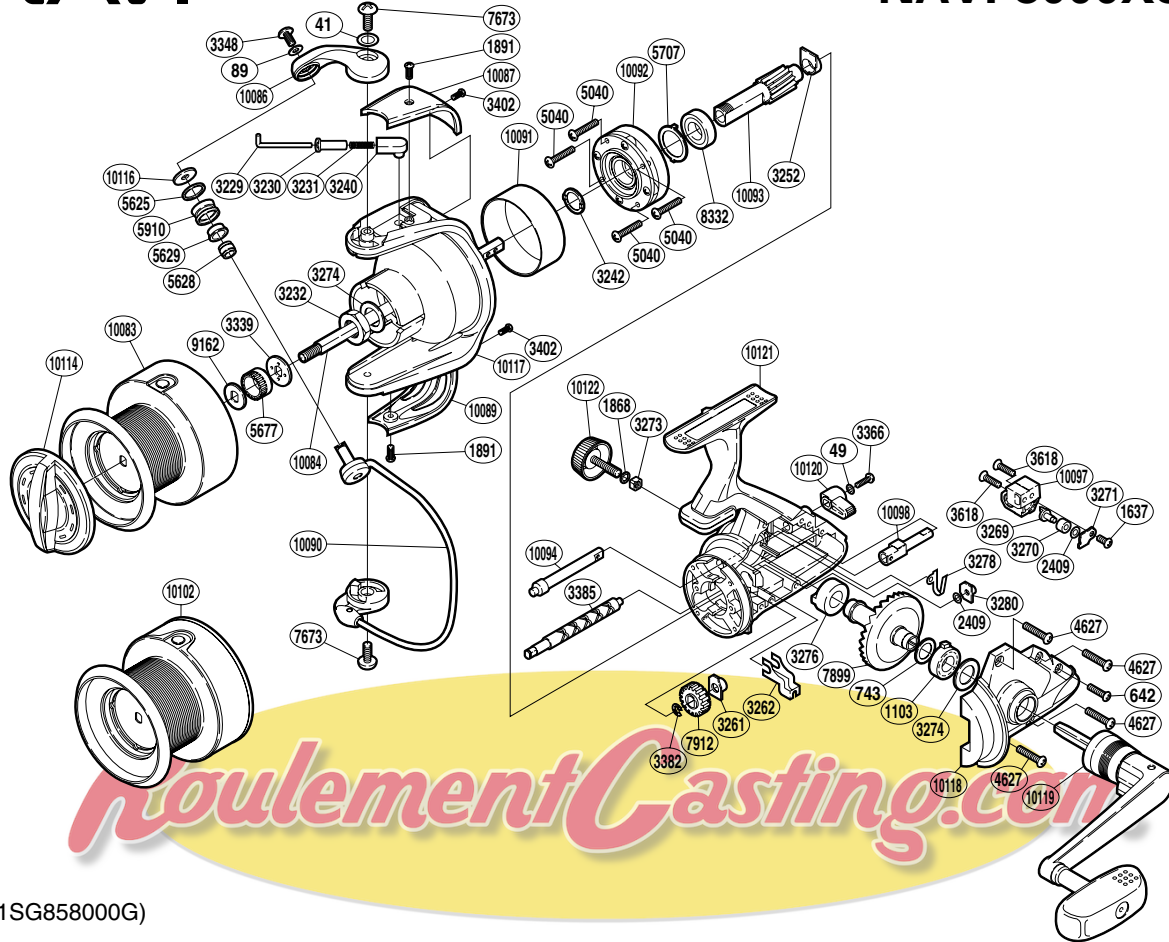

SHIMANO®

NAVI

NAVI-8000XSA

(1SG858000G)

Part No.	Description	Part No.	Description	Part No.	Description
RD 0041	Washer	RD 3274	Spacer	RD 9162	Spool washer
RD 0049	Lock Washer	RD 3276	Drive Gear Bushing	RD10083	Spool Assembly
RD 0089	Lock Washer	RD 3278	Anti-Reverse Cam Spring	RD10084	Main Shaft
RD 0642	Screw	RD 3280	Worm Bushing (rear)	RD10086	Bail Arm
RD 0743	Washer	RD 3339	Spool Support B	RD10087	Bail Spring Cover
RD 1103	Bushing	RD 3348	Screw	RD10089	Bail Hold Support Guard
RD 1637	Screw	RD 3366	Screw	RD10090	Bail Assembly
RD 1868	Handle Lock Washer	RD 3382	E Lock	RD10091	Roller Clutch Ring
RD 1891	Screw	RD 3385	Worm Shaft	RD10092	Roller Clutch Assembly
RD 2409	Spacer	RD 3402	Screw	RD10093	Pinion Gear
RD 3229	Bail Spring Guide A	RD 3618	Screw	RD10094	Anti-Reverse Cam
RD 3230	Bail Spring Bushing	RD 4627	Screw	RD10097	Oscillating Slider
RD 3231	Bail Spring	RD 5040	Screw	RD10098	Anti-Reverse Lever Shaft
RD 3232	Rotor Nut	RD 5625	Line Roller Spacer	RD10114	Drag Knob
RD 3240	Bail Spring Guide B	RD 5628	Line Roller Collar	RD10116	Line Roller Washer
RD 3242	Rotor Washer	RD 5629	Line Roller Bushing	RD10117	Rotor
RD 3252	Bushing	RD 5677	Spool Support A	RD10118	Side Cover
RD 3261	Worm Bushing (front)	RD 5707	Bearing Washer	RD10119	Handle Assembly
RD 3262	Worm Shaft Retainer	RD 5910	Line Roller	RD10120	Anti-Reverse Lever
RD 3269	Oscillating Pawl	RD 7673	Screw	RD10121	Body
RD 3270	Oscillating Slider Bushing	RD 7899	Drive Gear	RD10122	Handle Screw Cap
RD 3271	Oscillating Pawl Cover	RD 7912	Idle Gear		
RD 3273	Handle Screw Lock	RD 8332	Ball Bearing	RD10102	Spare Spool Assembly