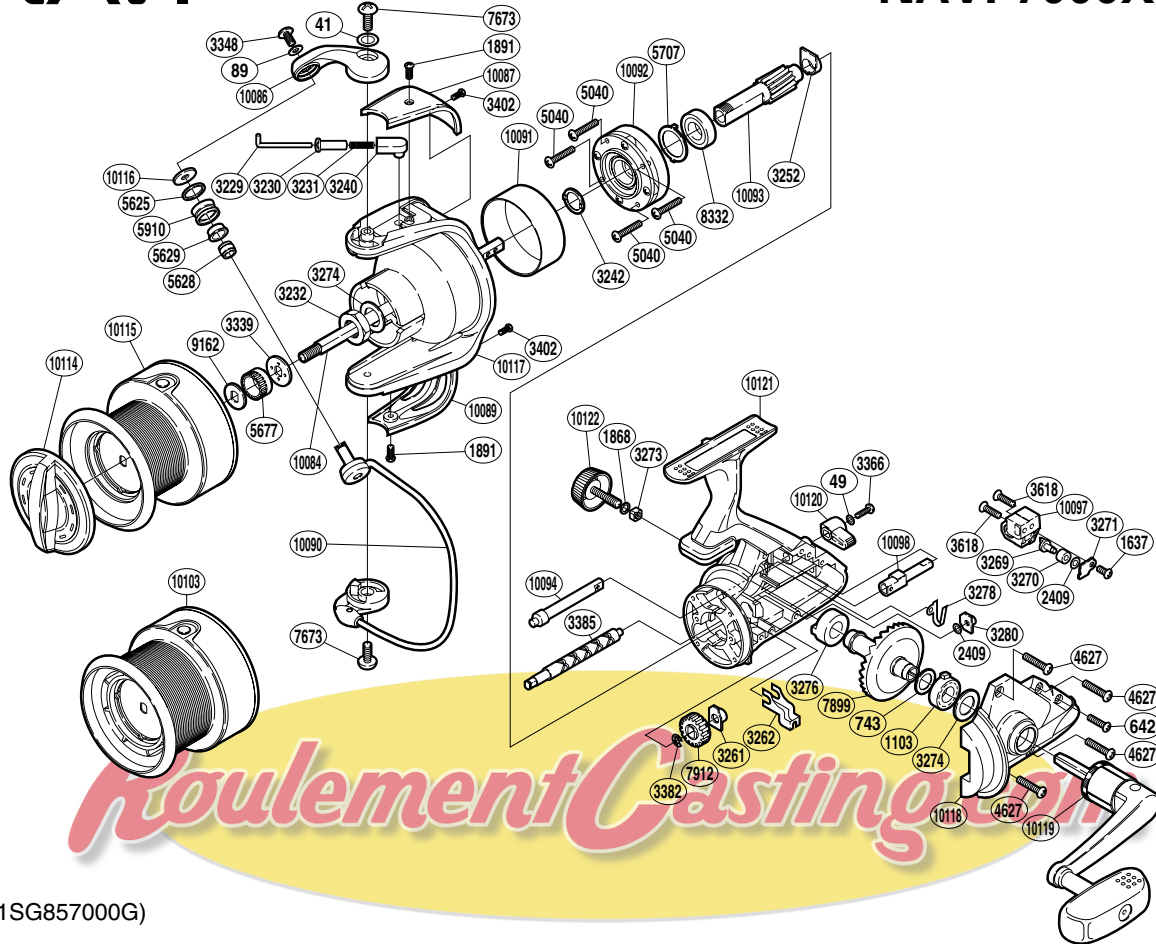

SHIMANO®

NAVI

NAVI-7000XSA

(1SG857000G)

Part No.	Description	Part No.	Description	Part No.	Description
RD 0041	Washer	RD 3274	Spacer	RD 9162	Spool washer
RD 0049	Lock Washer	RD 3276	Drive Gear Bushing	RD10084	Main Shaft
RD 0089	Lock Washer	RD 3278	Anti-Reverse Cam Spring	RD10086	Bail Arm
RD 0642	Screw	RD 3280	Worm Bushing (rear)	RD10087	Bail Spring Cover
RD 0743	Washer	RD 3339	Spool Support B	RD10089	Bail Hold Support Guard
RD 1103	Bushing	RD 3348	Screw	RD10090	Bail Assembly
RD 1637	Screw	RD 3366	Screw	RD10091	Roller Clutch Ring
RD 1868	Handle Lock Washer	RD 3382	E Lock	RD10092	Roller Clutch Assembly
RD 1891	Screw	RD 3385	Worm Shaft	RD10093	Pinion Gear
RD 2409	Spacer	RD 3402	Screw	RD10094	Anti-Reverse Cam
RD 3229	Bail Spring Guide A	RD 3618	Screw	RD10097	Oscillating Slider
RD 3230	Bail Spring Bushing	RD 4627	Screw	RD10098	Anti-Reverse Lever Shaft
RD 3231	Bail Spring	RD 5040	Screw	RD10114	Drag Knob
RD 3232	Rotor Nut	RD 5625	Line Roller Spacer	RD10115	Spool Assembly
RD 3240	Bail Spring Guide B	RD 5628	Line Roller Collar	RD10116	Line Roller Washer
RD 3242	Rotor Washer	RD 5629	Line Roller Bushing	RD10117	Rotor
RD 3252	Bushing	RD 5677	Spool Support A	RD10118	Side Cover
RD 3261	Worm Bushing (front)	RD 5707	Bearing Washer	RD10119	Handle Assembly
RD 3262	Worm Shaft Retainer	RD 5910	Line Roller	RD10120	Anti-Reverse Lever
RD 3269	Oscillating Pawl	RD 7673	Screw	RD10121	Body
RD 3270	Oscillating Slider Bushing	RD 7899	Drive Gear	RD10122	Handle Screw Cap
RD 3271	Oscillating Pawl Cover	RD 7912	Idle Gear		
RD 3273	Handle Screw Lock	RD 8332	Ball Bearing	RD10103	Spare Spool Assembly