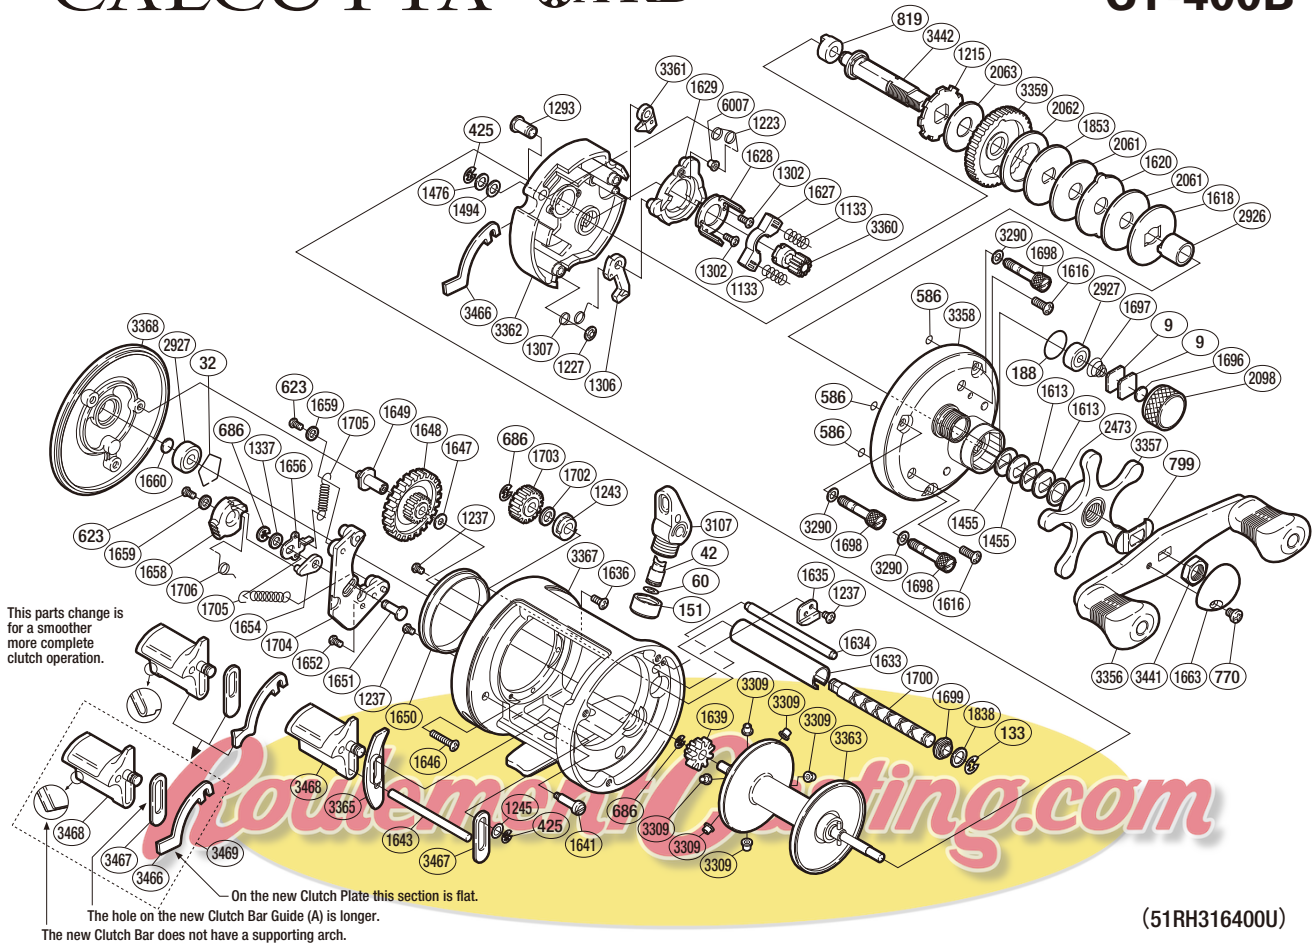

## CT-400B

(51RH316400U)

Part No.	Description	Part No.	Description	Part No.	Description
BNT0009	Cast Control Spacer	BNT1620	Eared Washer	BNT1705	Click Spring
BNT0032	Bearing Retainer	BNT1627	Yoke	BNT1706	Click Switch Spring
BNT0042	Line Guide Pawl	BNT1628	Clutch Cam Retainer	BNT1838	Washer
BNT0060	Spacer	BNT1629	Clutch Cam	BNT1853	Key Washer
BNT0133	E Lock	BNT1633	Level Wind Guard	BNT2061	Drag Washer
BNT0151	Pawl Cap	BNT1634	Level Wind Guide	BNT2062	Drag Washer
BNT0188	O Ring	BNT1635	Worm Bushing A Retainer	BNT2063	Drag Washer
BNT0425	E Lock	BNT1636	Screw	BNT2098	Cast Control Cap
BNT0586	O Ring	BNT1639	Idle Gear A / Click Gear	BNT2473	Star Drag Spacer
BNT0623	Screw	BNT1641	Side Plate Bolt	BNT2926	Roller Clutch Inner Tube
BNT0686	E Lock	BNT1643	Clutch Bar Support	BNT2927	Ball Bearing
BNT0770	Screw	BNT1646	Screw	BNT3107	Line Guide
BNT0799	Friction Washer	BNT1647	Washer	BNT3290	Washer
BNT0819	Drive Shaft Bushing	BNT1648	Idle Gear B	BNT3309	Brake Collar
BNT1133	Yoke Spring	BNT1649	Idle Gear Shaft	BNT3356	Handle Assembly
BNT1215	Anti-Reverse Ratchet	BNT1650	Brake Ring	BNT3357	Star Drag
BNT1223	Retractor Spring	BNT1651	Click Shaft	BNT3358	Right Side Plate
BNT1227	Push Nut (SPN-2)	BNT1652	Screw	BNT3359	Drive Gear
BNT1237	Screw	BNT1654	Click Link	BNT3360	Pinion Gear
BNT1243	Worm Bushing B	BNT1656	Click Pawl	BNT3361	Anti-Reverse Pawl
BNT1245	Spacer	BNT1658	Click Switch	BNT3362	Set Plate
BNT1293	Retractor Spring Pin	BNT1659	Lock Washer	BNT3363	Spool Assembly
BNT1302	Screw	BNT1660	Spacer B	BNT3365	Clutch Bar Guide B
BNT1306	Clutch Pawl	BNT1663	Handle Nut Plate	BNT3367	One-Piece Frame
BNT1307	Clutch Pawl Spring	BNT1696	Cast Control Spacer B	BNT3368	Left Side Plate
BNT1337	Spacer	BNT1697	Spool Tension Spring	BNT3441	Handle Nut
BNT1455	Drag Spring Washer H	BNT1698	Side Plate Bolt	BNT3442	Drive Shaft
BNT1476	Spacer	BNT1699	Worm Bushing A	BNT3466	Clutch Plate
BNT1494	Washer	BNT1700	Worm Shaft	BNT3467	Clutch Bar Guide A
BNT1613	Drag Spring Washer L	BNT1702	Washer	BNT3468	Quick-Fire II Clutch Bar
BNT1616	Screw	BNT1703	Idle Gear C	BNT3469	Clutch Bar Set
BNT1618	Key Washer	BNT1704	Click Plate	BNT6007	Retractor Spring Collar