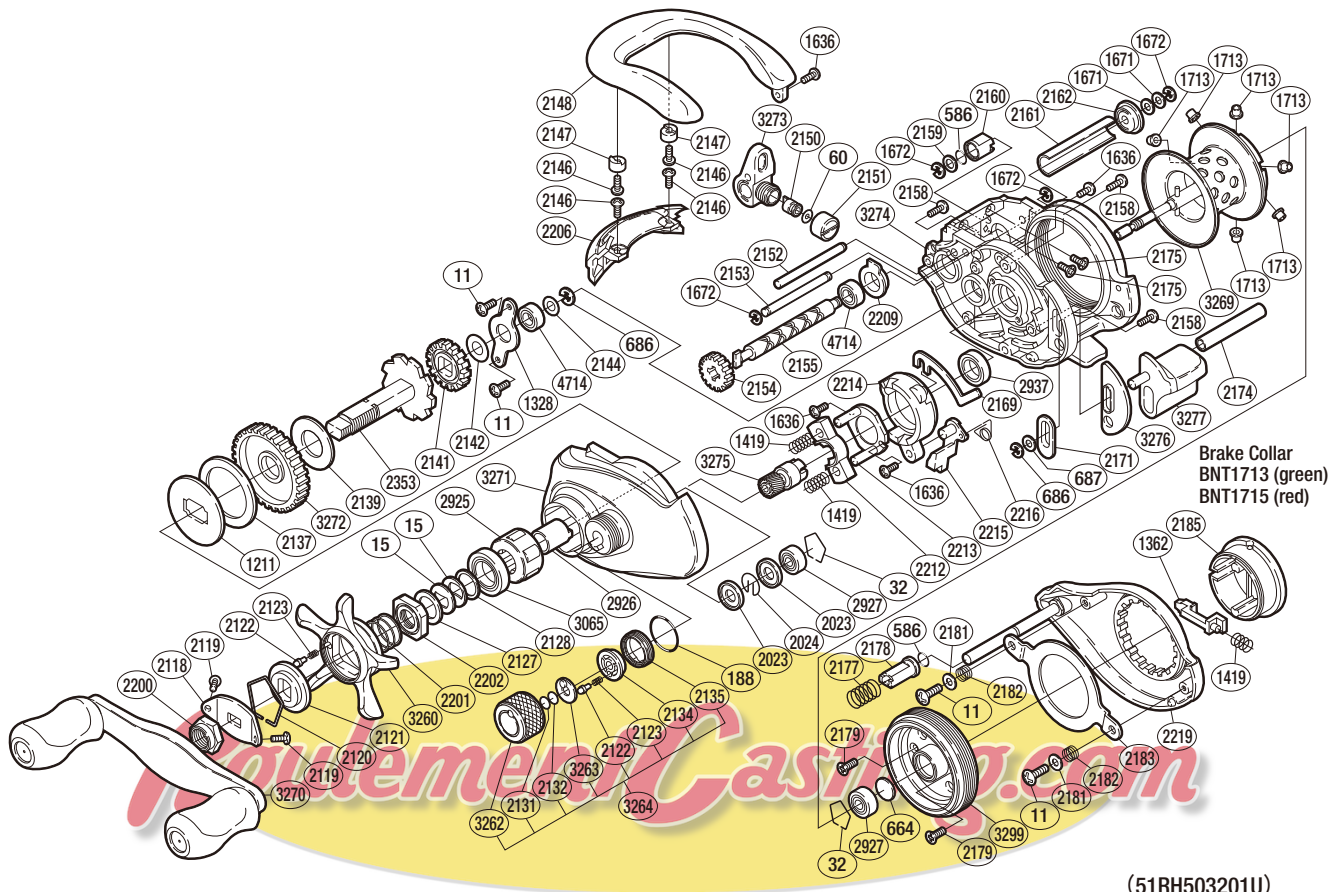

## CL-201A

(51RH503201U)

Part No.	Description	Part No.	Description	Part No.	Description
BNT0011	Screw	BNT2139	Drag Washer A	BNT2207	Thumb Rest
BNT0015	Drag Spring Washer	BNT2141	Idle Gear A	BNT2209	Worm Bushing A
BNT0032	Bearing Retainer	BNT2142	Idle Gear A Spacer	BNT2212	Yoke
BNT0060	Spacer	BNT2144	Washer	BNT2213	Clutch Cam Retainer
BNT0188	O Ring	BNT2146	Screw	BNT2214	Clutch Cam
BNT0586	O Ring	BNT2147	Line Guard Screw Cover	BNT2215	Clutch Pawl
BNT0664	Spacer B	BNT2150	Line Guide Pawl	BNT2216	Clutch Pawl Spring
BNT0686	E Lock	BNT2151	Pawl Cap	BNT2219	Right Side Plate
BNT0687	Spacer	BNT2152	Level Wind Guide	BNT2353	Drive Shaft
BNT1211	Key Washer	BNT2153	Line Guard C	BNT2925	Roller Clutch Bearing
BNT1328	Drive Shaft Retainer	BNT2154	Idle Gear C	BNT2926	Roller Clutch Inner Tube
BNT1362	Turnkey Pawl	BNT2155	Worm Shaft	BNT2927	Ball Bearing
BNT1419	Yoke Spring	BNT2158	Screw	BNT2937	Ball Bearing
BNT1636	Screw	BNT2159	Washer	BNT3065	Star Drag Bearing
BNT1671	Washer	BNT2160	Damper B	BNT3260	Star Drag
BNT1672	E Lock	BNT2161	Level Wind Guard	BNT3262	Cast Control Cap
BNT1713	Brake Collar (green)	BNT2162	Worm Bushing B	BNT3263	Cast Control Click Plate
BNT2023	Spool Shaft Clip Holder	BNT2169	Clutch Plate	BNT3264	Cast Control Cap Assembly
BNT2024	Spool Shaft Clip	BNT2171	Clutch Bar Guide A	BNT3269	Spool Assembly
BNT2118	Handle Nut Plate	BNT2174	Clutch Bar Support	BNT3270	Handle Assembly
BNT2119	Screw	BNT2175	Screw	BNT3271	Left Side Plate
BNT2120	Click Plate Retainer	BNT2177	Damper Spring	BNT3272	Drive Gear
BNT2121	Star Drag Click Plate	BNT2178	Damper A	BNT3273	Line Guide
BNT2122	Click Pin	BNT2179	Screw	BNT3274	One-Piece Frame
BNT2123	Click Spring	BNT2181	Washer	BNT3275	Pinion Gear
BNT2127	Star Drag Spacer	BNT2182	Brake Case Ring Spring	BNT3276	Clutch Bar Guide B
BNT2128	Bearing Washer	BNT2183	Brake Case Ring	BNT3277	Quick-Fire II Clutch Bar
BNT2131	Spool Tension Spacer B	BNT2185	Turnkey Dial	BNT3299	Brake Case
BNT2132	Spool Tension Spacer A	BNT2200	Handle Nut	BNT4714	Ball Bearing
BNT2134	Click Pin Holder	BNT2201	Star Drag Spring		
BNT2135	Cast Control Click Holder	BNT2202	Star Drag Nut		
BNT2137	Drag Washer C	BNT2206	Level Wind Protector	BNT1715	Brake Collar (red)