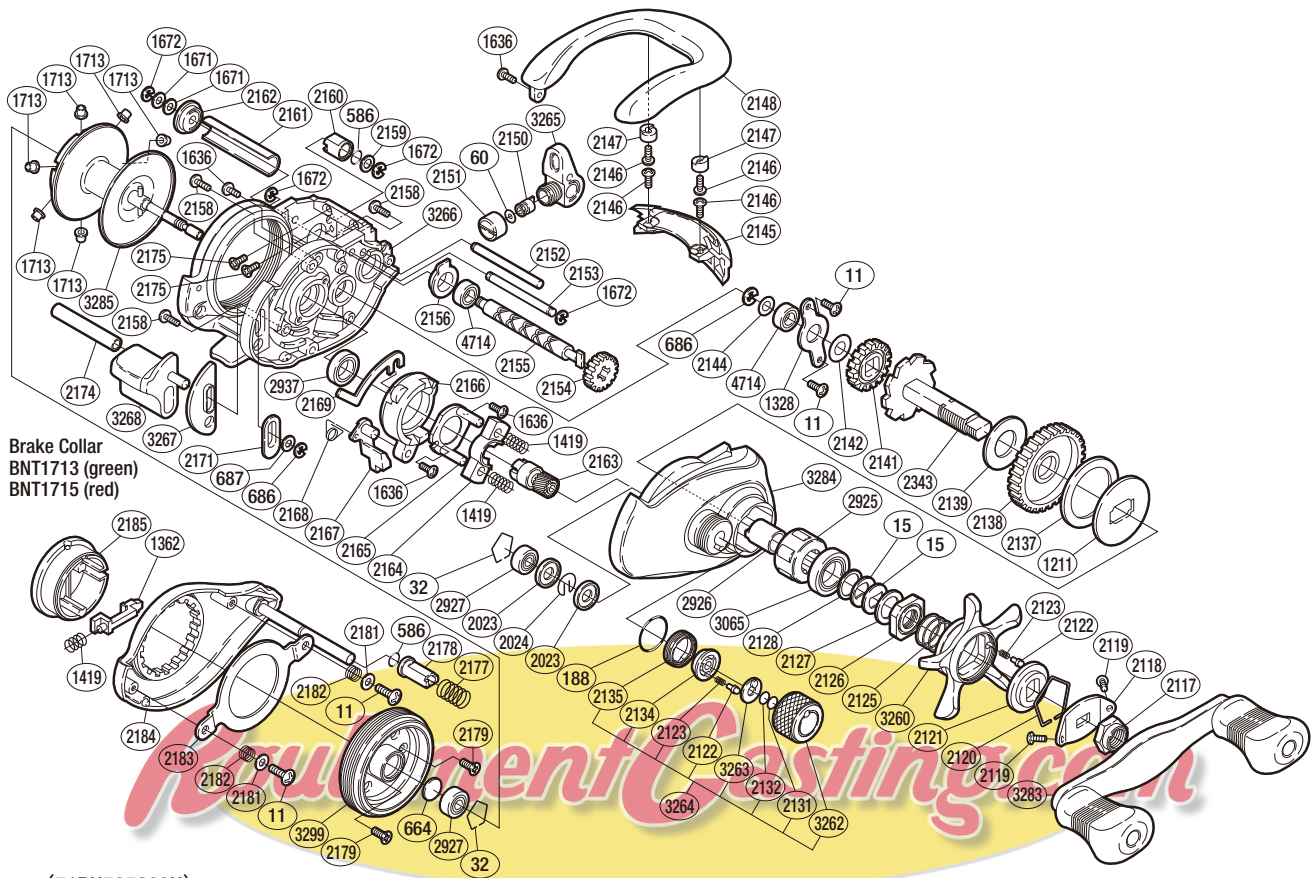

## CL-200ASV

Brake Collar  
BNT1713 (green)  
BNT1715 (red)

(51RH505200U)

Part No.	Description	Part No.	Description	Part No.	Description
BNT0011	Screw	BNT2134	Click Pin Holder	BNT2174	Clutch Bar Support
BNT0015	Drag Spring Washer	BNT2135	Cast Control Click Holder	BNT2175	Screw
BNT0032	Bearing Retainer	BNT2137	Drag Washer C	BNT2177	Damper Spring
BNT0060	Spacer	BNT2138	Drive Gear	BNT2178	Damper A
BNT0188	O Ring	BNT2139	Drag Washer A	BNT2179	Screw
BNT0586	O Ring	BNT2141	Idle Gear A	BNT2181	Washer
BNT0664	Spacer B	BNT2142	Idle Gear A Spacer	BNT2182	Brake Case Ring Spring
BNT0686	E Lock	BNT2144	Washer	BNT2183	Brake Case Ring
BNT0687	Spacer	BNT2145	Level Wind Protector	BNT2184	Left Side Plate
BNT1211	Key Washer	BNT2146	Screw	BNT2185	Turnkey Dial
BNT1328	Drive Shaft Retainer	BNT2147	Line Guard Screw Cover	BNT2343	Drive Shaft
BNT1362	Turnkey Pawl	BNT2148	Thumb Rest	BNT2925	Roller Clutch Bearing
BNT1419	Yoke Spring	BNT2150	Line Guide Pawl	BNT2926	Roller Clutch Inner Tube
BNT1636	Screw	BNT2151	Pawl Cap	BNT2927	Ball Bearing
BNT1671	Washer	BNT2152	Level Wind Guide	BNT2937	Ball Bearing
BNT1672	E Lock	BNT2153	Line Guard C	BNT3065	Star Drag Bearing
BNT1713	Brake Collar (green)	BNT2154	Idle Gear C	BNT3260	Star Drag
BNT2023	Spool Shaft Clip Holder	BNT2155	Worm Shaft	BNT3262	Cast Control Cap
BNT2024	Spool Shaft Clip	BNT2156	Worm Bushing A	BNT3263	Cast Control Click Plate
BNT2117	Handle Nut	BNT2158	Screw	BNT3264	Cast Control Cap Assembly
BNT2118	Handle Nut Plate	BNT2159	Washer	BNT3265	Line Guide
BNT2119	Screw	BNT2160	Damper B	BNT3266	One-Piece Frame
BNT2120	Click Plate Retainer	BNT2161	Level Wind Guard	BNT3267	Clutch Bar Guide B
BNT2121	Star Drag Click Plate	BNT2162	Worm Bushing B	BNT3268	Quick-Fire II Clutch Bar
BNT2122	Click Pin	BNT2163	Pinion Gear	BNT3283	Handle Assembly
BNT2123	Click Spring	BNT2164	Yoke	BNT3284	Right Side Plate
BNT2125	Star Drag Spring	BNT2165	Clutch Cam Retainer	BNT3285	Spool Assembly
BNT2126	Star Drag Nut	BNT2166	Clutch Cam	BNT3299	Brake Case
BNT2127	Star Drag Spacer	BNT2167	Clutch Pawl	BNT4714	Ball Bearing
BNT2128	Bearing Washer	BNT2168	Clutch Pawl Spring		
BNT2131	Spool Tension Spacer B	BNT2169	Clutch Plate		
BNT2132	Spool Tension Spacer A	BNT2171	Clutch Bar Guide A	BNT1715	Brake Collar (red)