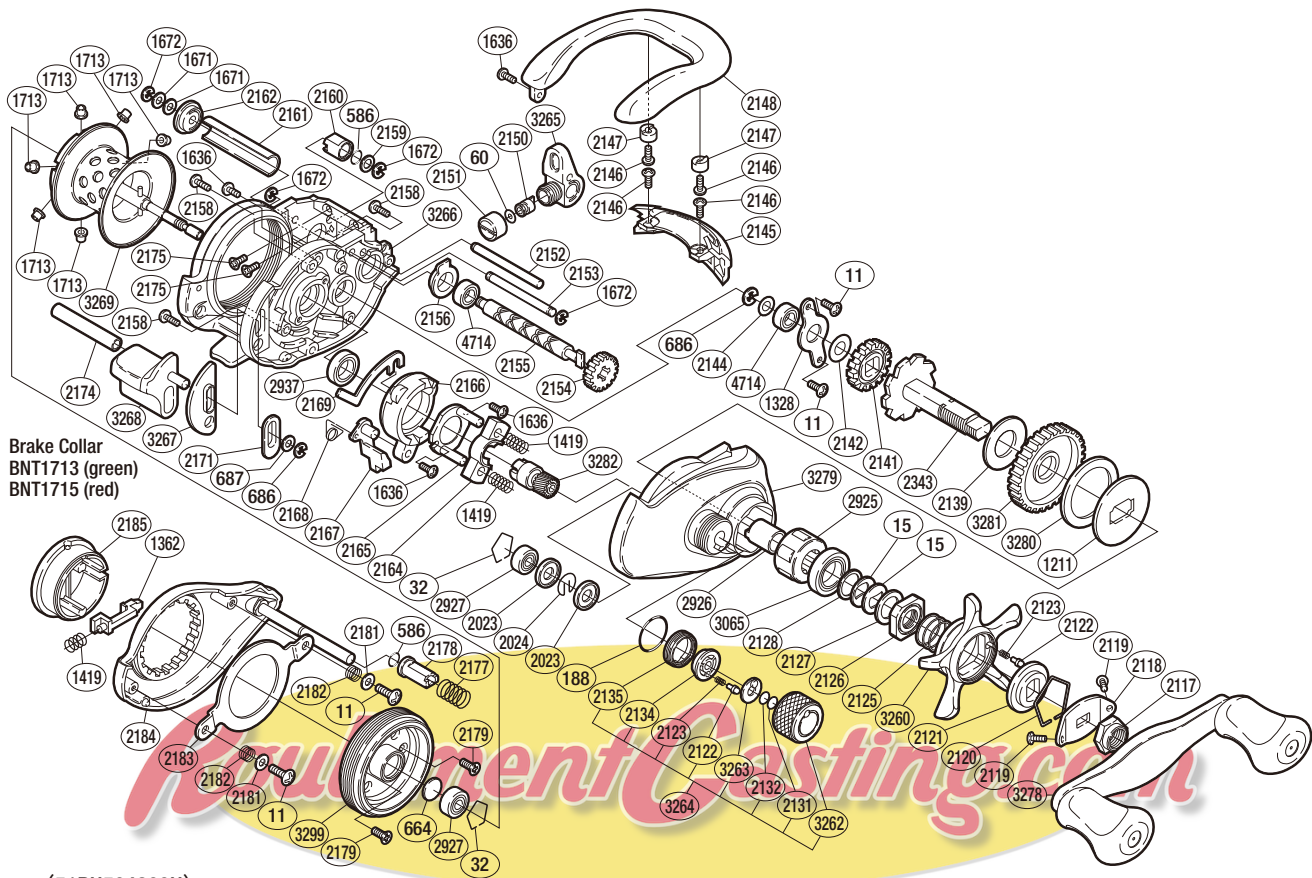

## CL-200APV

(51RH504200U)

Part No.	Description	Part No.	Description	Part No.	Description
BNT0011	Screw	BNT2134	Click Pin Holder	BNT2178	Damper A
BNT0015	Drag Spring Washer	BNT2135	Cast Control Click Holder	BNT2179	Screw
BNT0032	Bearing Retainer	BNT2139	Drag Washer A	BNT2181	Washer
BNT0060	Spacer	BNT2141	Idle Gear A	BNT2182	Brake Case Ring Spring
BNT0188	O Ring	BNT2142	Idle Gear A Spacer	BNT2183	Brake Case Ring
BNT0586	O Ring	BNT2144	Washer	BNT2184	Left Side Plate
BNT0664	Spacer B	BNT2145	Level Wind Protector	BNT2185	Turnkey Dial
BNT0686	E Lock	BNT2146	Screw	BNT2343	Drive Shaft
BNT0687	Spacer	BNT2147	Line Guard Screw Cover	BNT2925	Roller Clutch Bearing
BNT1211	Key Washer	BNT2148	Thumb Rest	BNT2926	Roller Clutch Inner Tube
BNT1328	Drive Shaft Retainer	BNT2150	Line Guide Pawl	BNT2927	Ball Bearing
BNT1362	Turnkey Pawl	BNT2151	Pawl Cap	BNT2937	Ball Bearing
BNT1419	Yoke Spring	BNT2152	Level Wind Guide	BNT3065	Star Drag Bearing
BNT1636	Screw	BNT2153	Line Guard C	BNT3260	Star Drag
BNT1671	Washer	BNT2154	Idle Gear C	BNT3262	Cast Control Cap
BNT1672	E Lock	BNT2155	Worm Shaft	BNT3263	Cast Control Click Plate
BNT1713	Brake Collar (green)	BNT2156	Worm Bushing A	BNT3264	Cast Control Cap Assembly
BNT2023	Spool Shaft Clip Holder	BNT2158	Screw	BNT3265	Line Guide
BNT2024	Spool Shaft Clip	BNT2159	Washer	BNT3266	One-Piece Frame
BNT2117	Handle Nut	BNT2160	Damper B	BNT3267	Clutch Bar Guide B
BNT2118	Handle Nut Plate	BNT2161	Level Wind Guard	BNT3268	Quick-Fire II Clutch Bar
BNT2119	Screw	BNT2162	Worm Bushing B	BNT3269	Spool Assembly
BNT2120	Click Plate Retainer	BNT2164	Yoke	BNT3278	Handle Assembly
BNT2121	Star Drag Click Plate	BNT2165	Clutch Cam Retainer	BNT3279	Right Side Plate
BNT2122	Click Pin	BNT2166	Clutch Cam	BNT3280	Drag Washer C
BNT2123	Click Spring	BNT2167	Clutch Pawl	BNT3281	Drive Gear
BNT2125	Star Drag Spring	BNT2168	Clutch Pawl Spring	BNT3282	Pinion Gear
BNT2126	Star Drag Nut	BNT2169	Clutch Plate	BNT3299	Brake Case
BNT2127	Star Drag Spacer	BNT2171	Clutch Bar Guide A	BNT4714	Ball Bearing
BNT2128	Bearing Washer	BNT2174	Clutch Bar Support		
BNT2131	Spool Tension Spacer B	BNT2175	Screw		
BNT2132	Spool Tension Spacer A	BNT2177	Damper Spring	BNT1715	Brake Collar (red)