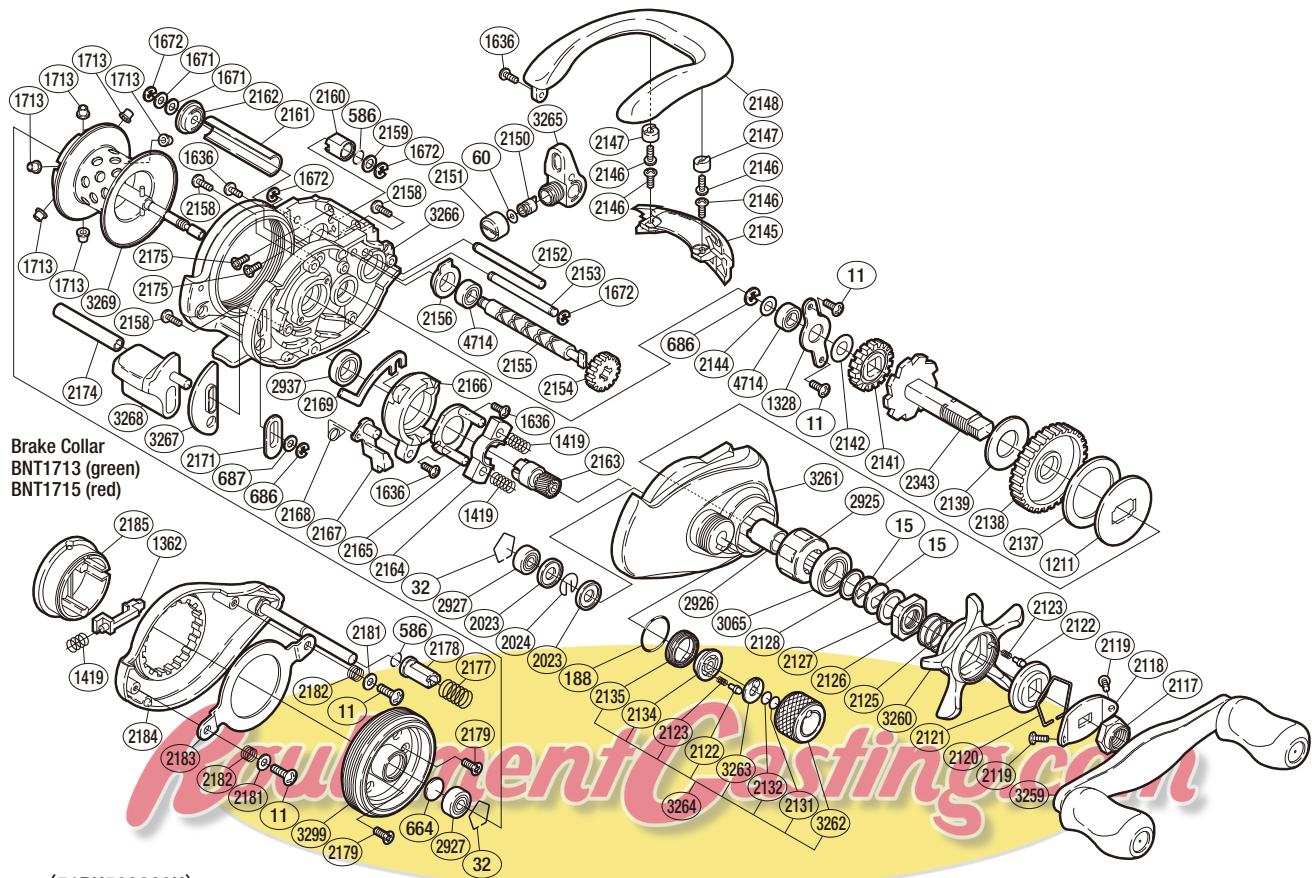

SHIMANO®

CALAIS A-RB

CL-200A

Brake Collar
BNT1713 (green)
BNT1715 (red)

(51RH503200U)

Part No.	Description	Part No.	Description	Part No.	Description
BNT0011	Screw	BNT2134	Click Pin Holder	BNT2174	Clutch Bar Support
BNT0015	Drag Spring Washer	BNT2135	Cast Control Click Holder	BNT2175	Screw
BNT0032	Bearing Retainer	BNT2137	Drag Washer C	BNT2177	Damper Spring
BNT0060	Spacer	BNT2138	Drive Gear	BNT2178	Damper A
BNT0188	O Ring	BNT2139	Drag Washer A	BNT2179	Screw
BNT0586	O Ring	BNT2141	Idle Gear A	BNT2181	Washer
BNT0664	Spacer B	BNT2142	Idle Gear A Spacer	BNT2182	Brake Case Ring Spring
BNT0686	E Lock	BNT2144	Washer	BNT2183	Brake Case Ring
BNT0687	Spacer	BNT2145	Level Wind Protector	BNT2184	Left Side Plate
BNT1211	Key Washer	BNT2146	Screw	BNT2185	Turnkey Dial
BNT1328	Drive Shaft Retainer	BNT2147	Line Guard Screw Cover	BNT2343	Drive Shaft
BNT1362	Turnkey Pawl	BNT2148	Thumb Rest	BNT2925	Roller Clutch Bearing
BNT1419	Yoke Spring	BNT2150	Line Guide Pawl	BNT2926	Roller Clutch Inner Tube
BNT1636	Screw	BNT2151	Pawl Cap	BNT2927	Ball Bearing
BNT1671	Washer	BNT2152	Level Wind Guide	BNT2937	Ball Bearing
BNT1672	E Lock	BNT2153	Line Guard C	BNT3065	Star Drag Bearing
BNT1713	Brake Collar (green)	BNT2154	Idle Gear C	BNT3259	Handle Assembly
BNT2023	Spool Shaft Clip Holder	BNT2155	Worm Shaft	BNT3260	Star Drag
BNT2024	Spool Shaft Clip	BNT2156	Worm Bushing A	BNT3261	Right Side Plate
BNT2117	Handle Nut	BNT2158	Screw	BNT3262	Cast Control Cap
BNT2118	Handle Nut Plate	BNT2159	Washer	BNT3263	Cast Control Click Plate
BNT2119	Screw	BNT2160	Damper B	BNT3264	Cast Control Cap Assembly
BNT2120	Click Plate Retainer	BNT2161	Level Wind Guard	BNT3265	Line Guide
BNT2121	Star Drag Click Plate	BNT2162	Worm Bushing B	BNT3266	One-Piece Frame
BNT2122	Click Pin	BNT2163	Pinion Gear	BNT3267	Clutch Bar Guide B
BNT2123	Click Spring	BNT2164	Yoke	BNT3268	Quick-Fire II Clutch Bar
BNT2125	Star Drag Spring	BNT2165	Clutch Cam Retainer	BNT3269	Spool Assembly
BNT2126	Star Drag Nut	BNT2166	Clutch Cam	BNT3299	Brake Case
BNT2127	Star Drag Spacer	BNT2167	Clutch Pawl	BNT4714	Ball Bearing
BNT2128	Bearing Washer	BNT2168	Clutch Pawl Spring		
BNT2131	Spool Tension Spacer B	BNT2169	Clutch Plate		
BNT2132	Spool Tension Spacer A	BNT2171	Clutch Bar Guide A	BNT1715	Brake Collar (red)