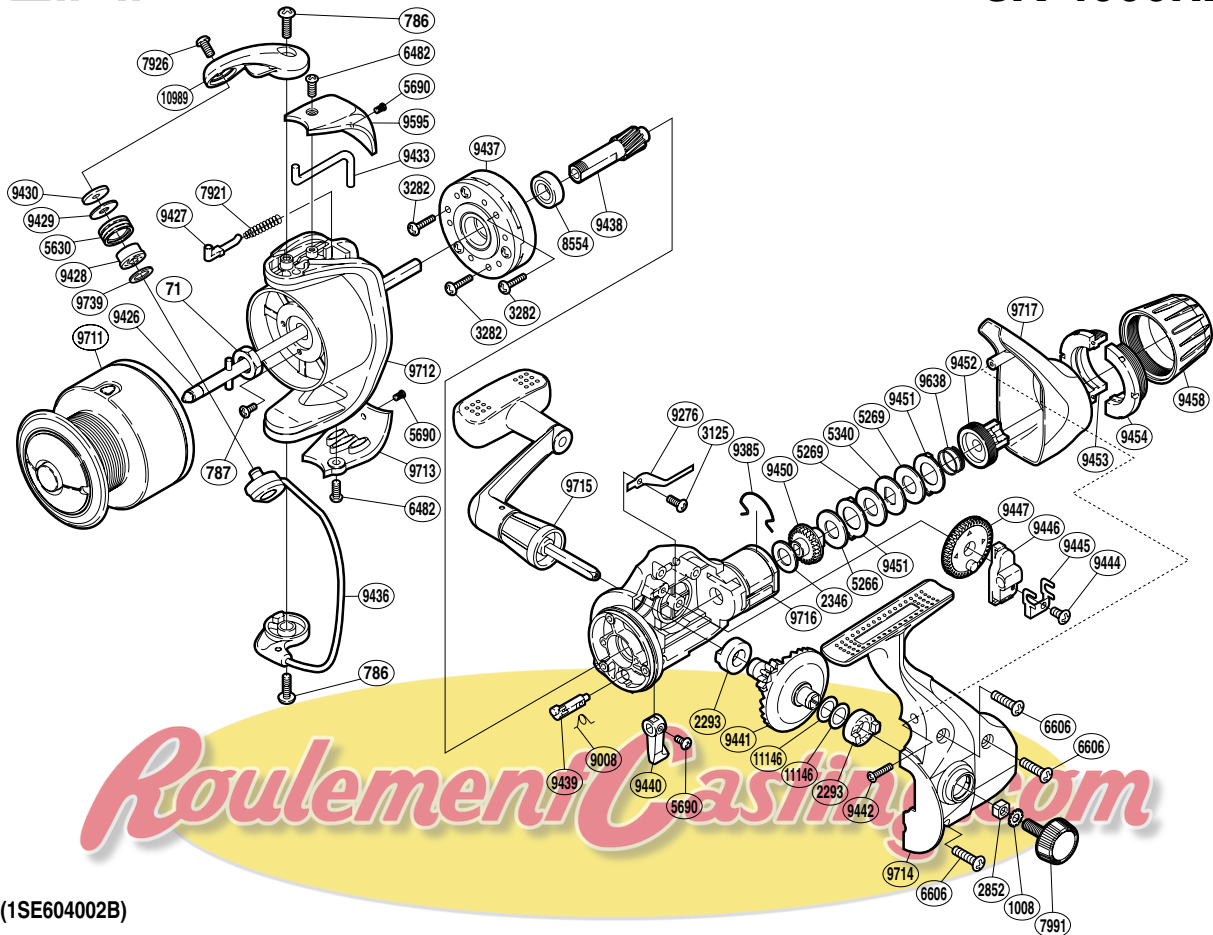

SHIMANO

CX-4000RB

(1SE604002B)

Part No.	Description	Part No.	Description	Part No.	Description
RD 0071	Rotor Nut	RD 9008	Anti-Reverse Cam Spring	RD 9450	Drag Shaft
RD 0786	Screw	RD 9276	Drag Click	RD 9451	Eared Washer
RD 0787	Screw	RD 9385	Hold Click Spring	RD 9452	Pressure Screw
RD 1008	Handle Lock Washer	RD 9426	Main Shaft	RD 9453	Drag Programmer B1
RD 2293	Drive Gear Bushing	RD 9427	Bail Spring Guide	RD 9454	Drag Programmer B2
RD 2346	Drag Washer C (cloth)	RD 9428	Line Roller Bushing	RD 9458	Drag Programmer A
RD 2852	Handle Screw Lock	RD 9429	Line Roller Spacer	RD 9595	Bail Spring Cover
RD 3125	Screw	RD 9430	Line Roller Washer	RD 9638	Drag Coil Spring
RD 3282	Screw	RD 9433	Bail Trip Lever	RD 9711	Spool Assembly
RD 5266	Drag Washer H (cloth)	RD 9436	Bail Assembly	RD 9712	Rotor
RD 5269	Drag Washer H (blue)	RD 9437	Roller Clutch Assembly	RD 9713	Bail Hold Support Guard
RD 5340	Key Washer A	RD 9438	Pinion Gear	RD 9714	Side Cover
RD 5630	Line Roller	RD 9439	Anti-Reverse Cam	RD 9715	Handle Assembly
RD 5690	Screw	RD 9440	Anti-Reverse Lever	RD 9716	Body
RD 6482	Screw	RD 9441	Drive Gear	RD 9717	Rear Protector
RD 6606	Screw	RD 9442	Screw	RD 9739	Bearing Spacer
RD 7921	Bail Spring	RD 9444	Screw	RD10989	Bail Arm
RD 7926	Screw	RD 9445	Oscillating Slider Retainer	RD11146	Washer
RD 7991	Handle Screw Cap	RD 9446	Oscillating Slider		
RD 8554	Ball Bearing	RD 9447	Oscillating Gear		