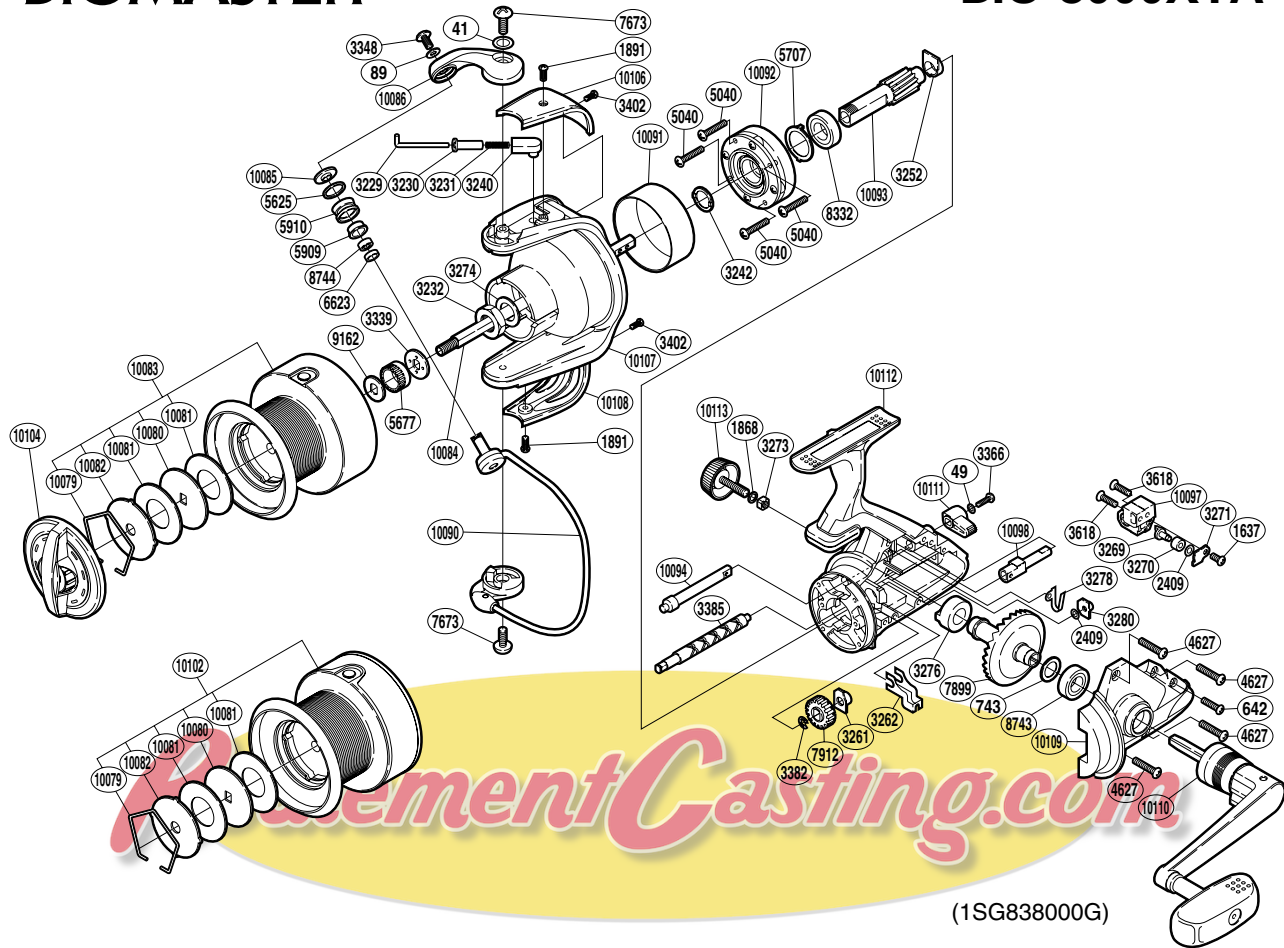

SHIMANO®

BIOMASTER A-RB

BIO-8000XTA

(1SG83800G)

Part No.	Description	Part No.	Description	Part No.	Description
RD 0041	Washer	RD 3280	Worm Bushing (rear)	RD10081	Drag Washer
RD 0049	Lock Washer	RD 3339	Spool Support B	RD10082	Eared Washer
RD 0089	Lock Washer	RD 3348	Screw	RD10083	Spool Assembly
RD 0642	Screw	RD 3366	Screw	RD10084	Main Shaft
RD 0743	Washer	RD 3382	E Lock	RD10085	Line Roller Washer
RD 1637	Screw	RD 3385	Worm Shaft	RD10086	Bail Arm
RD 1868	Handle Lock Washer	RD 3402	Screw	RD10090	Bail Assembly
RD 1891	Screw	RD 3618	Screw	RD10091	Roller Clutch Ring
RD 2409	Spacer	RD 4627	Screw	RD10092	Roller Clutch Assembly
RD 3229	Bail Spring Guide A	RD 5040	Screw	RD10093	Pinion Gear
RD 3230	Bail Spring Bushing	RD 5625	Line Roller Spacer	RD10094	Anti-Reverse Cam
RD 3231	Bail Spring	RD 5677	Spool Support A	RD10097	Oscillating Slider
RD 3232	Rotor Nut	RD 5707	Bearing Washer	RD10098	Anti-Reverse Lever Shaft
RD 3240	Bail Spring Guide B	RD 5909	Line Roller Bushing	RD10104	Drag Knob
RD 3242	Rotor Washer	RD 5910	Line Roller	RD10106	Bail Spring Cover
RD 3252	Bushing	RD 6623	Bearing Spacer	RD10107	Rotor
RD 3261	Worm Bushing (front)	RD 7673	Screw	RD10108	Bail Hold Support Guard
RD 3262	Worm Shaft Retainer	RD 7899	Drive Gear	RD10109	Side Cover
RD 3269	Oscillating Pawl	RD 7912	Idle Gear	RD10110	Handle Assembly
RD 3270	Oscillating Slider Bushing	RD 8332	Ball Bearing	RD10111	Anti-Reverse Lever
RD 3271	Oscillating Pawl Cover	RD 8743	Ball Bearing	RD10112	Body
RD 3273	Handle Screw Lock	RD 8744	Ball Bearing	RD10113	Handle Screw Cap
RD 3274	Spacer	RD 9162	Spool washer		
RD 3276	Drive Gear Bushing	RD10079	Drag Washers Retainer		
RD 3278	Anti-Reverse Cam Spring	RD10080	Key Washer	RD10102	Spare Spool Assembly