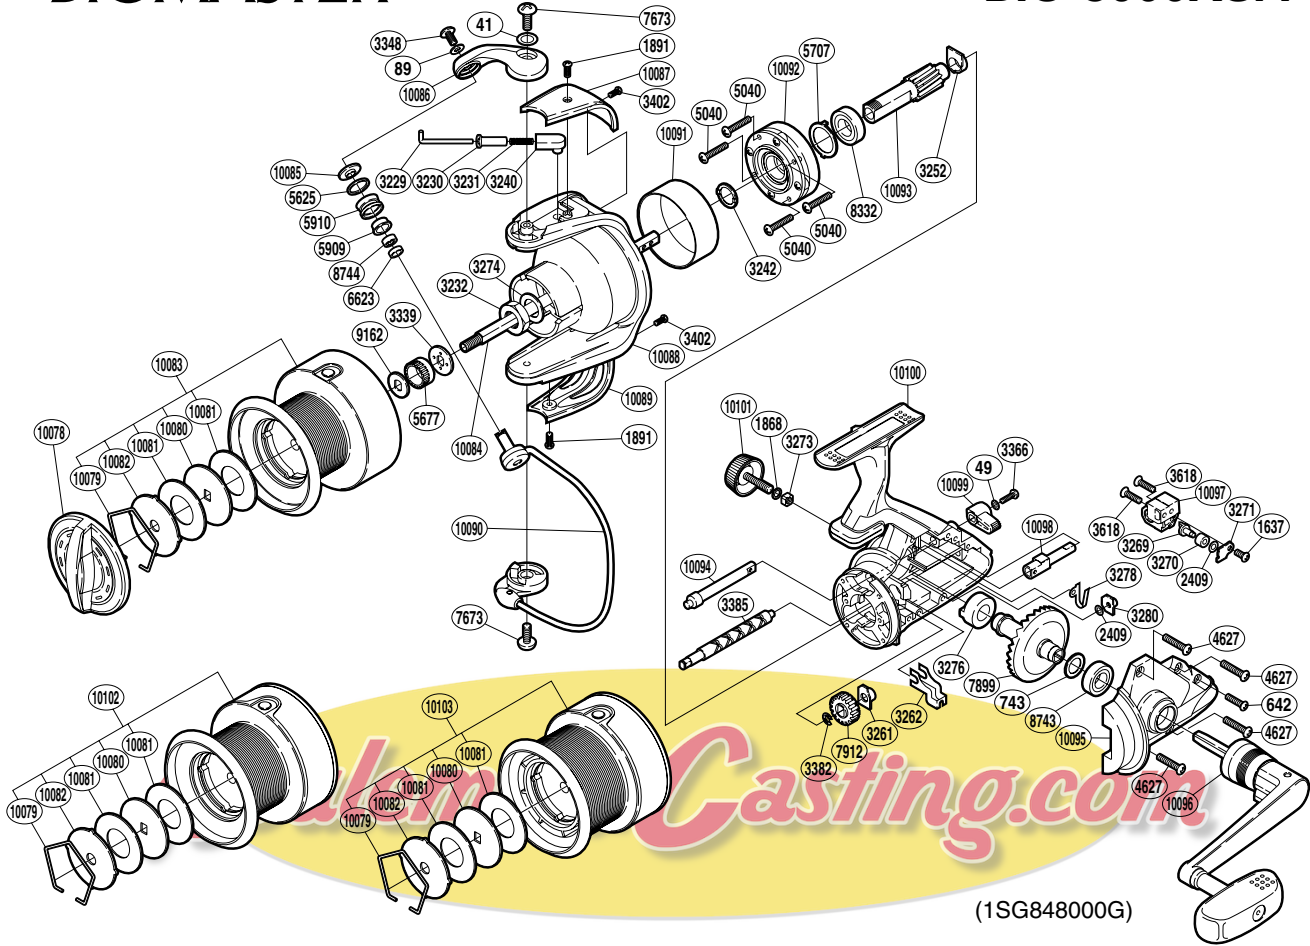

SHIMANO®

BIOMASTER A-RB

BIO-8000XSA

(1SG84800G)

Part No.	Description	Part No.	Description	Part No.	Description
RD 0041	Washer	RD 3280	Worm Bushing (rear)	RD10080	Key Washer
RD 0049	Lock Washer	RD 3339	Spool Support B	RD10081	Drag Washer
RD 0089	Lock Washer	RD 3348	Screw	RD10082	Eared Washer
RD 0642	Screw	RD 3366	Screw	RD10083	Spool Assembly
RD 0743	Washer	RD 3382	E Lock	RD10084	Main Shaft
RD 1637	Screw	RD 3385	Worm Shaft	RD10085	Line Roller Washer
RD 1868	Handle Lock Washer	RD 3402	Screw	RD10086	Bail Arm
RD 1891	Screw	RD 3618	Screw	RD10087	Bail Spring Cover
RD 2409	Spacer	RD 4627	Screw	RD10088	Rotor
RD 3229	Bail Spring Guide A	RD 5040	Screw	RD10089	Bail Hold Support Guard
RD 3230	Bail Spring Bushing	RD 5625	Line Roller Spacer	RD10090	Bail Assembly
RD 3231	Bail Spring	RD 5677	Spool Support A	RD10091	Roller Clutch Ring
RD 3232	Rotor Nut	RD 5707	Bearing Washer	RD10092	Roller Clutch Assembly
RD 3240	Bail Spring Guide B	RD 5909	Line Roller Bushing	RD10093	Pinion Gear
RD 3242	Rotor Washer	RD 5910	Line Roller	RD10094	Anti-Reverse Cam
RD 3252	Bushing	RD 6623	Bearing Spacer	RD10095	Side Cover
RD 3261	Worm Bushing (front)	RD 7673	Screw	RD10096	Handle Assembly
RD 3262	Worm Shaft Retainer	RD 7899	Drive Gear	RD10097	Oscillating Slider
RD 3269	Oscillating Pawl	RD 7912	Idle Gear	RD10098	Anti-Reverse Lever Shaft
RD 3270	Oscillating Slider Bushing	RD 8332	Ball Bearing	RD10099	Anti-Reverse Lever
RD 3271	Oscillating Pawl Cover	RD 8743	Ball Bearing	RD10100	Body
RD 3273	Handle Screw Lock	RD 8744	Ball Bearing	RD10101	Handle Screw Cap
RD 3274	Spacer	RD 9162	Spool washer		
RD 3276	Drive Gear Bushing	RD10078	Drag Knob	RD10102	Spare Spool Assembly
RD 3278	Anti-Reverse Cam Spring	RD10079	Drag Washers Retainer	RD10103	Spare Spool Assembly