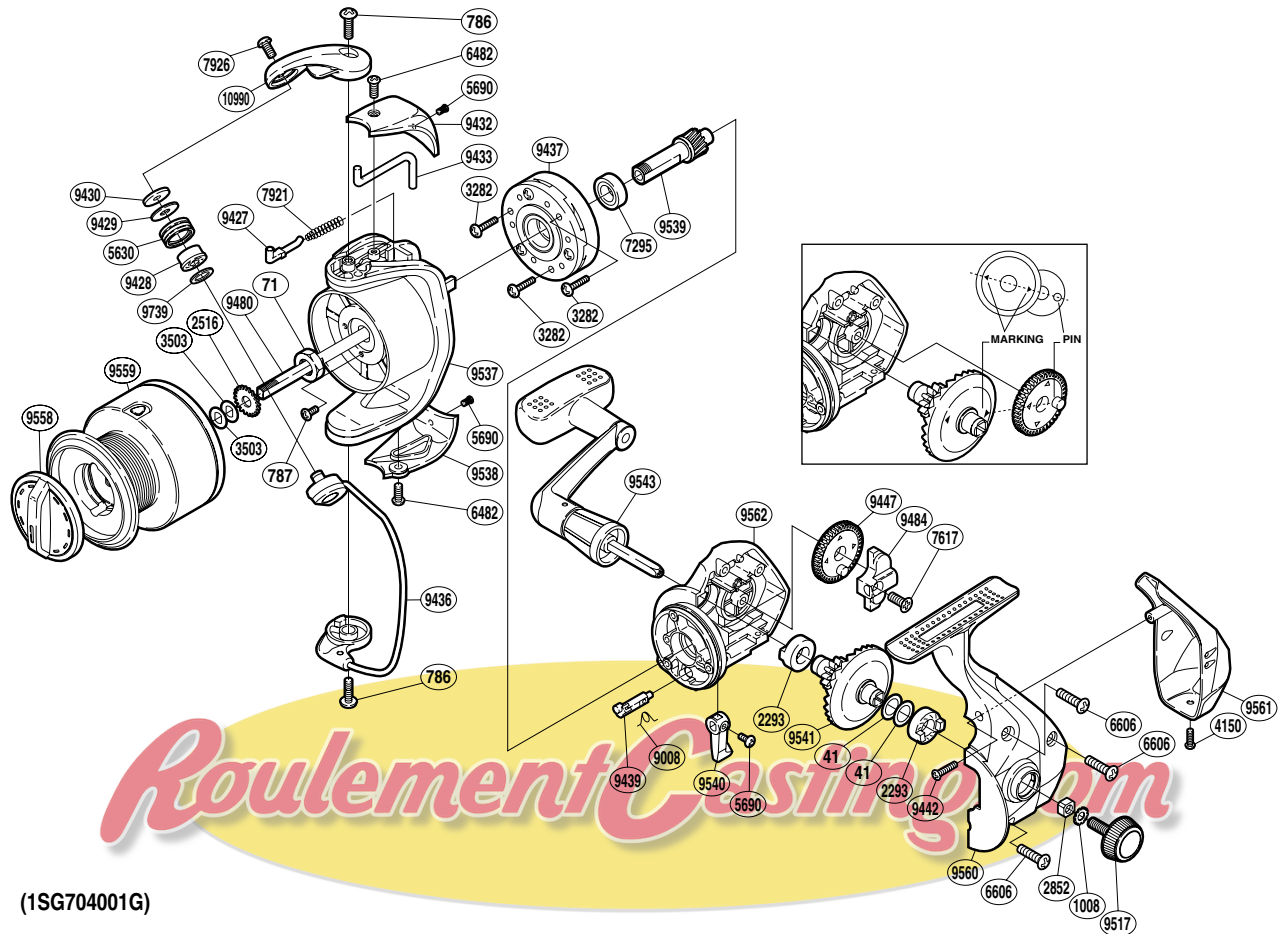

## Alivio

ALV-4000FA

(1SG704001G)

Part No.	Description	Part No.	Description	Part No.	Description
RD 0041	Washer	RD 7617	Screw	RD 9484	Oscillating Slider
RD 0071	Rotor Nut	RD 7921	Bail Spring	RD 9517	Handle Screw Cap
RD 0786	Screw	RD 7926	Screw	RD 9537	Rotor
RD 0787	Screw	RD 9008	Anti-Reverse Cam Spring	RD 9538	Bail Hold Support Guard
RD 1008	Handle Lock Washer	RD 9427	Bail Spring Guide	RD 9539	Pinion Gear
RD 2293	Drive Gear Bushing	RD 9428	Line Roller Bushing	RD 9540	Anti-Reverse Lever
RD 2516	Spool Support	RD 9429	Line Roller Spacer	RD 9541	Drive Gear
RD 2852	Handle Screw Lock	RD 9430	Line Roller Washer	RD 9543	Handle Assembly
RD 3282	Screw	RD 9432	Bail Spring Cover	RD 9558	Drag Knob
RD 3503	Spool Washer	RD 9433	Bail Trip Lever	RD 9559	Spool Assembly
RD 4150	Screw	RD 9436	Bail Assembly	RD 9560	Side Cover
RD 5630	Line Roller	RD 9437	Roller Clutch Assembly	RD 9561	Rear Protector
RD 5690	Screw	RD 9439	Anti-Reverse Cam	RD 9562	Body
RD 6482	Screw	RD 9442	Screw	RD 9739	Bearing Spacer
RD 6606	Screw	RD 9447	Oscillating Gear	RD10990	Bail Arm
RD 7295	Ball Bearing	RD 9480	Main Shaft		