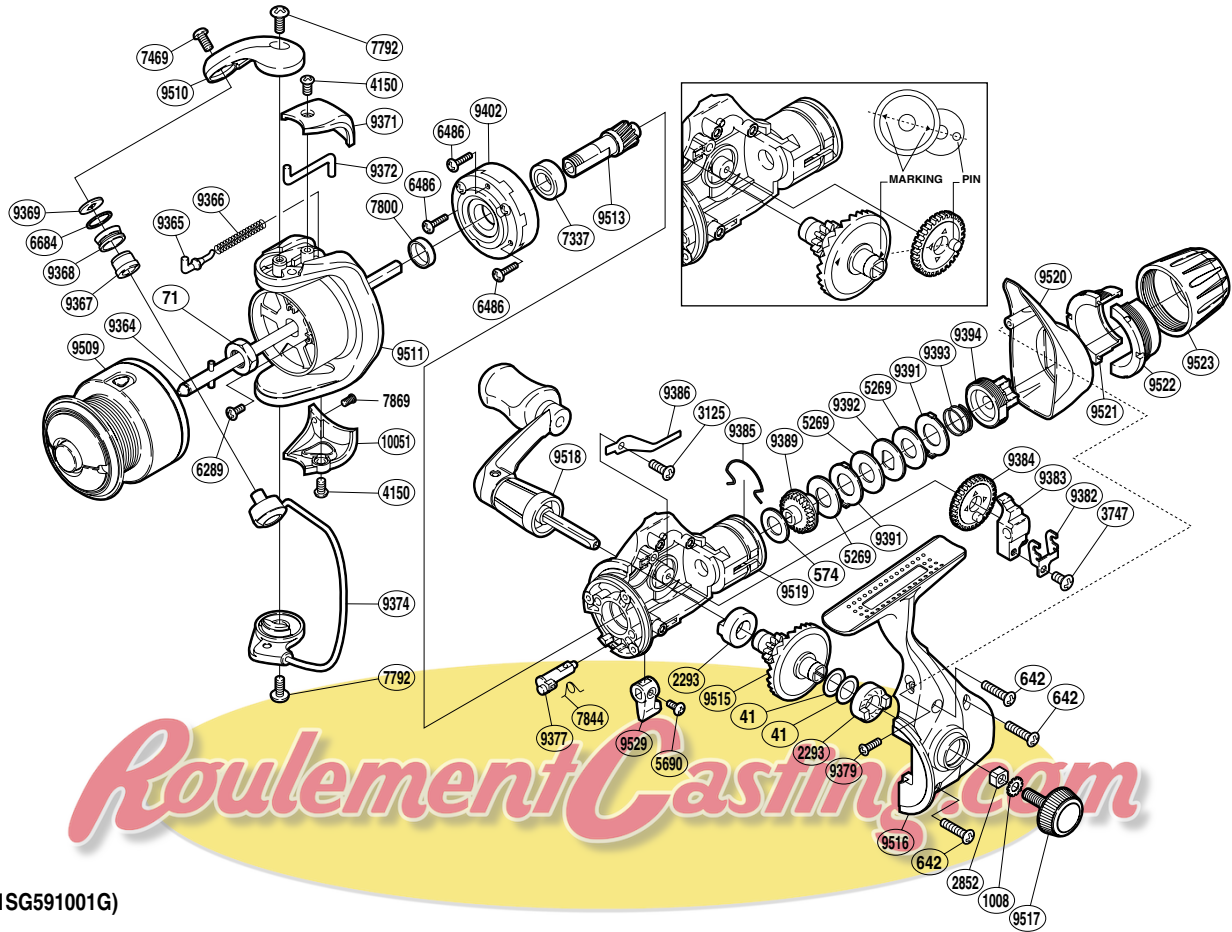

### ALV-1000RA

(1SG591001G)

Part No.	Description	Part No.	Description	Part No.	Description
RD 0041	Washer	RD 7869	Screw	RD 9393	Drag Coil Spring
RD 0071	Rotor Nut	RD 9364	Main Shaft	RD 9394	Pressure Screw
RD 0574	Drag Washer C (cloth)	RD 9365	Bail Spring Guide	RD 9402	Roller Clutch Assembly
RD 0642	Screw	RD 9366	Bail Spring	RD 9509	Spool Assembly
RD 1008	Handle Lock Washer	RD 9367	Line Roller Bushing	RD 9510	Bail Arm
RD 2293	Drive Gear Bushing	RD 9368	Line Roller	RD 9511	Rotor
RD 2852	Handle Screw Lock	RD 9369	Line Roller Washer	RD 9513	Pinion Gear
RD 3125	Screw	RD 9371	Bail Spring Cover	RD 9515	Drive Gear
RD 3747	Screw	RD 9372	Bail Trip Lever	RD 9516	Side Cover
RD 4150	Screw	RD 9374	Bail Assembly	RD 9517	Handle Screw Cap
RD 5269	Drag Washer H (blue)	RD 9377	Anti-Reverse Cam	RD 9518	Handle Assembly
RD 5690	Screw	RD 9379	Screw	RD 9519	Body
RD 6289	Screw	RD 9382	Oscillating Slider Retainer	RD 9520	Rear Protector
RD 6486	Screw	RD 9383	Oscillating Slider	RD 9521	Drag Programmer B1
RD 6684	Line Roller Spacer	RD 9384	Oscillating Gear	RD 9522	Drag Programmer B2
RD 7337	Ball Bearing	RD 9385	Hold Click Spring	RD 9523	Drag Programmer A
RD 7469	Screw	RD 9386	Drag Click	RD 9529	Anti-Reverse Lever
RD 7792	Screw	RD 9389	Drag Shaft	RD10051	Bail Hold Support Guard
RD 7800	Rotor Ring	RD 9391	Eared Washer		
RD 7844	Anti-Reverse Cam Spring	RD 9392	Key Washer		