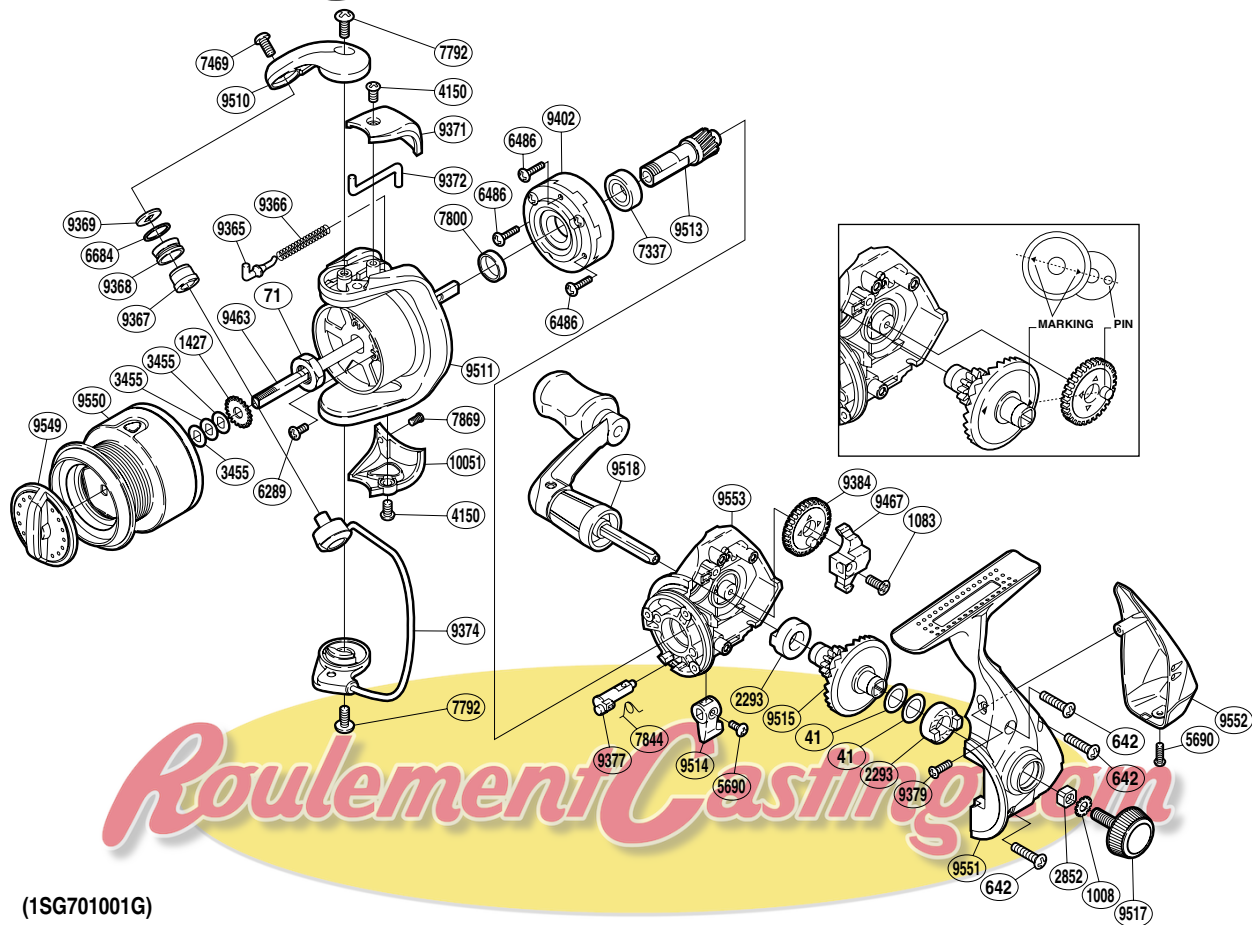

SHIMANO®

Alivio

ALV-1000FA

(1SG701001G)

Part No.	Description	Part No.	Description	Part No.	Description
RD 0041	Washer	RD 7792	Screw	RD 9463	Main Shaft
RD 0071	Rotor Nut	RD 7800	Rotor Ring	RD 9467	Oscillating Slider
RD 0642	Screw	RD 7844	Anti-Reverse Cam Spring	RD 9510	Bail Arm
RD 1008	Handle Lock Washer	RD 7869	Screw	RD 9511	Rotor
RD 1083	Screw	RD 9365	Bail Spring Guide	RD 9513	Pinion Gear
RD 1427	Spool Support	RD 9366	Bail Spring	RD 9514	Anti-Reverse Lever
RD 2293	Drive Gear Bushing	RD 9367	Line Roller Bushing	RD 9515	Drive Gear
RD 2852	Handle Screw Lock	RD 9368	Line Roller	RD 9517	Handle Screw Cap
RD 3455	Spool Washer	RD 9369	Line Roller Washer	RD 9518	Handle Assembly
RD 4150	Screw	RD 9371	Bail Spring Cover	RD 9549	Drag Knob
RD 5690	Screw	RD 9372	Bail Trip Lever	RD 9550	Spool Assembly
RD 6289	Screw	RD 9374	Bail Assembly	RD 9551	Side Cover
RD 6486	Screw	RD 9377	Anti-Reverse Cam	RD 9552	Rear Protector
RD 6684	Line Roller Spacer	RD 9379	Screw	RD 9553	Body
RD 7337	Ball Bearing	RD 9384	Oscillating Gear	RD10051	Bail Hold Support Guard
RD 7469	Screw	RD 9402	Roller Clutch Assembly		