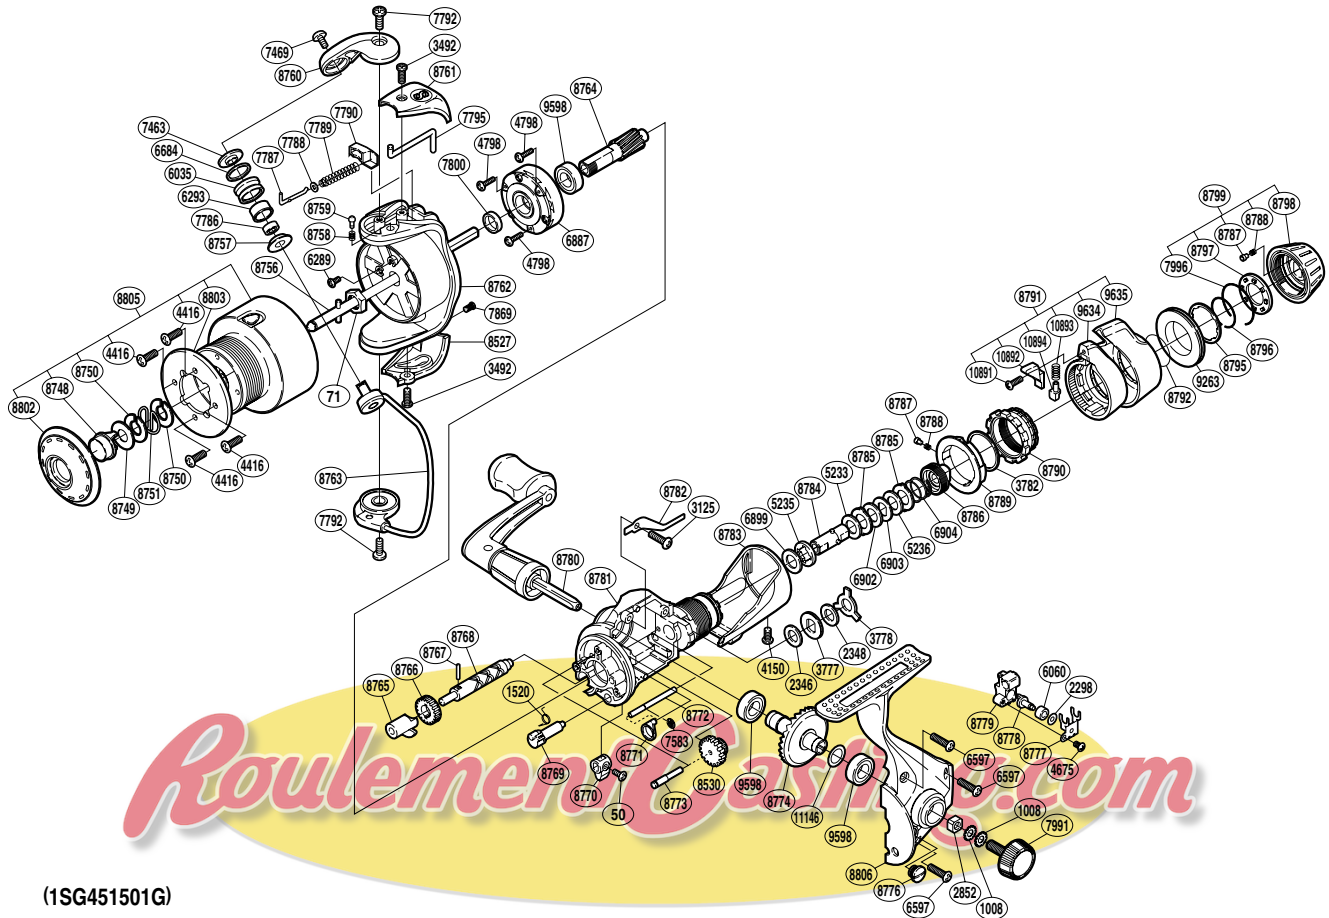

SHIMANO

TWIN POWER A-RB

TP-1500XTRA

(1SG45101G)

Part No.	Description	Part No.	Description	Part No.	Description
RD 0050	Anti-Reverse Lever Screw	RD 7787	Bail Spring Guide (A)	RD 8776	Oil Cap
RD 0071	Rotor Nut	RD 7788	Spring Guide (A) Support	RD 8777	Oscillating Slider Retainer
RD 1008	Handle Lock Washer	RD 7789	Bail Spring	RD 8778	Oscillating Pawl
RD 1520	Anti-Reverse Cam Spring	RD 7790	Bail Spring Seat	RD 8779	Oscillating Slider
RD 2298	Spacer	RD 7792	Multi-Purpose Screw	RD 8780	Handle Assembly
RD 2346	Drag Washer "C" (cloth)	RD 7795	Bail Trip Lever	RD 8781	Body
RD 2348	Drag Washer "C" (blue)	RD 7800	Rotor Ring	RD 8782	Drag Click
RD 2852	Handle Screw Lock	RD 7869	Protector Screw (B)	RD 8783	Rear Protector
RD 3125	Drag Click Screw	RD 7991	Handle Screw Cap	RD 8784	Drag Shaft (A)
RD 3492	Protector Screw (A)	RD 7996	Click Plate Retainer	RD 8785	Eared Washer "B"
RD 3777	Click Gear	RD 8527	Bail Hold Support Guard	RD 8786	Pressure Screw
RD 3778	Eared Washer "Bf"	RD 8530	Idle Gear (B)	RD 8787	Click Pin (B)
RD 3782	Fightin' Pressure Screw Washer	RD 8748	Push Button	RD 8788	Click Spring (B)
RD 4150	Rear Protector Screw	RD 8749	Small Hole Washer	RD 8789	Lever Click Gear
RD 4416	Spool Insert Screw	RD 8750	Large Hole Washer	RD 8790	Fightin' Pressure Screw
RD 4675	Slider Retainer Screw	RD 8751	Locking Spring	RD 8791	Fightin' Lever Assembly
RD 4798	Roller Clutch Screw	RD 8756	Main Shaft	RD 8792	Drag Knob Friction Ring
RD 5233	Drag Washer "H" (cloth)	RD 8757	Bearing Spacer	RD 8795	Drag Knob Washer
RD 5235	Drag Shaft (B)	RD 8758	Click Spring	RD 8796	Drag Knob Retainer
RD 5236	Drag Washer "H" (white plastic)	RD 8759	Click Pin	RD 8797	Click Plate
RD 6035	Line Roller	RD 8760	Bail Arm	RD 8798	Drag Programmer (A)
RD 6060	Oscillating Slider Bushing	RD 8761	Bail Spring Cover	RD 8799	Drag Programmer Assembly
RD 6289	Nut Lock Screw	RD 8762	Rotor	RD 8802	Push Button Collar
RD 6293	Line Roller Bushing	RD 8763	Bail Assembly	RD 8803	Spool Ring
RD 6597	Side Cover Screw	RD 8764	Pinion Gear	RD 8805	Spool Assembly
RD 6684	Line Roller Spacer	RD 8765	Worm Bushing (front)	RD 8806	Side Cover
RD 6887	Roller Clutch Assembly	RD 8766	Idle Gear	RD 9263	Drag Programmer (B)
RD 6899	Drag Washer "C" (cloth)	RD 8767	Worm Shaft Pin	RD 9598	Ball Bearing
RD 6902	Drag Washer "F" (white plastic)	RD 8768	Worm Shaft	RD 9634	Fightin' Lever Inner (A)
RD 6903	Key Washer "A"	RD 8769	Anti-Reverse Cam	RD 9635	Fightin' Lever Outer
RD 6904	Drag Coil Spring	RD 8770	Anti-Reverse Lever	RD10891	Screw
RD 7463	Line Roller Washer	RD 8771	Oscillating Guide Retainer	RD10892	Fightin' Lever Inner (B)
RD 7469	Line Roller Screw	RD 8772	Oscillating Guide	RD10893	Position Pin Spring
RD 7583	"E" Lock	RD 8773	Idle Gear (B) Shaft	RD10894	Lever Position Pin
RD 7786	Ball Bearing	RD 8774	Drive Gear	RD11146	Washer