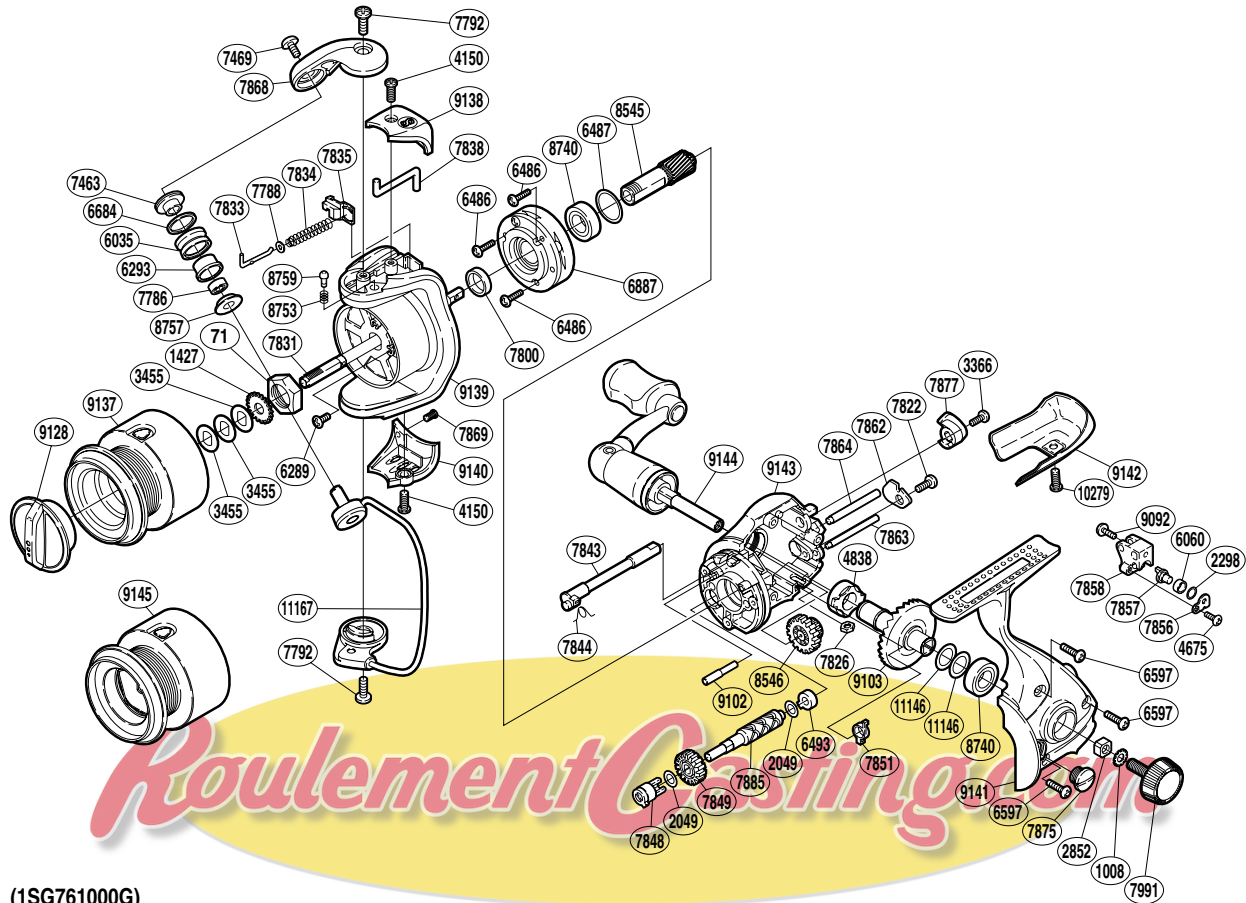

## TECHNIUM

## TEC-1000FA

(1SG761000G)

Part No.	Description	Part No.	Description	Part No.	Description
RD 0071	Rotor Nut	RD 7792	Screw	RD 7991	Handle Screw Cap
RD 1008	Handle Lock Washer	RD 7800	Rotor Ring	RD 8545	Pinion Gear
RD 1427	Spool Support	RD 7822	Worm Shaft Retainer Screw	RD 8546	Idle Gear (B)
RD 2049	Worm Shaft Spacer	RD 7826	Rear Protector Nut	RD 8740	Ball Bearing
RD 2298	Spacer	RD 7831	Main Shaft	RD 8753	Click Spring
RD 2852	Handle Screw Lock	RD 7833	Bail Spring Guide (A)	RD 8757	Bearing Spacer
RD 3366	Anti-Reverse Lever Screw	RD 7834	Bail Spring	RD 8759	Click Pin
RD 3455	Spool Washer	RD 7835	Bail Spring Seat	RD 9092	Slider Retainer Screw
RD 4150	Protector Screw (A)	RD 7838	Bail Trip Lever	RD 9102	Idle Gear (B) Shaft
RD 4675	Oscillating Pawl Cover Screw	RD 7843	Anti-Reverse Cam	RD 9128	Drag Knob
RD 4838	Drive Gear Bushing	RD 7844	Anti-Reverse Cam Spring	RD 9137	Spool Assembly
RD 6035	Line Roller	RD 7848	Worm Bushing (front)	RD 9138	Bail Spring Cover
RD 6060	Oscillating Slider Bushing	RD 7849	Idle Gear	RD 9139	Rotor
RD 6289	Nut Lock Screw	RD 7851	Bushing	RD 9140	Bail Hold Support Guard
RD 6293	Line Roller Bushing	RD 7856	Oscillating Pawl Cover	RD 9141	Side Cover
RD 6486	Roller Clutch Screw	RD 7857	Oscillating Pawl	RD 9142	Rear Protector
RD 6487	Adjusting Washer	RD 7862	Worm Shaft Retainer	RD 9143	Body
RD 6493	Worm Bushing (rear)	RD 7863	Oscillating Guide (A)	RD 9144	Handle Assembly
RD 6597	Side Cover Screw	RD 7864	Oscillating Guide (B)	RD 9145	Spare Spool Assembly
RD 6684	Line Roller Spacer	RD 7868	Bail Arm	RD10279	Rear Protector Screw
RD 6887	Roller Clutch Assembly	RD 7869	Protector Screw (B)	RD11146	Washer
RD 7463	Line Roller Washer	RD 7875	Oil Cap	RD11167	Bail Assembly
RD 7469	Line Roller Screw	RD 7877	Anti-Reverse Lever		
RD 7786	Ball Bearing	RD 7885	Worm Shaft		
RD 7788	Spring Guide (A) Support				

(181017)