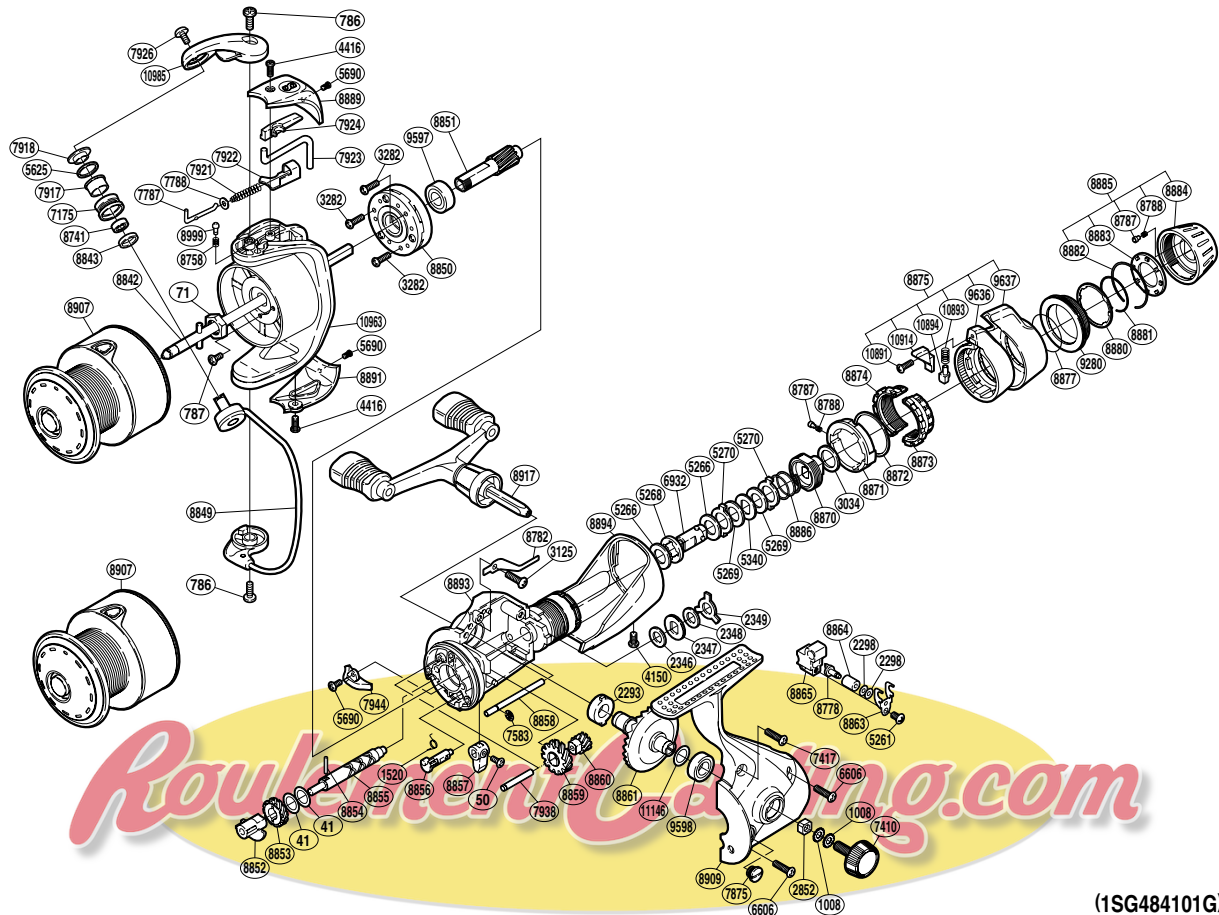

SHIMANO

SUPER A-RB

SUP-4000MGTRA

(1SG484101G)

Part No.	Description	Part No.	Description	Part No.	Description
RD 0041	Washer	RD 7875	Oil Cap	RD 8871	Lever Click Gear
RD 0050	Anti-Reverse Lever Screw	RD 7917	Line Roller Bushing	RD 8872	Fightin' Pressure Screw Washer
RD 0071	Rotor Nut	RD 7918	Line Roller Washer	RD 8873	Fightin' Pressure Screw
RD 0786	Multi-Purpose Screw	RD 7921	Bail Spring	RD 8874	Fightin' Pressure Screw (B)
RD 0787	Nut Lock Screw	RD 7922	Bail Spring Seat	RD 8875	Fightin' Lever Assembly
RD 1008	Handle Lock Washer	RD 7923	Bail Trip Lever	RD 8877	Drag Knob Friction Ring
RD 1520	Anti-Reverse Cam Spring	RD 7924	Bail Trip Cover	RD 8880	Drag Knob Washer
RD 2293	Drive Gear Bushing	RD 7926	Line Roller Screw	RD 8881	Drag Knob Retainer
RD 2298	Spacer	RD 7938	Idle Gear (B) Shaft	RD 8882	Click Plate Retainer
RD 2346	Drag Washer "C" (cloth)	RD 7944	Bail Trip Strike	RD 8883	Click Plate
RD 2347	Click Gear	RD 8741	Ball Bearing	RD 8884	Drag Programmer (A)
RD 2348	Drag Washer "C" (blue)	RD 8758	Click Spring (A)	RD 8885	Drag Programmer Assembly
RD 2349	Eared Washer "B"	RD 8778	Oscillating Pawl	RD 8886	Drag Coil Spring
RD 2852	Handle Screw Lock	RD 8782	Drag Click	RD 8889	Bail Spring Cover
RD 3034	Spacer	RD 8787	Click Pin (B)	RD 8891	Bail Hold Support Guard
RD 3125	Drag Click Screw	RD 8788	Click Spring (B)	RD 8893	Body
RD 3282	Roller Clutch Screw	RD 8842	Main Shaft	RD 8894	Rear Protector
RD 4150	Rear Protector Screw	RD 8843	Bearing Spacer	RD 8907	Spool Assembly
RD 4416	Protector Screw (A)	RD 8849	Bail Assembly	RD 8909	Side Cover
RD 5261	Slider Retainer Screw	RD 8850	Roller Clutch Assembly	RD 8917	Double Paddle Handle Assembly
RD 5266	Drag Washer "H" (cloth)	RD 8851	Pinion Gear	RD 8999	Click Pin (A)
RD 5268	Drag Shaft (B)	RD 8852	Worm Bushing (front)	RD 9280	Drag Programmer (B)
RD 5269	Drag Washer "H" (blue)	RD 8853	Idle Gear	RD 9597	Ball Bearing
RD 5270	Eared Washer "B"	RD 8854	Worm Shaft Pin	RD 9598	Ball Bearing
RD 5340	Key Washer "A"	RD 8855	Worm Shaft	RD 9636	Fightin' Lever Inner (A)
RD 5625	Line Roller Spacer	RD 8856	Anti-Reverse Cam	RD 9637	Fightin' Lever Outer
RD 5690	Multi-Purpose Screw	RD 8857	Anti-Reverse Lever	RD10891	Screw
RD 6606	Side Cover Screw (long)	RD 8858	Oscillating Guide	RD10893	Position Pin Spring
RD 6932	Drag Shaft (A)	RD 8859	Idle Gear (B) Large	RD10894	Lever Position Pin
RD 7175	Line Roller	RD 8860	Idle Gear (B) Small	RD10914	Fightin' Lever Inner (B)
RD 7410	Handle Screw Cap	RD 8861	Drive Gear	RD10963	Rotor
RD 7417	Side Cover Screw (short)	RD 8863	Oscillating Slider Retainer	RD10985	Bail Arm
RD 7583	"E" Lock	RD 8864	Oscillating Slider Bushing	RD11146	Washer
RD 7787	Bail Spring Guide (A)	RD 8865	Oscillating Slider		
RD 7788	Spring Guide (A) Support	RD 8870	Pressure Screw		