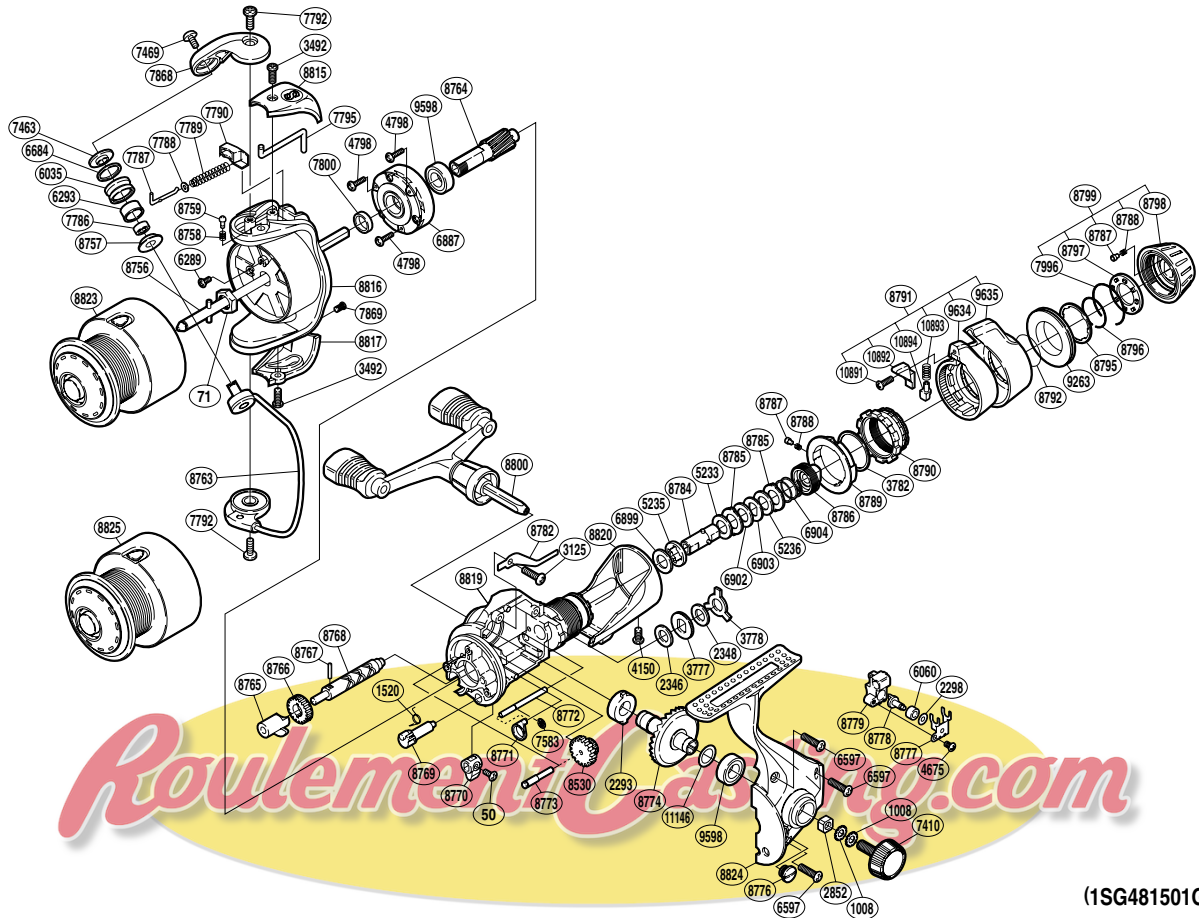

SHIMANO

SUPER A-RB

SUP-1500GTRA

(1SG481501G)

Part No.	Description	Part No.	Description	Part No.	Description
RD 0050	Anti-Reverse Lever Screw	RD 7583	"E" Lock	RD 8784	Drag Shaft (A)
RD 0071	Rotor Nut	RD 7786	Ball Bearing	RD 8785	Eared Washer "B"
RD 1008	Handle Lock Washer	RD 7787	Bail Spring Guide (A)	RD 8786	Pressure Screw
RD 1520	Anti-Reverse Cam Spring	RD 7788	Spring Guide (A) Support	RD 8787	Click Pin (B)
RD 2293	Drive Gear Bushing	RD 7789	Bail Spring	RD 8788	Click Spring (B)
RD 2298	Spacer	RD 7790	Bail Spring Seat	RD 8789	Lever Click Gear
RD 2346	Drag Washer "C" (cloth)	RD 7792	Multi-Purpose Screw	RD 8790	Fightin' Pressure Screw
RD 2348	Drag Washer "C" (blue)	RD 7795	Bail Trip Lever	RD 8791	Fightin' Lever Assembly
RD 2852	Handle Screw Lock	RD 7800	Rotor Ring	RD 8792	Drag Knob Friction Ring
RD 3125	Drag Click Screw	RD 7868	Bail Arm	RD 8795	Drag Knob Washer
RD 3492	Protector Screw (A)	RD 7869	Protector Screw (B)	RD 8796	Drag Knob Retainer
RD 3777	Click Gear	RD 7996	Click Plate Retainer	RD 8797	Click Plate
RD 3778	Eared Washer "B"	RD 8530	Idle Gear (B)	RD 8798	Drag Programmer (A)
RD 3782	Fightin' Pressure Screw Washer	RD 8756	Main Shaft	RD 8799	Drag Programmer Assembly
RD 4150	Rear Protector Screw	RD 8757	Bearing Spacer	RD 8800	Double Paddle Handle Assembly
RD 4675	Slider Retainer Screw	RD 8758	Click Spring (A)	RD 8815	Bail Spring Cover
RD 4798	Roller Clutch Screw	RD 8759	Click Pin (A)	RD 8816	Rotor
RD 5233	Drag Washer "H" (cloth)	RD 8763	Bail Assembly	RD 8817	Bail Hold Support Guard
RD 5235	Drag Shaft (B)	RD 8764	Pinion Gear	RD 8819	Body
RD 5236	Drag Washer "H" (white plastic)	RD 8765	Worm Bushing (front)	RD 8820	Rear Protector
RD 6035	Line Roller	RD 8766	Idle Gear	RD 8823	Spool Assembly (aluminum)
RD 6060	Oscillating Slider Bushing	RD 8767	Worm Shaft Pin	RD 8824	Side Cover
RD 6289	Nut Lock Screw	RD 8768	Worm Shaft	RD 8825	Spool Assembly (graphite)
RD 6293	Line Roller Bushing	RD 8769	Anti-Reverse Cam	RD 9263	Drag Programmer (B)
RD 6597	Side Cover Screw	RD 8770	Anti-Reverse Lever	RD 9598	Ball Bearing
RD 6684	Line Roller Spacer	RD 8771	Oscillating Guide Retainer	RD 9634	Fightin' Lever Inner (A)
RD 6887	Roller Clutch Assembly	RD 8772	Oscillating Guide	RD 9635	Fightin' Lever Outer
RD 6899	Drag Washer "C" (cloth)	RD 8773	Idle Gear (B) Shaft	RD10891	Screw
RD 6902	Drag Washer "F" (white plastic)	RD 8774	Drive Gear	RD10892	Fightin' Lever Inner (B)
RD 6903	Key Washer "A"	RD 8776	Oil Cap	RD10893	Position Pin Spring
RD 6904	Drag Coil Spring	RD 8777	Oscillating Slider Retainer	RD10894	Lever Position Pin
RD 7410	Handle Screw Cap	RD 8778	Oscillating Pawl	RD11146	Washer
RD 7463	Line Roller Washer	RD 8779	Oscillating Slider		
RD 7469	Line Roller Screw	RD 8782	Drag Click		