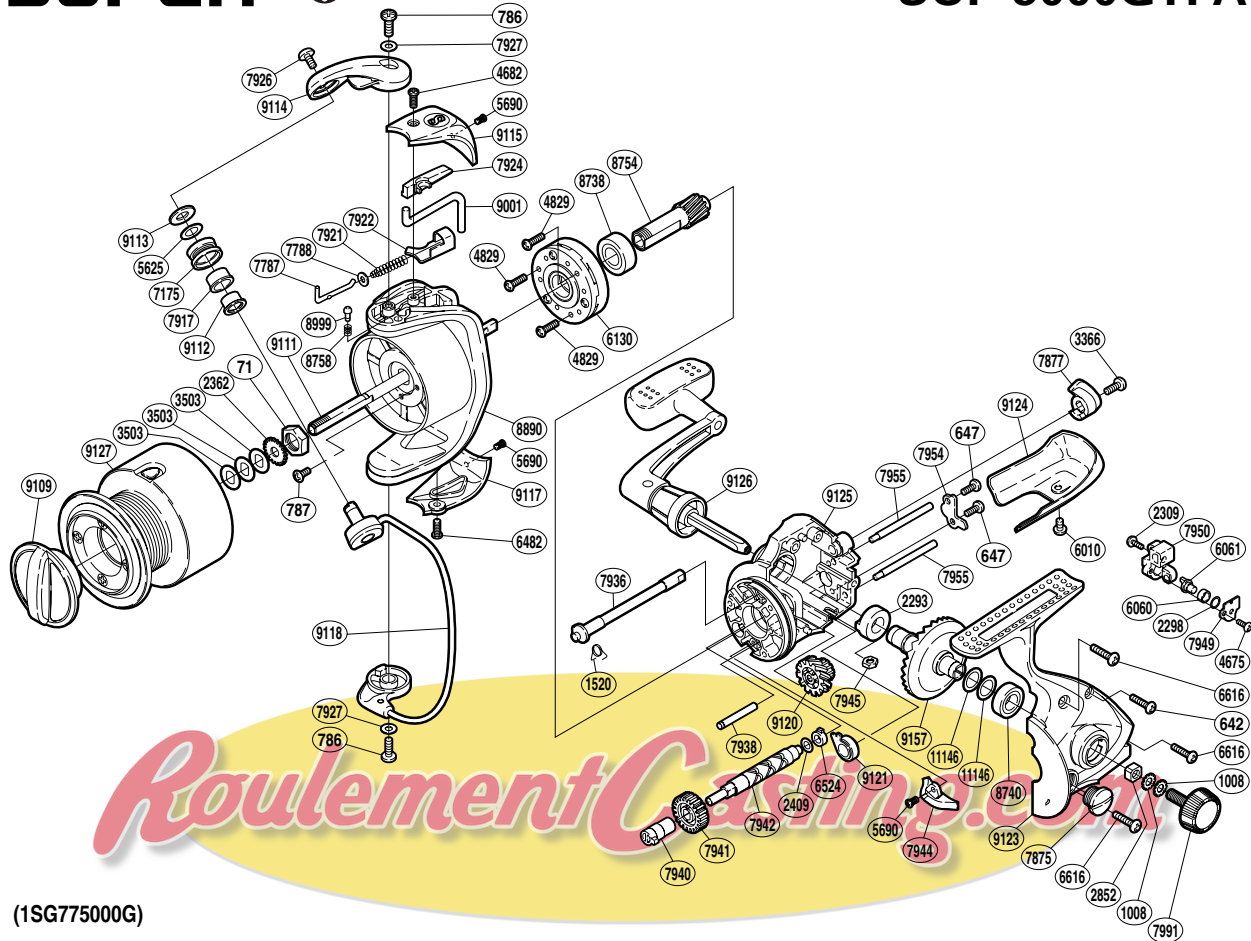

SHIMANO

SUPER

SUP-5000GTFA

(1SG77500G)

Part No.	Description	Part No.	Description	Part No.	Description
RD 0071	Rotor Nut	RD 6616	Side Cover Screw (A)	RD 8740	Ball Bearing
RD 0642	Side Cover Screw (B)	RD 7175	Line Roller	RD 8754	Pinion Gear
RD 0647	Worm Shaft Retainer Screw	RD 7787	Bail Spring Guide (A)	RD 8758	Click Spring
RD 0786	Screw	RD 7788	Spring Guide (A) Support	RD 8890	Rotor
RD 0787	Nut Lock Screw	RD 7875	Oil Cap	RD 8999	Click Pin
RD 1008	Handle Lock Washer	RD 7877	Anti-Reverse Lever	RD 9001	Bail Trip Lever
RD 1520	Anti-Reverse Cam Spring	RD 7917	Line Roller Bushing	RD 9109	Drag Knob
RD 2293	Drive Gear Bushing	RD 7921	Bail Spring	RD 9111	Main Shaft
RD 2298	Spacer	RD 7922	Bail Spring Seat	RD 9112	Line Roller Collar
RD 2309	Slider Retainer Screw	RD 7924	Bail Trip Cover	RD 9113	Line Roller Washer
RD 2362	Spool Support	RD 7926	Line Roller Screw	RD 9114	Bail Arm
RD 2409	Worm Shaft Spacer	RD 7927	Adjusting Washer	RD 9115	Bail Spring Cover
RD 2852	Handle Screw Lock	RD 7936	Anti-Reverse Cam	RD 9117	Bail Hold Support Guard
RD 3366	Anti-Reverse Lever Screw	RD 7938	Idle Gear (B) Shaft	RD 9118	Bail Assembly
RD 3503	Spool Washer	RD 7940	Worm Bushing (front)	RD 9120	Idle Gear (B)
RD 4675	Oscillating Pawl Cover Screw	RD 7941	Idle Gear	RD 9121	Bushing
RD 4829	Roller Clutch Screw	RD 7942	Worm Shaft	RD 9123	Side Cover
RD 5625	Line Roller Spacer	RD 7944	Bail Trip Strike	RD 9124	Rear Protector
RD 5690	Screw	RD 7945	Rear Protector Nut	RD 9125	Body
RD 6010	Rear Protector Screw	RD 7949	Oscillating Pawl Cover	RD 9126	Handle Assembly
RD 6060	Oscillating Slider Bushing	RD 7950	Oscillating Slider	RD 9127	Spool Assembly
RD 6061	Oscillating Pawl	RD 7954	Worm Shaft Retainer	RD 9157	Drive Gear
RD 6130	Roller Clutch Assembly	RD 7955	Oscillating Guide	RD11146	Washer
RD 6482	Protector Screw (A)	RD 7991	Handle Screw Cap		
RD 6524	Worm Bushing (rear)	RD 8738	Ball Bearing		

(181017)