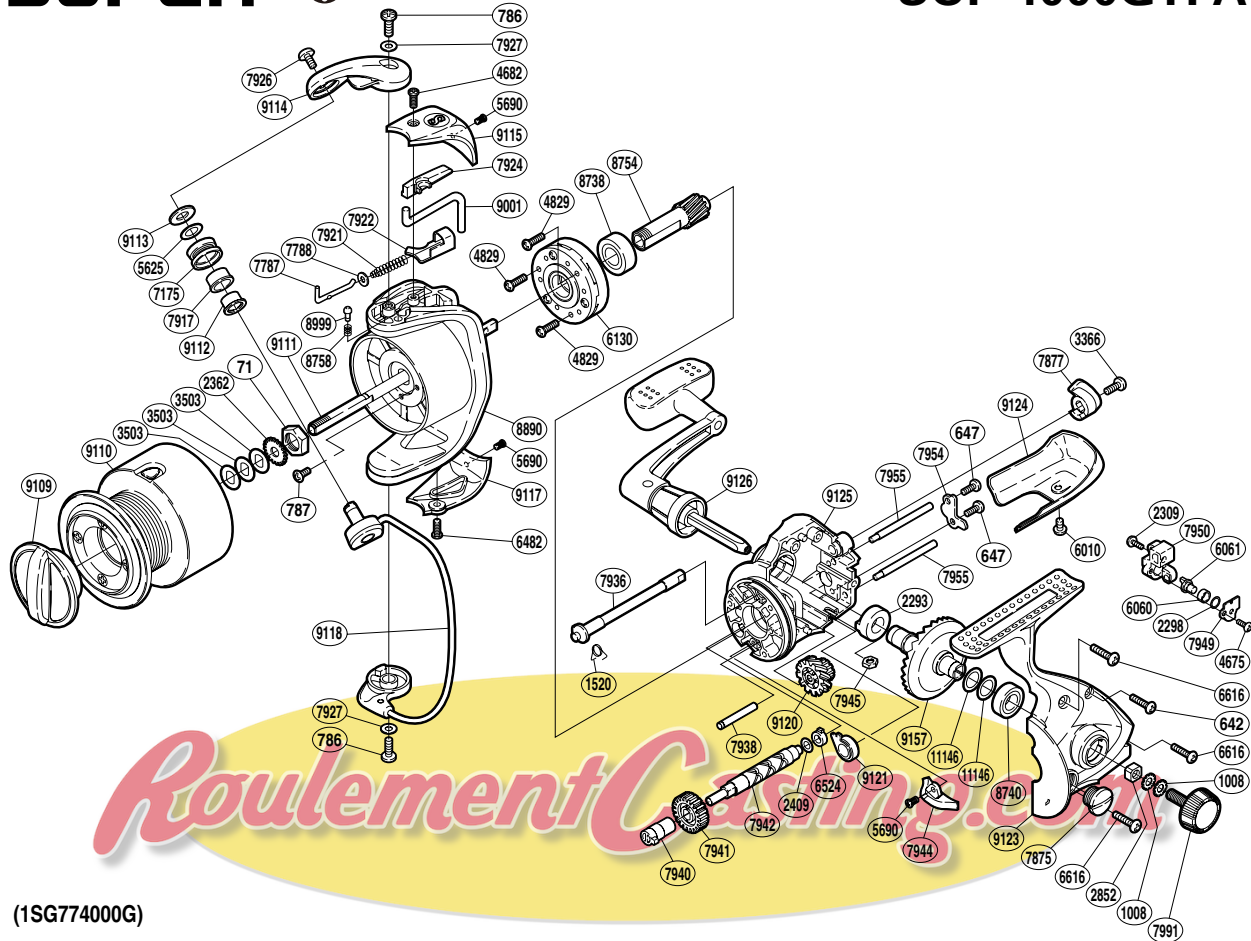

SHIMANO

SUPER

SUP-4000GTFA

(1SG77400G)

Part No.	Description	Part No.	Description	Part No.	Description
RD 0071	Rotor Nut	RD 6616	Side Cover Screw (A)	RD 8740	Ball Bearing
RD 0642	Side Cover Screw (B)	RD 7175	Line Roller	RD 8754	Pinion Gear
RD 0647	Worm Shaft Retainer Screw	RD 7787	Bail Spring Guide (A)	RD 8758	Click Spring
RD 0786	Screw	RD 7788	Spring Guide (A) Support	RD 8890	Rotor
RD 0787	Nut Lock Screw	RD 7875	Oil Cap	RD 8999	Click Pin
RD 1008	Handle Lock Washer	RD 7877	Anti-Reverse Lever	RD 9001	Bail Trip Lever
RD 1520	Anti-Reverse Cam Spring	RD 7917	Line Roller Bushing	RD 9109	Drag Knob
RD 2293	Drive Gear Bushing	RD 7921	Bail Spring	RD 9110	Spool Assembly
RD 2298	Spacer	RD 7922	Bail Spring Seat	RD 9111	Main Shaft
RD 2309	Slider Retainer Screw	RD 7924	Bail Trip Cover	RD 9112	Line Roller Collar
RD 2362	Spool Support	RD 7926	Line Roller Screw	RD 9113	Line Roller Washer
RD 2409	Worm Shaft Spacer	RD 7927	Adjusting Washer	RD 9114	Bail Arm
RD 2852	Handle Screw Lock	RD 7936	Anti-Reverse Cam	RD 9115	Bail Spring Cover
RD 3366	Anti-Reverse Lever Screw	RD 7938	Idle Gear (B) Shaft	RD 9117	Bail Hold Support Guard
RD 3503	Spool Washer	RD 7940	Worm Bushing (front)	RD 9118	Bail Assembly
RD 4675	Oscillating Pawl Cover Screw	RD 7941	Idle Gear	RD 9120	Idle Gear (B)
RD 4829	Roller Clutch Screw	RD 7942	Worm Shaft	RD 9121	Bushing
RD 5625	Line Roller Spacer	RD 7944	Bail Trip Strike	RD 9123	Side Cover
RD 5690	Screw	RD 7945	Rear Protector Nut	RD 9124	Rear Protector
RD 6010	Rear Protector Screw	RD 7949	Oscillating Pawl Cover	RD 9125	Body
RD 6060	Oscillating Slider Bushing	RD 7950	Oscillating Slider	RD 9126	Handle Assembly
RD 6061	Oscillating Pawl	RD 7954	Worm Shaft Retainer	RD 9157	Drive Gear
RD 6130	Roller Clutch Assembly	RD 7955	Oscillating Guide	RD11146	Washer
RD 6482	Protector Screw (A)	RD 7991	Handle Screw Cap		
RD 6524	Worm Bushing (rear)	RD 8738	Ball Bearing		

(181017)