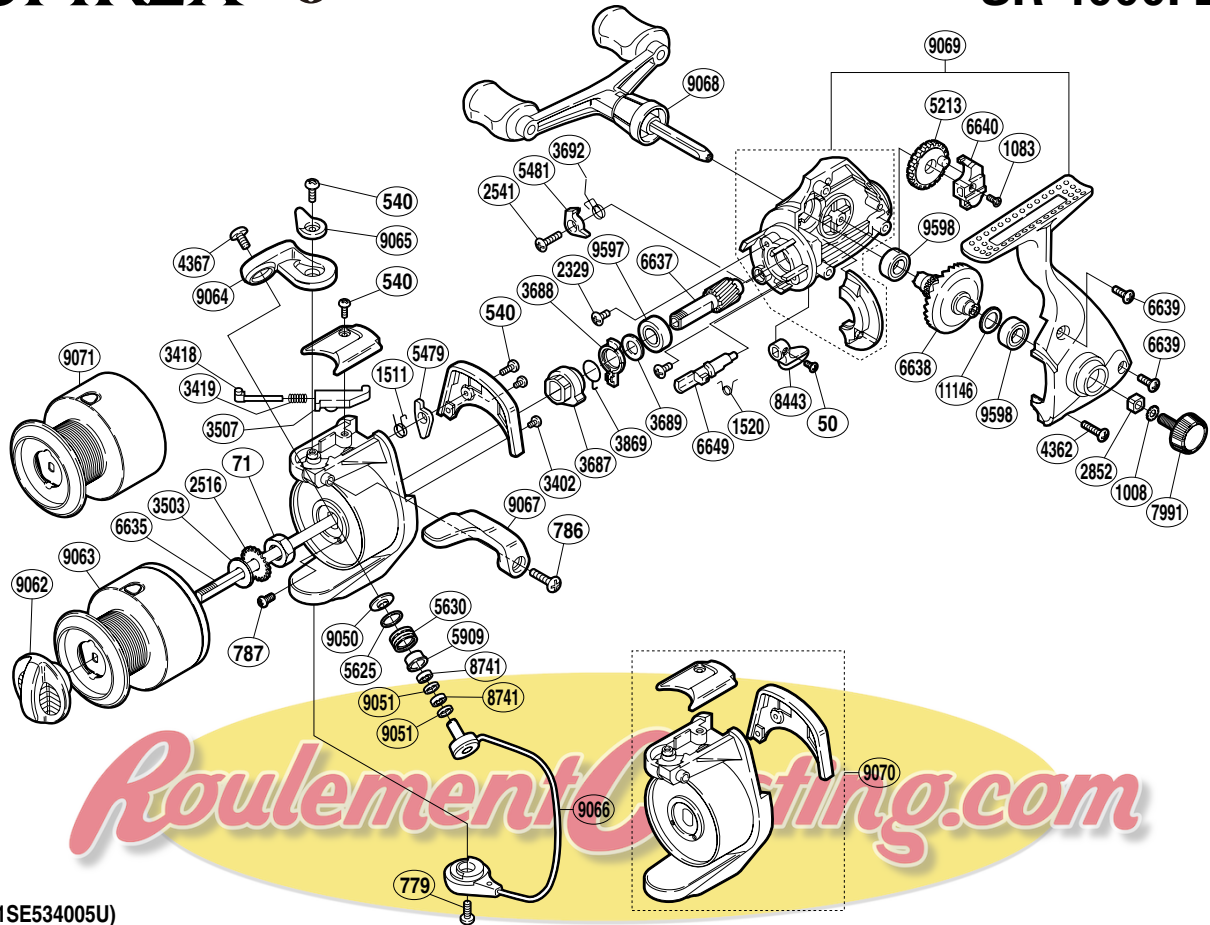

SHIMANO

SPIREX

SR-4000FE

(1SE534005U)

Part No.	Description	Part No.	Description	Part No.	Description
RD 0050	Anti-Reverse Lever Screw	RD 3687	Anti-Reverse Ratchet	RD 7991	Handle Screw Cap
RD 0071	Rotor Nut	RD 3688	Anti-Reverse Lock Out	RD 8443	Anti-Reverse Lever
RD 0540	Multi-Purpose Screw	RD 3689	Bushing Washer	RD 8741	Ball Bearing
RD 0779	Bail Hold Support Screw	RD 3692	Anti-Reverse Pawl Spring	RD 9050	Line Roller Washer
RD 0786	Trigger Screw	RD 3689	Anti-Reverse Lock Out Spring	RD 9051	Bearing Spacer
RD 0787	Nut Lock Screw	RD 4362	Side Cover Screw (long)	RD 9062	Drag Knob
RD 1008	Handle Lock Washer	RD 4367	Line Roller Screw	RD 9063	Spool Assembly
RD 1083	Slider Retainer Screw	RD 5213	Oscillating Gear	RD 9064	Bail Arm
RD 1511	Lever Spring	RD 5479	Bail Trip Lever	RD 9065	Trigger Cam
RD 1520	Anti-Reverse Cam Spring	RD 5481	Anti-Reverse Pawl	RD 9066	Bail Assembly
RD 2329	Bearing Retainer Screw	RD 5625	Line Roller Spacer	RD 9067	Quick-Fire II Trigger
RD 2516	Spool Support	RD 5630	Line Roller	RD 9068	Double Paddle Handle Assembly
RD 2541	Anti-Reverse Pawl Screw	RD 5909	Line Roller Bushing	RD 9069	Body Assembly
RD 2852	Handle Screw Lock	RD 6635	Main Shaft	RD 9070	Rotor Assembly
RD 3402	Cover Screw	RD 6637	Pinion Gear	RD 9071	Spare Spool Assembly
RD 3418	Bail Spring Guide (A)	RD 6638	Drive Gear	RD 9597	Ball Bearing
RD 3419	Bail Spring	RD 6639	Side Cover Screw (short)	RD 9598	Ball Bearing
RD 3503	Spool Washer	RD 6640	Oscillating Slider	RD11146	Washer
RD 3507	Bail Spring Guide (B)	RD 6649	Anti-Reverse Cam		