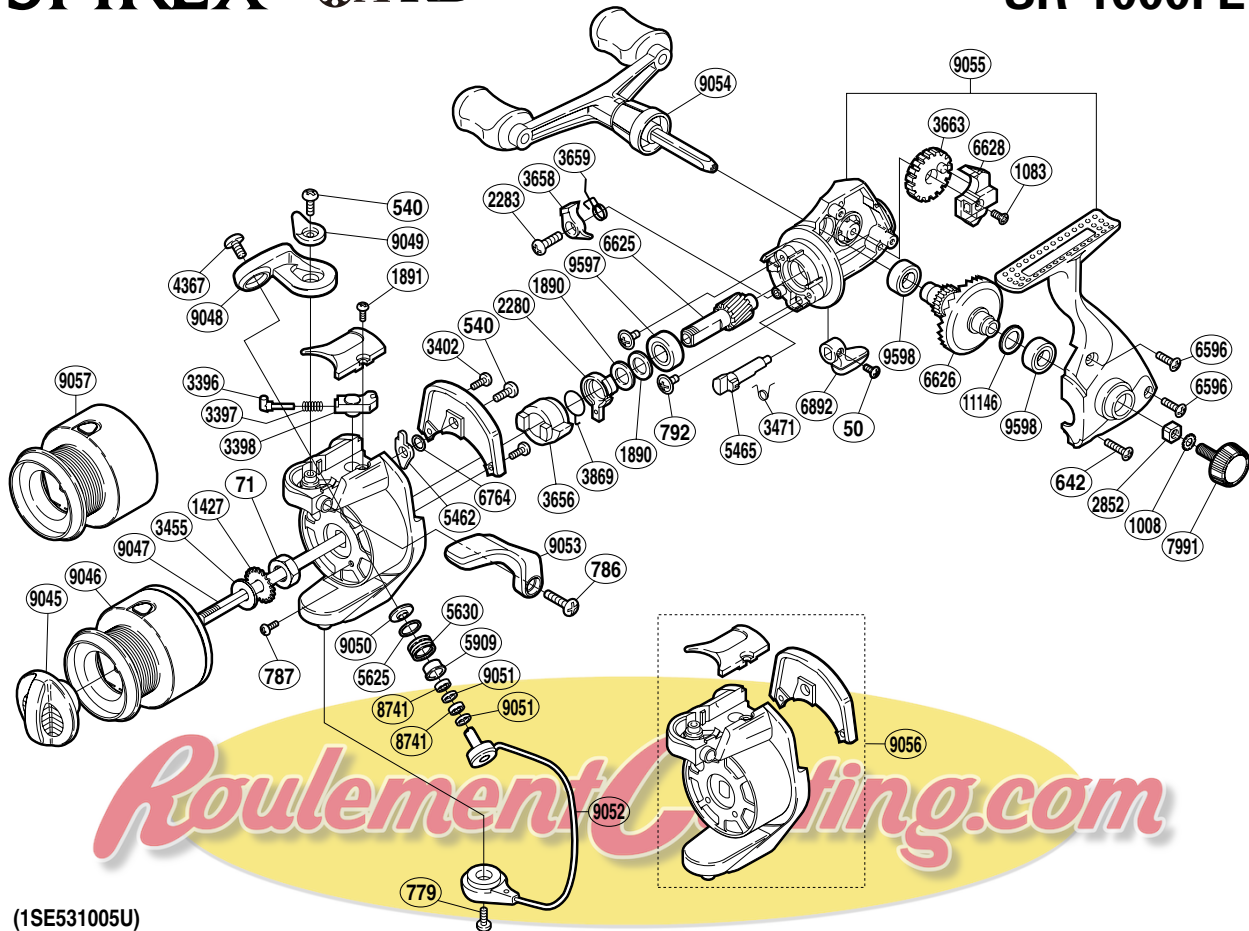

SHIMANO

SPIREX

SR-1000FE

(1SE531005U)

Part No.	Description	Part No.	Description	Part No.	Description
RD 0050	Anti-Reverse Lever Screw	RD 3402	Cover Screw	RD 6892	Anti-Reverse Lever
RD 0071	Rotor Nut	RD 3455	Spool Washer	RD 7991	Handle Screw Cap
RD 0540	Multi-Purpose Screw	RD 3471	Anti-Reverse Cam Spring	RD 8741	Ball Bearing
RD 0642	Side Cover Screw (long)	RD 3656	Anti-Reverse Ratchet	RD 9045	Drag Knob
RD 0779	Bail Hold Support Screw	RD 3658	Anti-Reverse Pawl	RD 9046	Spool Assembly
RD 0786	Trigger Screw	RD 3659	Anti-Reverse Pawl Spring	RD 9047	Main Shaft
RD 0787	Nut Lock Screw	RD 3663	Oscillating Gear	RD 9048	Bail Arm
RD 0792	Bearing Retainer Screw	RD 3869	Anti-Reverse Lock Out Spring	RD 9049	Trigger Cam
RD 1008	Handle Lock Washer	RD 4367	Line Roller Screw	RD 9050	Line Roller Washer
RD 1083	Slider Retainer Screw	RD 5462	Bail Trip Lever	RD 9051	Bearing Spacer
RD 1427	Spool Support	RD 5465	Anti-Reverse Cam	RD 9052	Bail Assembly
RD 1890	Bushing Washer	RD 5625	Line Roller Spacer	RD 9053	Quick-Fire II Trigger
RD 1891	Bail Spring Cover Screw	RD 5630	Line Roller	RD 9054	Double Paddle Handle Assembly
RD 2280	Anti-Reverse Lock Out	RD 5909	Line Roller Bushing	RD 9055	Body Assembly
RD 2283	Anti-Reverse Pawl Screw	RD 6596	Side Cover Screw (short)	RD 9056	Rotor Assembly
RD 2852	Handle Screw Lock	RD 6625	Pinion Gear	RD 9057	Spare Spool Assembly
RD 3396	Bail Spring Guide (A)	RD 6626	Drive Gear	RD 9597	Ball Bearing
RD 3397	Bail Spring	RD 6628	Oscillating Slider	RD 9598	Ball Bearing
RD 3398	Bail Spring Guide (B)	RD 6764	Spacer	RD11146	Washer