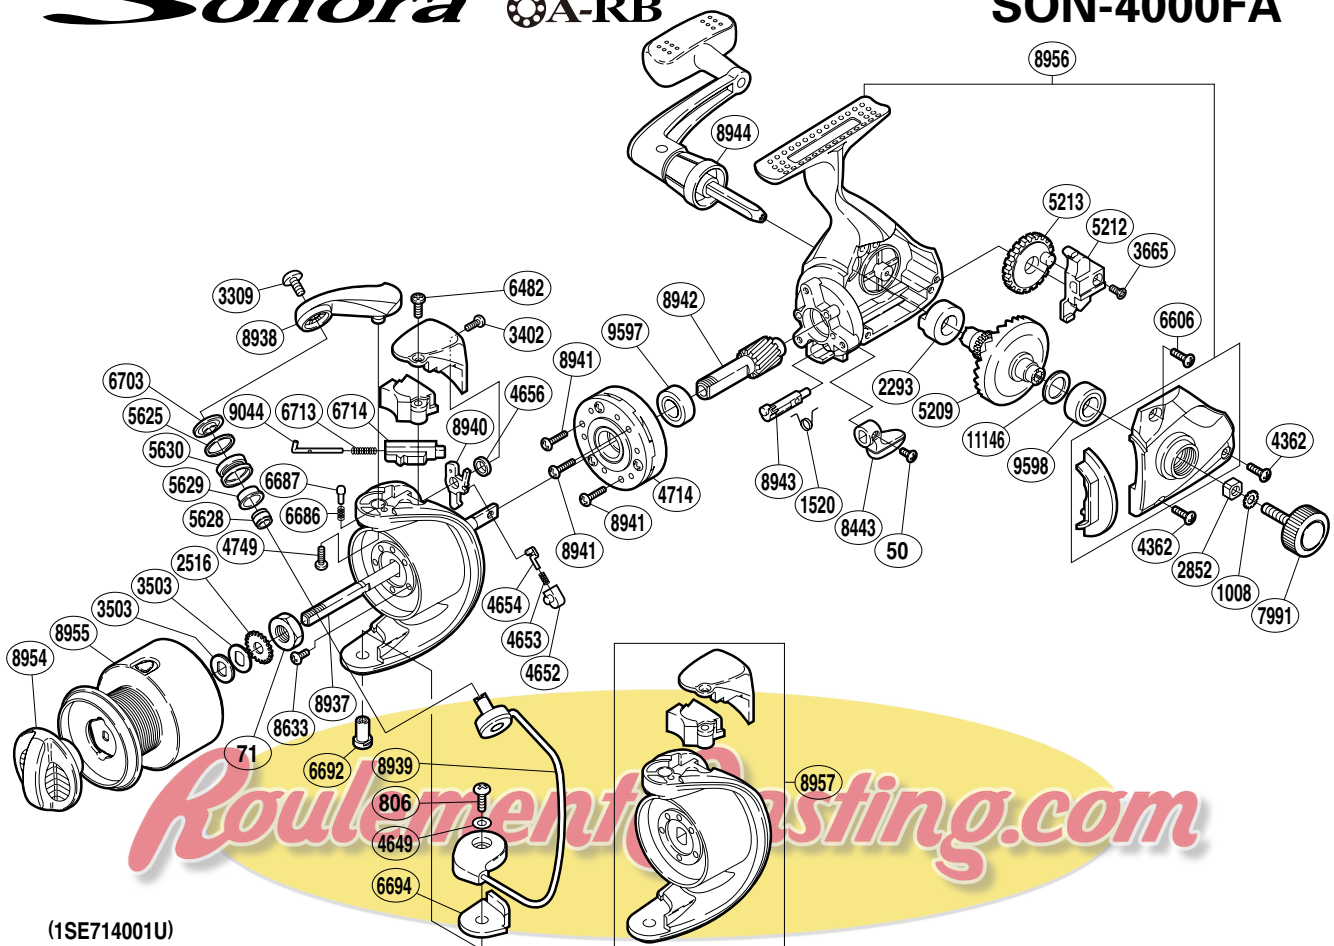

SHIMANO

Sonora A-RB

SON-4000FA

(1SE714001U)

Part No.	Description	Part No.	Description	Part No.	Description
RD 0050	Anti-Reverse Lever Screw	RD 4749	Bail Arm Screw	RD 8633	Nut Lock Screw
RD 0071	Rotor Nut	RD 5209	Drive Gear	RD 8937	Main Shaft
RD 0806	Bail Hold Support Screw	RD 5212	Oscillating Slider	RD 8938	Bail Arm
RD 1008	Handle Lock Washer	RD 5213	Oscillating Gear	RD 8939	Bail Assembly
RD 1520	Anti-Reverse Cam Spring	RD 5625	Line Roller Spacer	RD 8940	Bail Trip Lever
RD 2293	Drive Gear Bushing	RD 5628	Ball Bearing	RD 8941	Roller Clutch Screw
RD 2516	Spool Support	RD 5629	Line Roller Bushing	RD 8942	Pinion Gear
RD 2852	Handle Screw Lock	RD 5630	Line Roller	RD 8943	Anti-Reverse Cam
RD 3309	Line Roller Screw	RD 6482	Bail Spring Cover Screw (A)	RD 8944	Handle Assembly
RD 3402	Bail Spring Cover Screw (B)	RD 6606	Side Cover Screw (B)	RD 8954	Drag Knob
RD 3503	Spool Washer	RD 6686	Click Spring	RD 8955	Spool Assembly
RD 3665	Slider Retainer Screw	RD 6687	Bail Arm Click	RD 8956	Body Assembly
RD 4362	Side Cover Screw (A)	RD 6692	Bail Hold Support Shaft	RD 8957	Rotor Assembly
RD 4649	Spacer	RD 6694	Bail Hold Support Spacer	RD 9044	Bail Spring Guide (A)
RD 4652	Lever Spring Guide (B)	RD 6703	Line Roller Washer	RD 9597	Ball Bearing
RD 4653	Lever Spring	RD 6713	Bail Spring	RD 9598	Ball Bearing
RD 4654	Lever Spring Guide (A)	RD 6714	Bail Spring Guide (B)	RD11146	Washer
RD 4656	Trip Lever Spacer	RD 7991	Handle Screw Cap		
RD 4714	Roller Clutch Assembly	RD 8443	Anti-Reverse Lever		