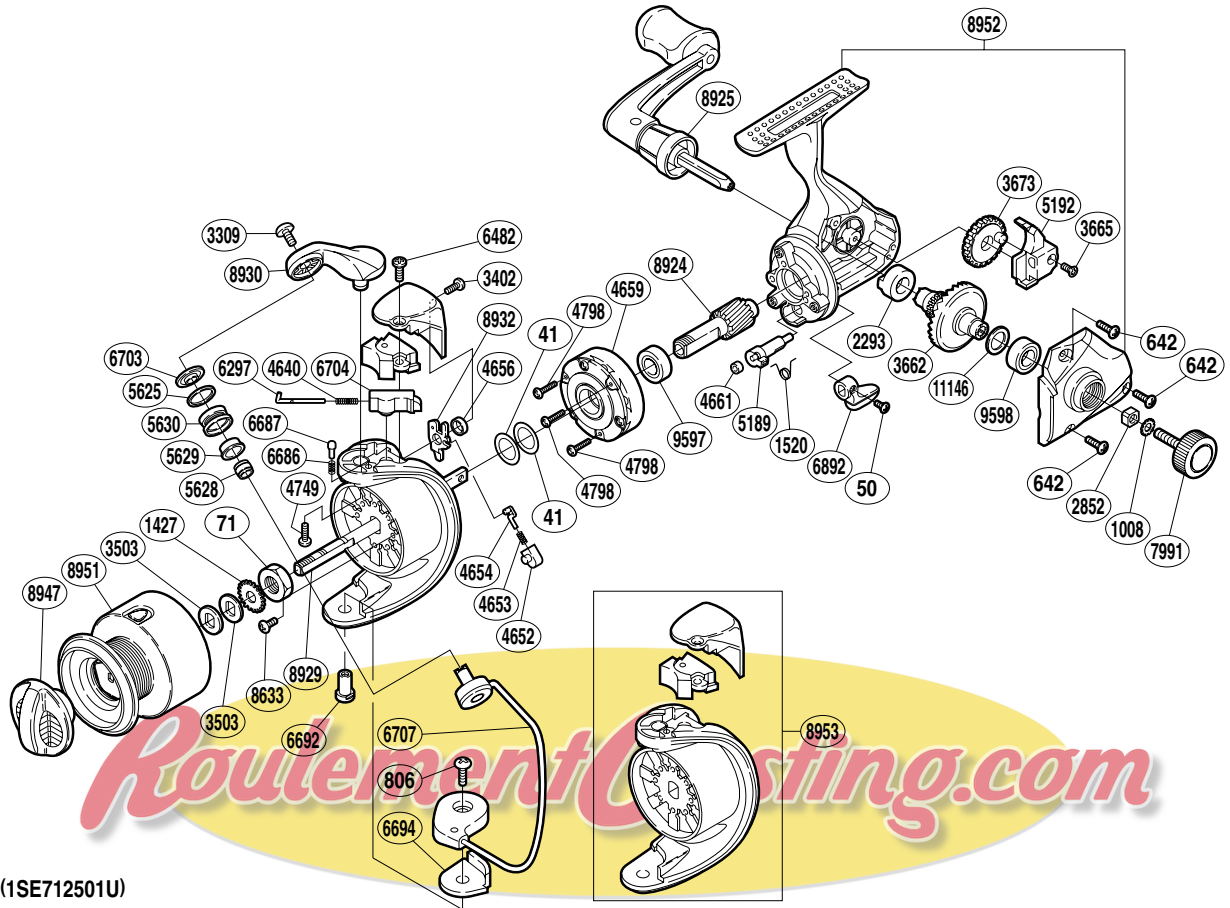

# SHIMANO

*Sonora* A-RB

SON-2500FA

(1SE712501U)

Part No.	Description	Part No.	Description	Part No.	Description
RD 0041	Adjusting Washer	RD 4654	Lever Spring Guide (A)	RD 6704	Bail Spring Guide (B)
RD 0050	Anti-Reverse Lever Screw	RD 4656	Trip Lever Spacer	RD 6707	Bail Assembly
RD 0071	Rotor Nut	RD 4659	Roller Clutch Assembly	RD 6892	Anti-Reverse Lever
RD 0642	Side Cover Screw	RD 4661	Anti-Reverse Cam Ring	RD 7991	Handle Screw Cap
RD 0806	Bail Hold Support Screw	RD 4749	Bail Arm Screw	RD 8633	Nut Lock Screw
RD 1008	Handle Lock Washer	RD 4798	Roller Clutch Screw	RD 8924	Pinion Gear
RD 1427	Spool Support	RD 5189	Anti-Reverse Cam	RD 8925	Handle Assembly
RD 1520	Anti-Reverse Cam Spring	RD 5192	Oscillating Slider	RD 8929	Main Shaft
RD 2293	Drive Gear Bushing	RD 5625	Line Roller Spacer	RD 8930	Bail Arm
RD 2852	Handle Screw Lock	RD 5628	Line Roller Collar	RD 8932	Bail Trip Lever
RD 3309	Line Roller Screw	RD 5629	Line Roller Bushing	RD 8947	Drag Knob
RD 3402	Bail Spring Cover Screw (B)	RD 5630	Line Roller	RD 8951	Spool Assembly
RD 3503	Spool Washer	RD 6297	Bail Spring Guide (A)	RD 8952	Body Assembly
RD 3662	Drive Gear	RD 6482	Bail Spring Cover Screw (A)	RD 8953	Rotor Assembly
RD 3665	Slider Retainer Screw	RD 6686	Click Spring	RD 9597	Ball Bearing
RD 3673	Oscillating Gear	RD 6687	Bail Arm Click	RD 9598	Ball Bearing
RD 4640	Bail Spring	RD 6692	Bail Hold Support Shaft	RD11146	Washer
RD 4652	Lever Spring Guide (B)	RD 6694	Bail Hold Support Spacer		
RD 4653	Lever Spring	RD 6703	Line Roller Washer		

(181018)