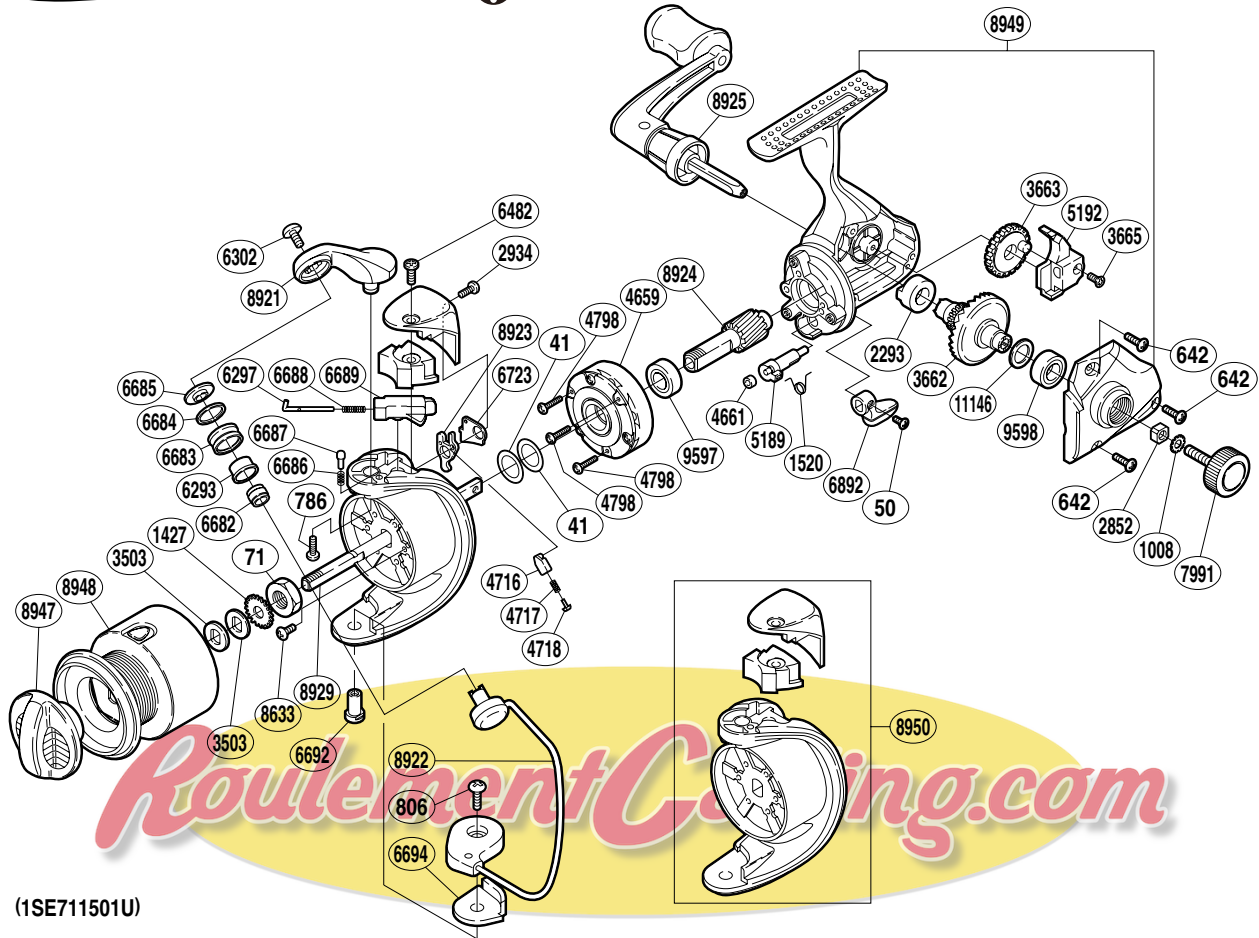

SHIMANO

Sonora  A-RB

SON-1500FA

(1SE711501U)

Part No.	Description	Part No.	Description	Part No.	Description
RD 0041	Adjusting Washer	RD 4717	Lever Spring	RD 6723	Bail Trip Lever Washer
RD 0050	Anti-Reverse Lever Screw	RD 4718	Lever Spring Guide (A)	RD 6892	Anti-Reverse Lever
RD 0071	Rotor Nut	RD 4798	Roller Clutch Screw	RD 7991	Handle Screw Cap
RD 0642	Side Cover Screw	RD 5189	Anti-Reverse Cam	RD 8633	Nut Lock Screw
RD 0786	Bail Arm Screw	RD 5192	Oscillating Slider	RD 8921	Bail Arm
RD 0806	Bail Hold Support Screw	RD 6293	Line Roller Bushing	RD 8922	Bail Assembly
RD 1008	Handle Lock Washer	RD 6297	Bail Spring Guide (A)	RD 8923	Bail Trip Lever
RD 1427	Spool Support	RD 6302	Line Roller Screw	RD 8924	Pinion Gear
RD 1520	Anti-Reverse Cam Spring	RD 6482	Bail Spring Cover Screw (A)	RD 8925	Handle Assembly
RD 2293	Drive Gear Bushing	RD 6682	Line Roller Collar	RD 8929	Main Shaft
RD 2852	Handle Screw Lock	RD 6683	Line Roller	RD 8947	Drag Knob
RD 2934	Bail Spring Cover Screw (B)	RD 6684	Line Roller Spacer	RD 8948	Spool Assembly
RD 3503	Spool Washer	RD 6685	Line Roller Washer	RD 8949	Body Assembly
RD 3662	Drive Gear	RD 6686	Click Spring	RD 8950	Rotor Assembly
RD 3663	Oscillating Gear	RD 6687	Bail Arm Click	RD 9597	Ball Bearing
RD 3665	Slider Retainer Screw	RD 6688	Bail Spring	RD 9598	Ball Bearing
RD 4659	Roller Clutch Assembly	RD 6689	Bail Spring Guide (B)	RD11146	Washer
RD 4661	Anti-Reverse Cam Ring	RD 6692	Bail Hold Support Shaft		
RD 4716	Lever Spring Guide (B)	RD 6694	Bail Hold Support Spacer		