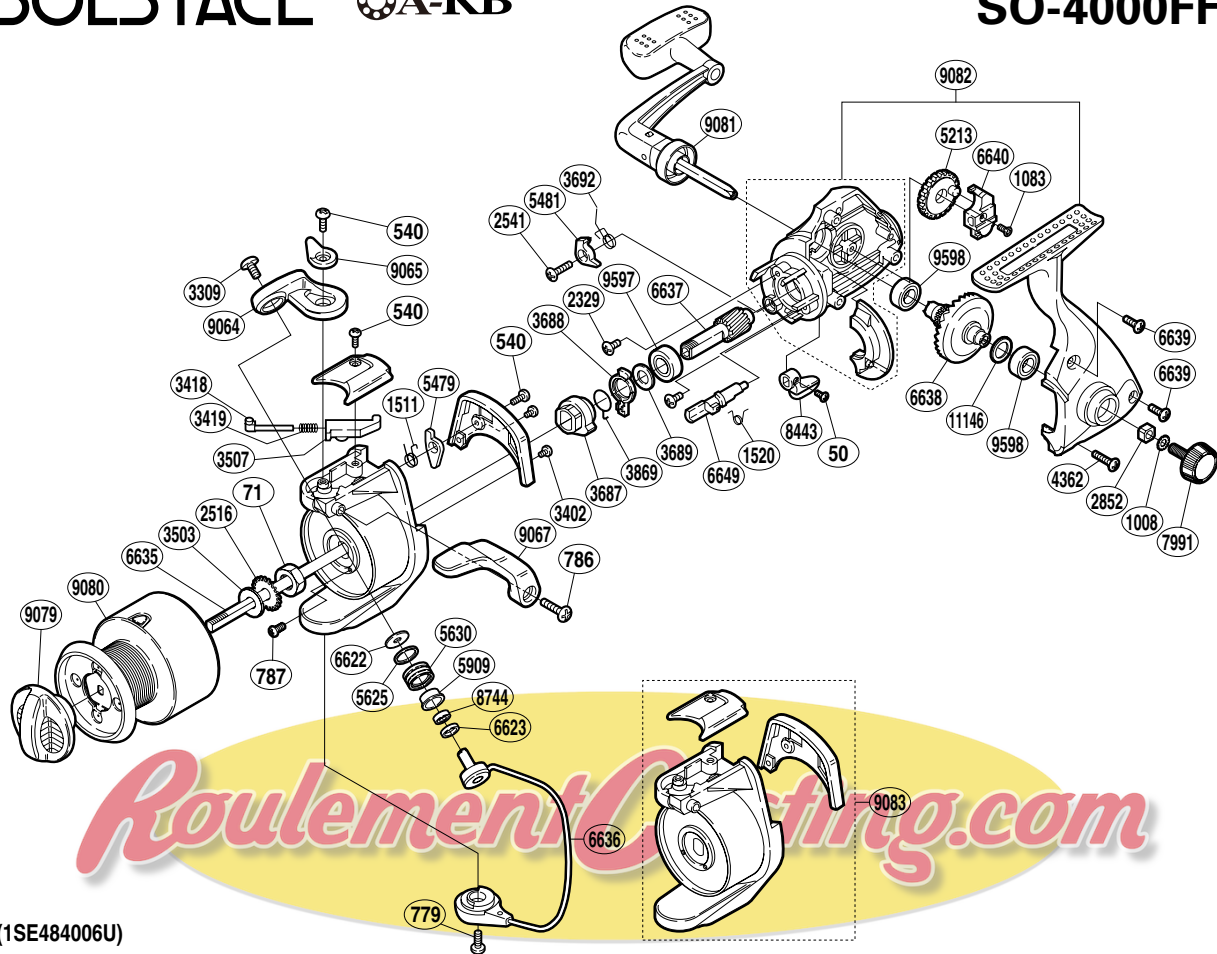

SHIMANO

SOLSTACE  A-RB

SO-4000FH

(1SE484006U)

Part No.	Description	Part No.	Description	Part No.	Description
RD 0050	Anti-Reverse Lever Screw	RD 3507	Bail Spring Guide (B)	RD 6639	Side Cover Screw (short)
RD 0071	Rotor Nut	RD 3687	Anti-Reverse Ratchet	RD 6640	Oscillating Slider
RD 0540	Multi-Purpose Screw	RD 3688	Anti-Reverse Lock Out	RD 6649	Anti-Reverse Cam
RD 0779	Bail Hold Support Screw	RD 3689	Bushing Washer	RD 7991	Handle Screw Cap
RD 0786	Trigger Screw	RD 3692	Anti-Reverse Pawl Spring	RD 8443	Anti-Reverse Lever
RD 0787	Nut Lock Screw	RD 3869	Anti-Reverse Lock Out Spring	RD 8744	Ball Bearing
RD 1008	Handle Lock Washer	RD 4362	Side Cover Screw (long)	RD 9064	Bail Arm
RD 1083	Slider Retainer Screw	RD 5213	Oscillating Gear	RD 9065	Trigger Cam
RD 1511	Lever Spring	RD 5479	Bail Trip Lever	RD 9067	Quick-Fire II Trigger
RD 1520	Anti-Reverse Cam Spring	RD 5481	Anti-Reverse Pawl	RD 9079	Drag Knob
RD 2329	Bearing Retainer Screw	RD 5625	Line Roller Spacer	RD 9080	Spool Assembly
RD 2516	Spool Support	RD 5630	Line Roller	RD 9081	Handle Assembly
RD 2541	Anti-Reverse Pawl Screw	RD 5909	Line Roller Bushing	RD 9082	Body Assembly
RD 2852	Handle Screw Lock	RD 6622	Line Roller Washer	RD 9083	Rotor Assembly
RD 3309	Line Roller Screw	RD 6623	Bearing Spacer	RD 9597	Ball Bearing
RD 3402	Cover Screw	RD 6635	Main Shaft	RD 9598	Ball Bearing
RD 3418	Bail Spring Guide (A)	RD 6636	Bail Assembly	RD11146	Washer
RD 3419	Bail Spring	RD 6637	Pinion Gear		
RD 3503	Spool Washer	RD 6638	Drive Gear		