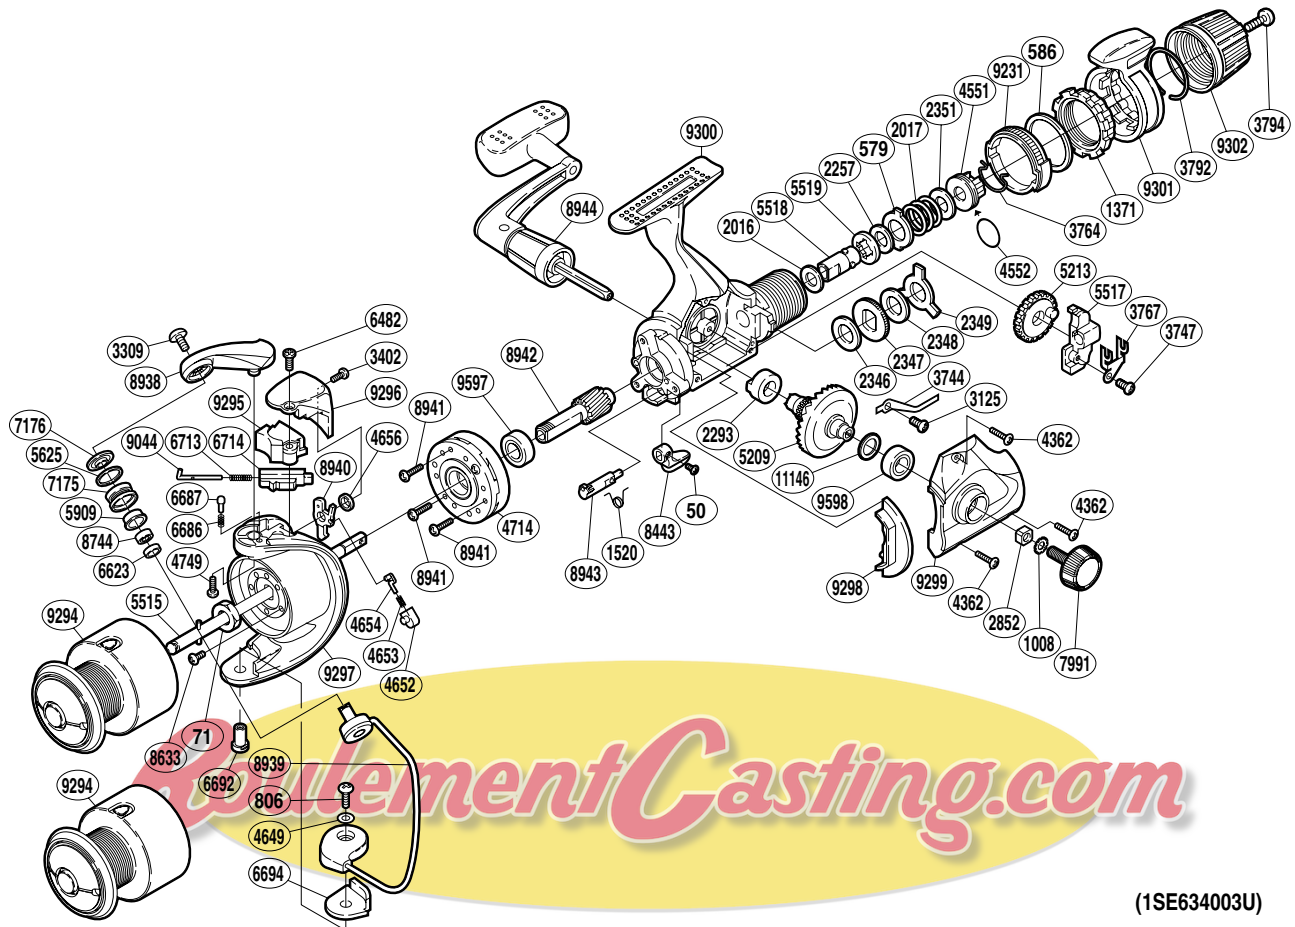

SHIMANO

SEDONA A-RB

SE-4000RB

(1SE634003U)

Part No.	Description	Part No.	Description	Part No.	Description
RD 0050	Screw	RD 4362	Screw	RD 7176	Line Roller Washer
RD 0071	Rotor Nut	RD 4551	Pressure Screw	RD 7991	Handle Screw Cap
RD 0579	Eared Washer B	RD 4552	O Ring	RD 8443	Anti-Reverse Lever
RD 0586	Fightin' Pressure Screw Washer	RD 4649	Spacer	RD 8633	Screw
RD 0806	Screw	RD 4652	Lever Spring Guide (B)	RD 8744	Ball Bearing
RD 1008	Handle Lock Washer	RD 4653	Lever Spring	RD 8938	Bail Arm
RD 1371	Fightin' Pressure Screw	RD 4654	Lever Spring Guide (A)	RD 8939	Bail Assembly
RD 1520	Anti-Reverse Cam Spring	RD 4656	Trip Lever Spacer	RD 8940	Bail Trip Lever
RD 2016	Drag Washer C (cloth)	RD 4714	Roller Clutch Assembly	RD 8941	Screw
RD 2017	Drag Coil Spring	RD 4749	Screw	RD 8942	Pinion Gear
RD 2257	Drag Washer H (blue)	RD 5209	Drive Gear	RD 8943	Anti-Reverse Cam
RD 2293	Drive Gear Bushing	RD 5213	Oscillating Gear	RD 8944	Handle Assembly
RD 2346	Drag Washer C (cloth)	RD 5515	Main Shaft	RD 9044	Bail Spring Guide (A)
RD 2347	Click Gear	RD 5517	Oscillating Slider	RD 9231	Lever Click Gear
RD 2348	Drag Washer C (blue)	RD 5518	Drag Shaft (A)	RD 9294	Spool Assembly
RD 2349	Eared Washer BF	RD 5519	Drag Shaft (B)	RD 9295	Bail Spring Cover
RD 2351	Drag Spring Washer	RD 5625	Line Roller Spacer	RD 9296	Bail Spring Cover Guard
RD 2852	Handle Screw Lock	RD 5909	Line Roller Bushing	RD 9297	Rotor
RD 3125	Screw	RD 6482	Screw	RD 9298	Side Cover Flange
RD 3309	Screw	RD 6623	Bearing Spacer	RD 9299	Side Cover
RD 3402	Screw	RD 6686	Click Spring	RD 9300	Body
RD 3744	Drag Click	RD 6687	Click Pin	RD 9301	Fightin' Drag Lever
RD 3747	Screw	RD 6692	Bail Hold Support Shaft	RD 9302	Drag Programmer
RD 3764	Hold Click Spring	RD 6694	Bail Hold Support Spacer	RD 9597	Ball Bearing
RD 3767	Oscillating Slider Retainer	RD 6713	Bail Spring	RD 9598	Ball Bearing
RD 3792	Lever Hold Spring	RD 6714	Bail Spring Guide (B)	RD11146	Washer
RD 3794	Screw	RD 7175	Line Roller		

(181103)