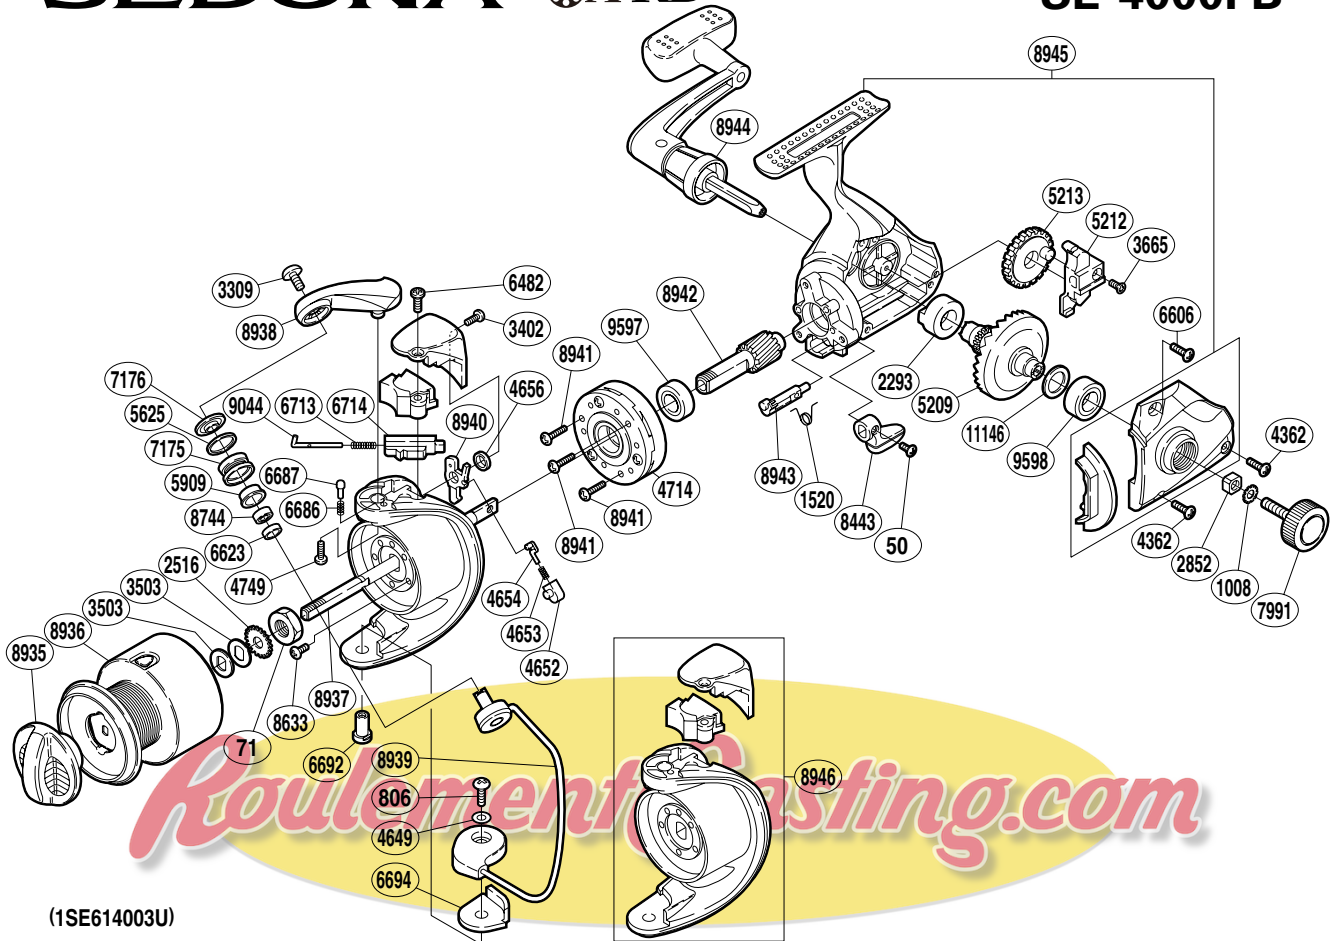

SHIMANO

SEDONA A-RB

SE-4000FB

(1SE614003U)

Part No.	Description	Part No.	Description	Part No.	Description
RD 0050	Anti-Reverse Lever Screw	RD 4749	Bail Arm Screw	RD 8633	Nut Lock Screw
RD 0071	Rotor Nut	RD 5209	Drive Gear	RD 8744	Ball Bearing
RD 0806	Bail Hold Support Screw	RD 5212	Oscillating Slider	RD 8935	Drag Knob
RD 1008	Handle Lock Washer	RD 5213	Oscillating Gear	RD 8936	Spool Assembly
RD 1520	Anti-Reverse Cam Spring	RD 5625	Line Roller Spacer	RD 8937	Main Shaft
RD 2293	Drive Gear Bushing	RD 5909	Line Roller Bushing	RD 8938	Bail Arm
RD 2516	Spool Support	RD 6482	Bail Spring Cover Screw (A)	RD 8939	Bail Assembly
RD 2852	Handle Screw Lock	RD 6606	Side Cover Screw (B)	RD 8940	Bail Trip Lever
RD 3309	Line Roller Screw	RD 6623	Bearing Spacer	RD 8941	Roller Clutch Screw
RD 3402	Bail Spring Cover Screw (B)	RD 6686	Click Spring	RD 8942	Pinion Gear
RD 3503	Spool Washer	RD 6687	Bail Arm Click	RD 8943	Anti-Reverse Cam
RD 3665	Slider Retainer Screw	RD 6692	Bail Hold Support Shaft	RD 8944	Handle Assembly
RD 4362	Side Cover Screw (A)	RD 6694	Bail Hold Support Spacer	RD 8945	Body Assembly
RD 4649	Spacer	RD 6713	Bail Spring	RD 8946	Rotor Assembly
RD 4652	Lever Spring Guide (B)	RD 6714	Bail Spring Guide (B)	RD 9044	Bail Spring Guide (A)
RD 4653	Lever Spring	RD 7175	Line Roller	RD 9597	Ball Bearing
RD 4654	Lever Spring Guide (A)	RD 7176	Line Roller Washer	RD 9598	Ball Bearing
RD 4656	Trip Lever Spacer	RD 7991	Handle Screw Cap	RD11146	Washer
RD 4714	Roller Clutch Assembly	RD 8443	Anti-Reverse Lever		