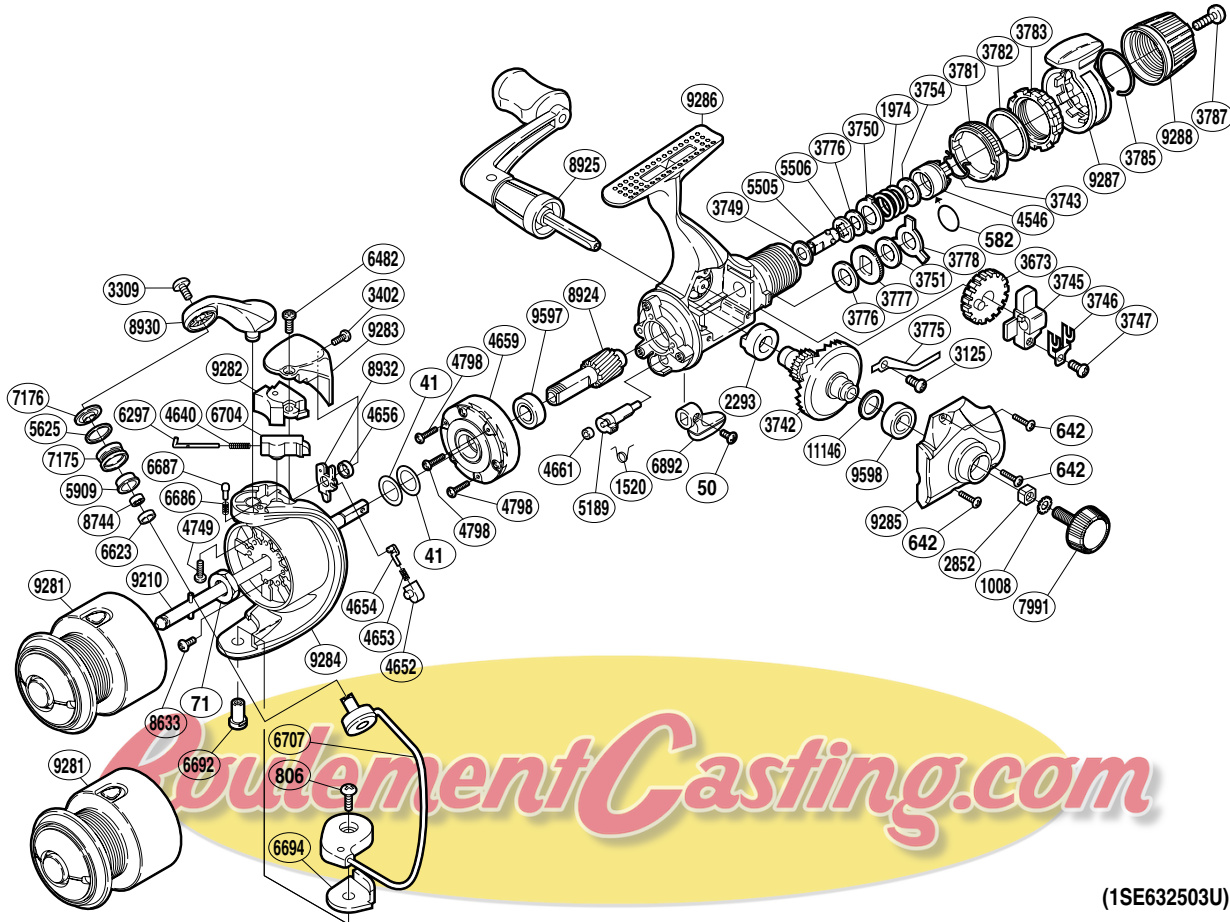

# SHIMANO

## SEDONA A-RB

## SE-2500RB

(1SE632503U)

Part No.	Description	Part No.	Description	Part No.	Description
RD 0041	Washer	RD 3778	Eared Washer Bf	RD 6694	Bail Hold Support Spacer
RD 0050	Screw	RD 3781	Lever Click Gear	RD 6704	Bail Spring Guide (B)
RD 0071	Rotor Nut	RD 3782	Fightin' Pressure Screw Washer	RD 6707	Bail Assembly
RD 0582	O Ring	RD 3783	Fightin' Pressure Screw	RD 6892	Anti-Reverse Lever
RD 0642	Screw	RD 3785	Lever Hold Spring	RD 7175	Line Roller
RD 0806	Screw	RD 3787	Screw	RD 7176	Line Roller Washer
RD 1008	Handle Lock Washer	RD 4546	Pressure Screw	RD 7991	Handle Screw Cap
RD 1520	Anti-Reverse Cam Spring	RD 4640	Bail Spring	RD 8633	Screw
RD 1974	Drag Coil Spring	RD 4652	Lever Spring Guide (B)	RD 8744	Ball Bearing
RD 2293	Drive Gear Bushing	RD 4653	Lever Spring	RD 8924	Pinion Gear
RD 2852	Handle Screw Lock	RD 4654	Lever Spring Guide (A)	RD 8925	Handle Assembly
RD 3125	Screw	RD 4656	Trip Lever Spacer	RD 8930	Bail Arm
RD 3309	Screw	RD 4659	Roller Clutch Assembly	RD 8932	Bail Trip Lever
RD 3402	Screw	RD 4661	Anti-Reverse Cam Ring	RD 9210	Main Shaft
RD 3673	Oscillating Gear	RD 4749	Bail Arm Screw	RD 9281	Spool Assembly
RD 3742	Drive Gear	RD 4798	Screw	RD 9282	Bail Spring Cover
RD 3743	Hold Click Spring	RD 5189	Anti-Reverse Cam	RD 9283	Bail Spring Cover Guard
RD 3745	Oscillating Slider	RD 5505	Drag Shaft (A)	RD 9284	Rotor
RD 3746	Oscillating Slider Retainer	RD 5506	Drag Shaft (B)	RD 9285	Side Cover
RD 3747	Screw	RD 5625	Line Roller Spacer	RD 9286	Body
RD 3749	Drag Washer C (cloth)	RD 5909	Line Roller Bushing	RD 9287	Fightin' Drag Lever
RD 3750	Eared Washer B	RD 6297	Bail Spring Guide (A)	RD 9288	Drag Programmer
RD 3751	Drag Washer C (blue)	RD 6482	Screw	RD 9597	Ball Bearing
RD 3754	Drag Spring Washer	RD 6623	Bearing Spacer	RD 9598	Ball Bearing
RD 3775	Drag Click	RD 6686	Click Spring	RD11146	Washer
RD 3776	Drag Washer C (cloth)	RD 6687	Click Pin		
RD 3777	Click Gear	RD 6692	Bail Hold Support Shaft		