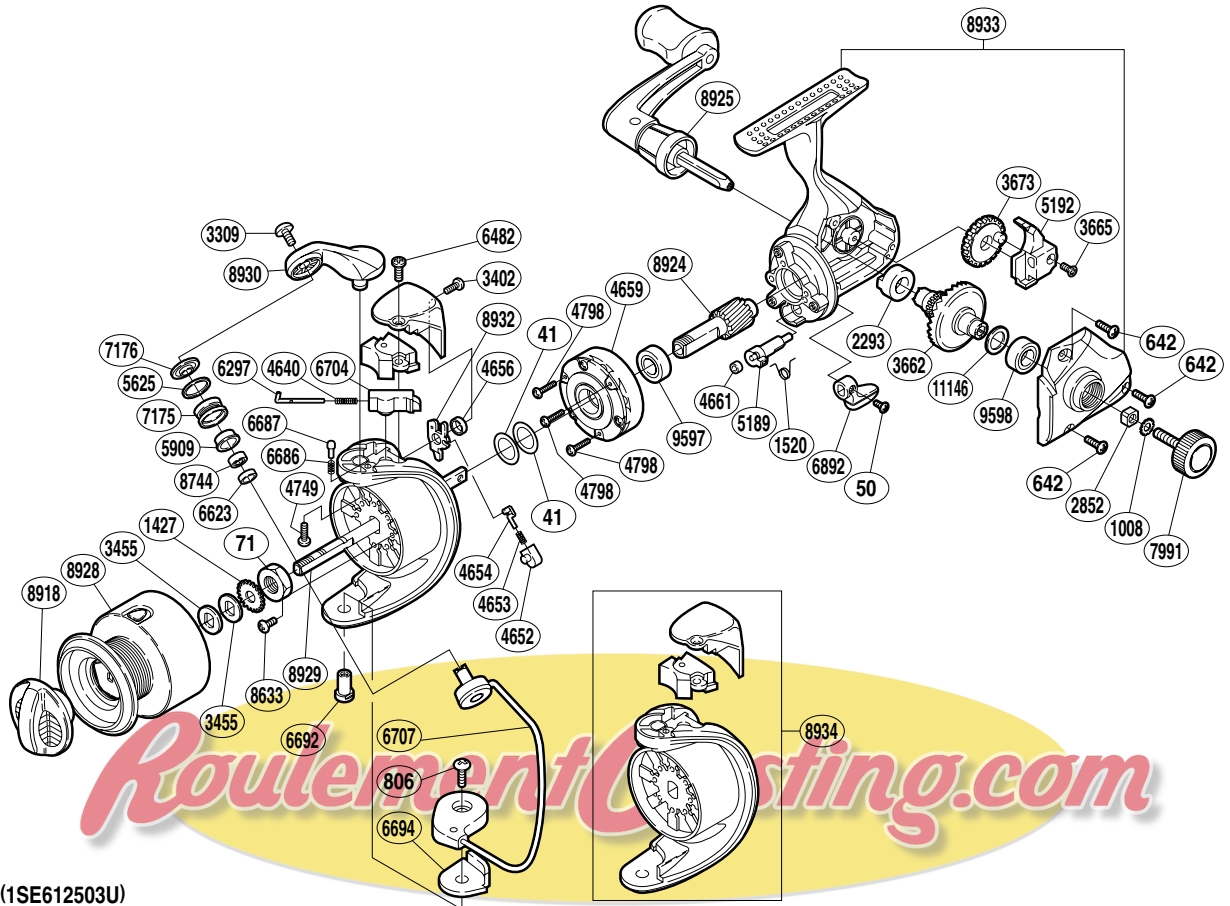

SHIMANO

SEDONA

SE-2500FB

(1SE612503U)

Part No.	Description	Part No.	Description	Part No.	Description
RD 0041	Adjusting Washer	RD 4654	Lever Spring Guide (A)	RD 6707	Bail Assembly
RD 0050	Anti-Reverse Lever Screw	RD 4656	Trip Lever Spacer	RD 7175	Line Roller
RD 0071	Rotor Nut	RD 4659	Roller Clutch Assembly	RD 7176	Line Roller Washer
RD 0642	Side Cover Screw	RD 4661	Anti-Reverse Cam Ring	RD 7991	Handle Screw Cap
RD 0806	Bail Hold Support Screw	RD 4749	Bail Arm Screw	RD 8633	Nut Lock Screw
RD 1008	Handle Lock Washer	RD 4798	Roller Clutch Screw	RD 8744	Ball Bearing
RD 1427	Spool Support	RD 5189	Anti-Reverse Cam	RD 8918	Drag Knob
RD 1520	Anti-Reverse Cam Spring	RD 5192	Oscillating Slider	RD 8924	Pinion Gear
RD 2293	Drive Gear Bushing	RD 5625	Line Roller Spacer	RD 8925	Handle Assembly
RD 2852	Handle Screw Lock	RD 5909	Line Roller Bushing	RD 8928	Spool Assembly
RD 3309	Line Roller Screw	RD 6297	Bail Spring Guide (A)	RD 8929	Main Shaft
RD 3402	Bail Spring Cover Screw (B)	RD 6482	Bail Spring Cover Screw (A)	RD 8930	Bail Arm
RD 3455	Spool Washer	RD 6623	Bearing Spacer	RD 8932	Bail Trip Lever
RD 3662	Drive Gear	RD 6686	Click Spring	RD 8933	Body Assembly
RD 3665	Slider Retainer Screw	RD 6687	Bail Arm Click	RD 8934	Rotor Assembly
RD 3673	Oscillating Gear	RD 6692	Bail Hold Support Shaft	RD 9597	Ball Bearing
RD 4640	Bail Spring	RD 6694	Bail Hold Support Spacer	RD 9598	Ball Bearing
RD 4652	Lever Spring Guide (B)	RD 6704	Bail Spring Guide (B)	RD11146	Washer
RD 4653	Lever Spring	RD 6892	Anti-Reverse Lever		