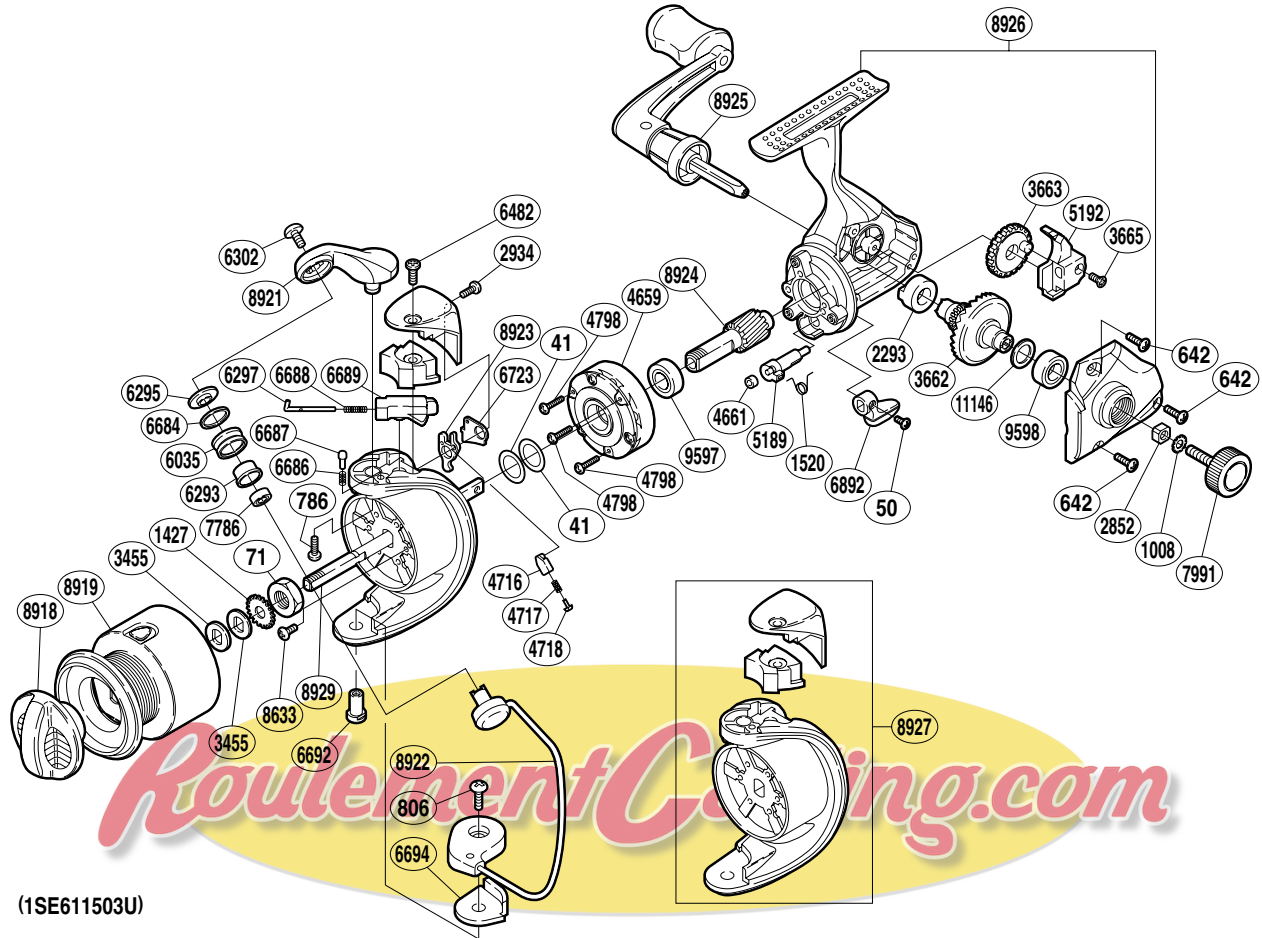

SHIMANO

SEDONA

SE-1500FB

(1SE611503U)

Part No.	Description	Part No.	Description	Part No.	Description
RD 0041	Adjusting Washer	RD 4717	Lever Spring	RD 6892	Anti-Reverse Lever
RD 0050	Anti-Reverse Lever Screw	RD 4718	Lever Spring Guide (A)	RD 7786	Ball Bearing
RD 0071	Rotor Nut	RD 4798	Roller Clutch Screw	RD 7991	Handle Screw Cap
RD 0642	Side Cover Screw	RD 5189	Anti-Reverse Cam	RD 8633	Nut Lock Screw
RD 0786	Bail Arm Screw	RD 5192	Oscillating Slider	RD 8918	Drag Knob
RD 0806	Bail Hold Support Screw	RD 6035	Line Roller	RD 8919	Spool Assembly
RD 1008	Handle Lock Washer	RD 6293	Line Roller Bushing	RD 8921	Bail Arm
RD 1427	Spool Support	RD 6295	Line Roller Washer	RD 8922	Bail Assembly
RD 1520	Anti-Reverse Cam Spring	RD 6297	Bail Spring Guide (A)	RD 8923	Bail Trip Lever
RD 2293	Drive Gear Bushing	RD 6302	Line Roller Screw	RD 8924	Pinion Gear
RD 2852	Handle Screw Lock	RD 6482	Bail Spring Cover Screw (A)	RD 8925	Handle Assembly
RD 2934	Bail Spring Cover Screw (B)	RD 6684	Line Roller Spacer	RD 8926	Body Assembly
RD 3455	Spool Washer	RD 6686	Click Spring	RD 8927	Rotor Assembly
RD 3662	Drive Gear	RD 6687	Bail Arm Click	RD 8929	Main Shaft
RD 3663	Oscillating Gear	RD 6688	Bail Spring	RD 9597	Ball Bearing
RD 3665	Slider Retainer Screw	RD 6689	Bail Spring Guide (B)	RD 9598	Ball Bearing
RD 4659	Roller Clutch Assembly	RD 6692	Bail Hold Support Shaft	RD11146	Washer
RD 4661	Anti-Reverse Cam Ring	RD 6694	Bail Hold Support Spacer		
RD 4716	Lever Spring Guide (B)	RD 6723	Bail Trip Lever Washer		