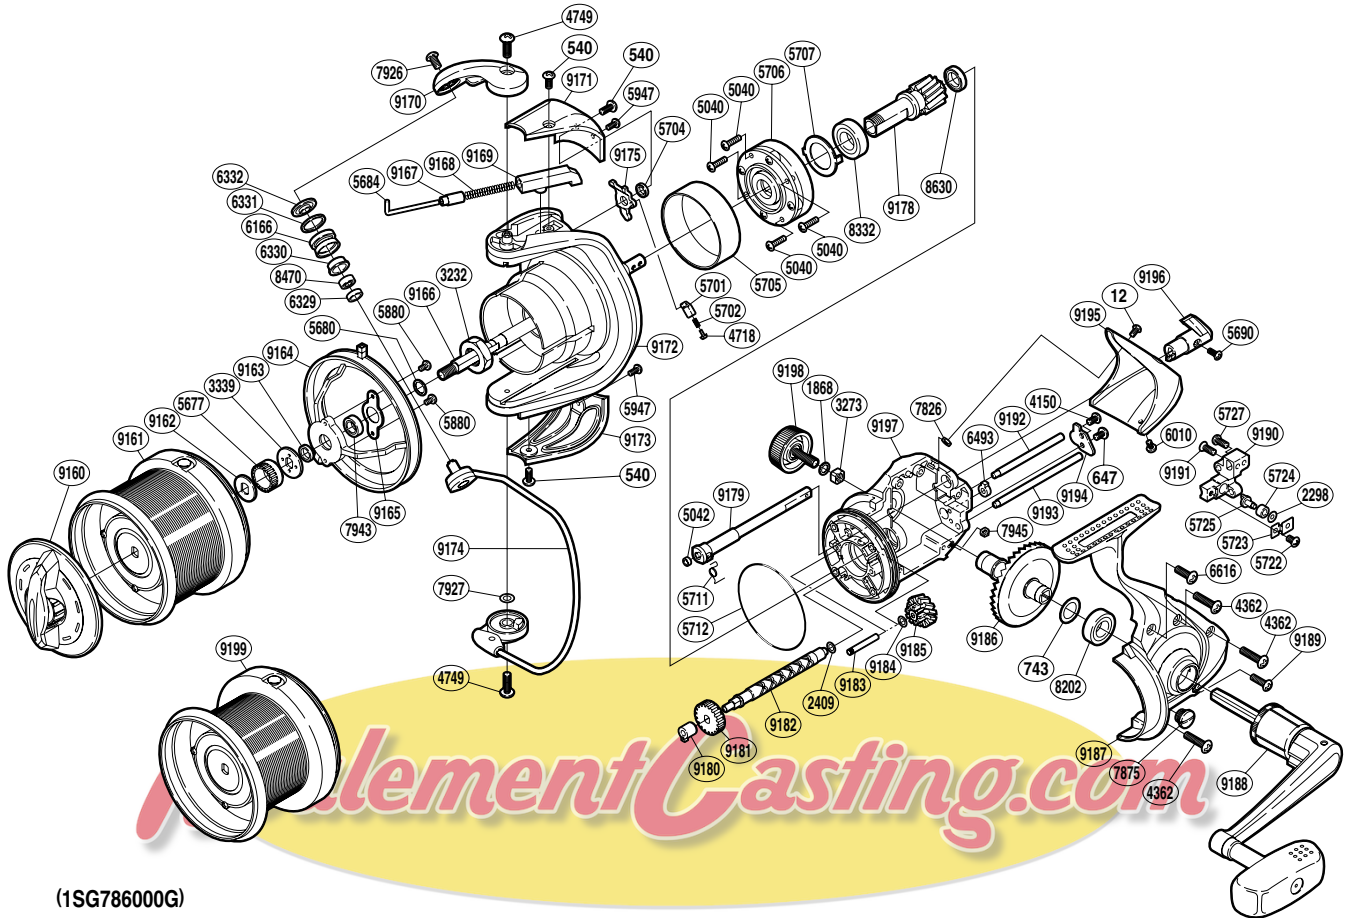

SHIMANO®

POWER AERO A-RB

PA-XT-6000

(1SG78600G)

Part No.	Description	Part No.	Description	Part No.	Description
RD 0012	Protector Screw (D)	RD 5725	Oscillating Pawl	RD 9169	Bail Spring Guide (B)
RD 0540	Protector Screw (A)	RD 5727	Slider Retainer Screw (B)	RD 9170	Bail Arm
RD 0647	Worm Shaft Retainer Screw (B)	RD 5880	Bearing Retainer Screw	RD 9171	Bail Spring Cover
RD 0743	Drive Gear Washer	RD 5947	Protector Screw (B)	RD 9172	Rotor
RD 1868	Handle Lock Washer	RD 6010	Protector Screw (C)	RD 9173	Bail Hold Support Guard
RD 2298	Spacer	RD 6166	Line Roller	RD 9174	Bail Assembly
RD 2409	Worm Shaft Spacer	RD 6329	Bearing Spacer	RD 9175	Bail Trip Lever
RD 3232	Rotor Nut	RD 6330	Line Roller Bushing	RD 9178	Pinion Gear
RD 3273	Handle Screw Lock	RD 6331	Line Roller Spacer	RD 9179	Anti-Reverse Cam
RD 3339	Spool Support (B)	RD 6332	Line Roller Washer	RD 9180	Worm Bushing (front)
RD 4150	Worm Shaft Retainer Screw (A)	RD 6493	Worm Bushing (rear)	RD 9181	Idle Gear
RD 4362	Side Cover Screw (A)	RD 6616	Side Cover Screw (B)	RD 9182	Worm Shaft
RD 4718	Lever Spring Guide (A)	RD 7826	Rear Protector Nut (A)	RD 9183	Idle Gear (B) Shaft
RD 4749	Multi-Purpose Screw	RD 7875	Oil Cap	RD 9184	Adjusting Washer
RD 5040	Roller Clutch Screw	RD 7926	Line Roller Screw	RD 9185	Idle Gear (B)
RD 5042	Anti-Reverse Cam Ring	RD 7927	Adjusting Washer	RD 9186	Drive Gear
RD 5677	Spool Support (A)	RD 7943	Ball Bearing	RD 9187	Side Cover
RD 5680	Line Safety Guard Spacer (B)	RD 7945	Rear Protector Nut (B)	RD 9188	Handle Assembly
RD 5684	Bail Spring Guide (A)	RD 8202	Ball Bearing	RD 9189	Side Cover Screw (C)
RD 5690	Anti-Reverse Lever Screw	RD 8332	Ball Bearing	RD 9190	Oscillating Slider
RD 5701	Lever Spring Guide (B)	RD 8470	Line Roller Bearing	RD 9191	Slider Retainer Screw (A)
RD 5702	Lever Spring	RD 8630	Ball Bearing	RD 9192	Oscillating Guide (B)
RD 5704	Trip Lever Spacer	RD 9160	Drag Knob	RD 9193	Oscillating Guide (A)
RD 5705	Roller Clutch Ring	RD 9161	Spool Assembly (TYPE 3)	RD 9194	Worm Shaft Retainer
RD 5706	Roller Clutch Assembly	RD 9162	Spool Washer	RD 9195	Rear Protector
RD 5707	Bearing Washer	RD 9163	Line Safety Guard Spacer (A)	RD 9196	Anti-Reverse Lever
RD 5711	Anti-Reverse Cam Spring	RD 9164	Line Safety Guard	RD 9197	Body
RD 5712	O Ring	RD 9165	Bearing Retainer	RD 9198	Handle Screw Cap
RD 5722	Oscillating Pawl Cover Screw	RD 9166	Main Shaft		
RD 5723	Oscillating Pawl Cover	RD 9167	Bail Spring Guide (A) Support		
RD 5724	Oscillating Slider Bushing	RD 9168	Bail Spring	RD 9199	Spool Assembly (TYPE 8)